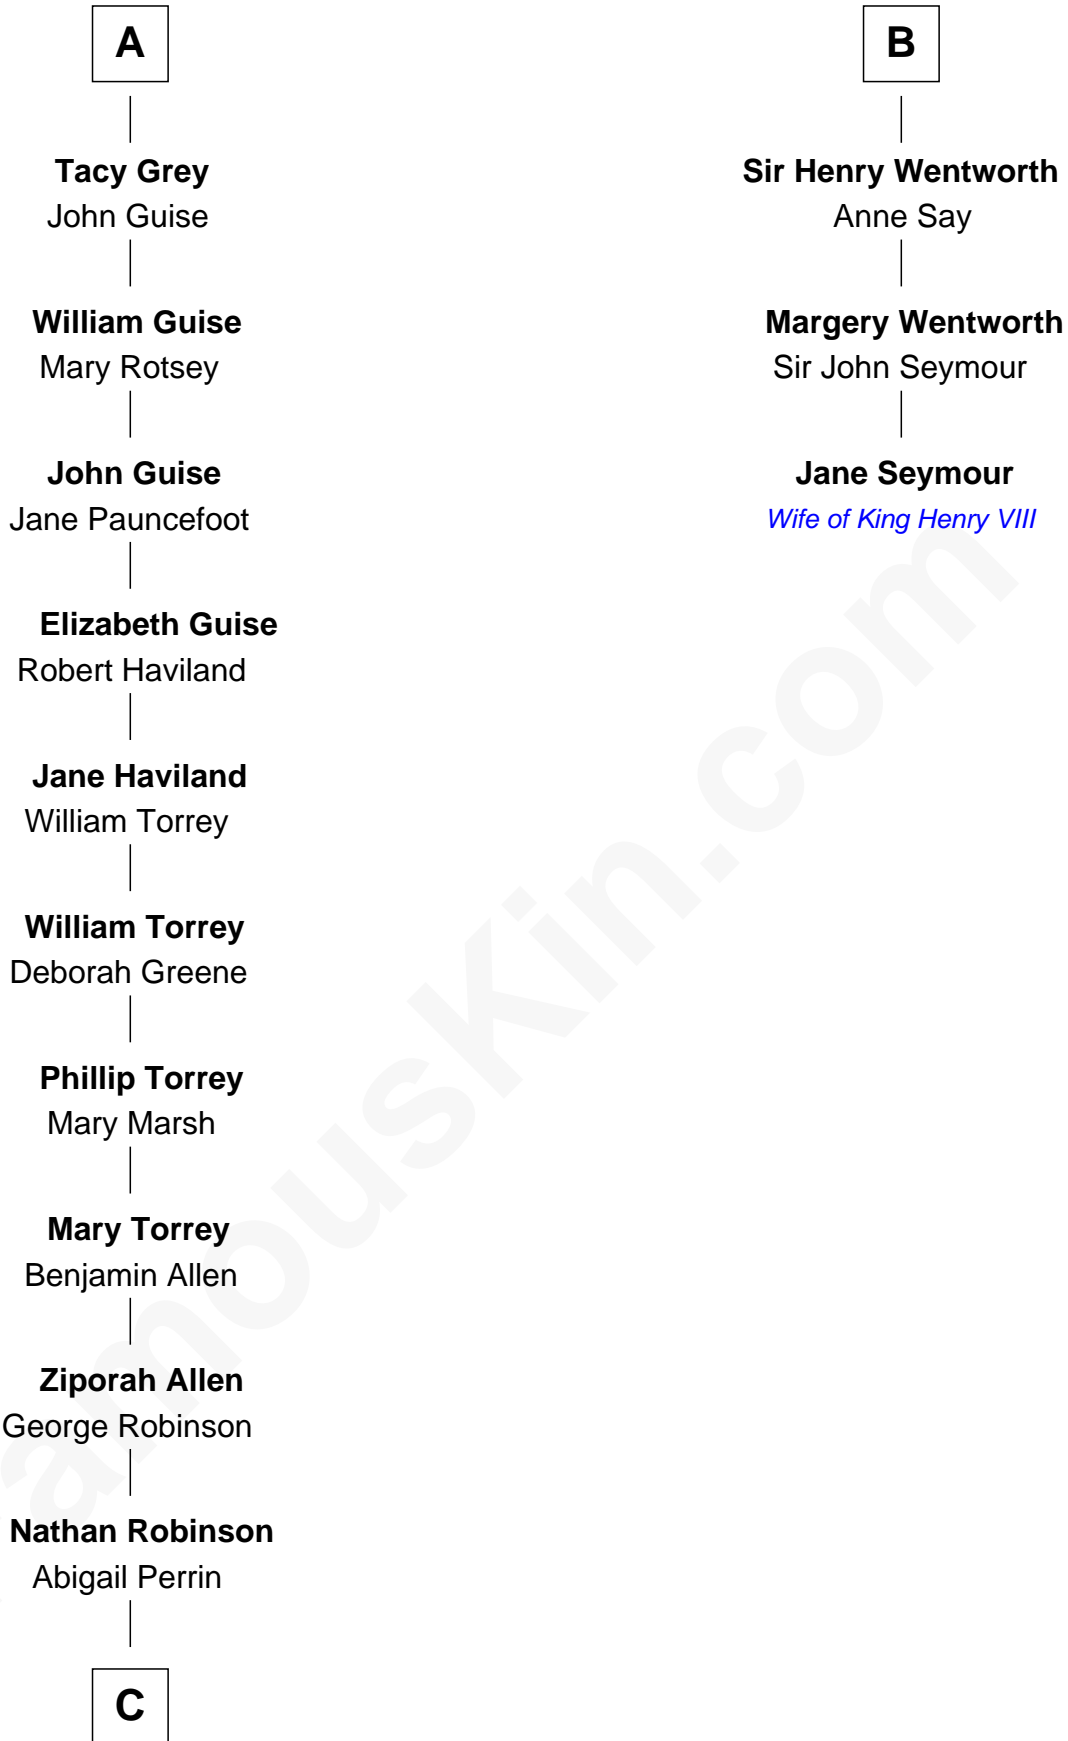

FamousKin.com Relationship Chart of

Raquel Welch
Movie Actress

9th cousin 12 times removed of

Jane Seymour
3rd Wife of King Henry VIII

C

Hannah Kent Robinson

Elbridge Gerry Hall

Justin Smith Hall

Sarah Mehitable Stanford

Emery Stanford Hall

Clara Louise Adams

Josephine Sarah Hall

Armando Carlos Tejada

Raquel Welch

aka Raquel Welch