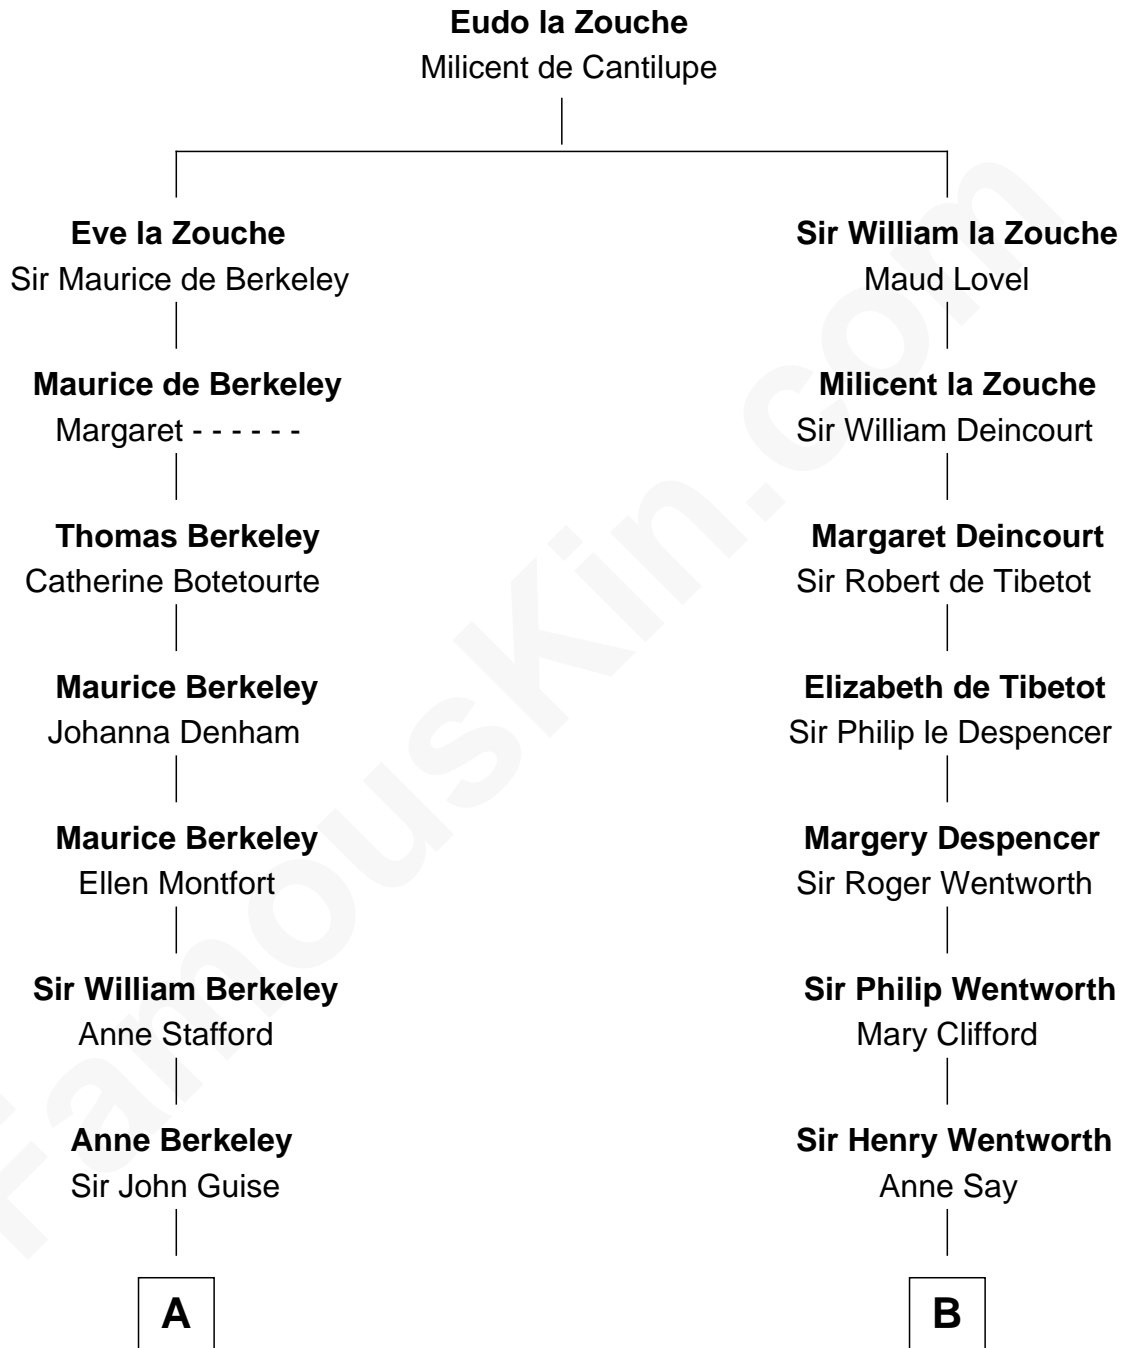

FamousKin.com Relationship Chart of

Raquel Welch
Movie Actress

8th cousin 13 times removed of

Jane Seymour
3rd Wife of King Henry VIII

C

Hannah Kent Robinson

Elbridge Gerry Hall

Justin Smith Hall

Sarah Mehitable Stanford

Emery Stanford Hall

Clara Louise Adams

Josephine Sarah Hall

Armando Carlos Tejada

Raquel Welch

aka Raquel Welch