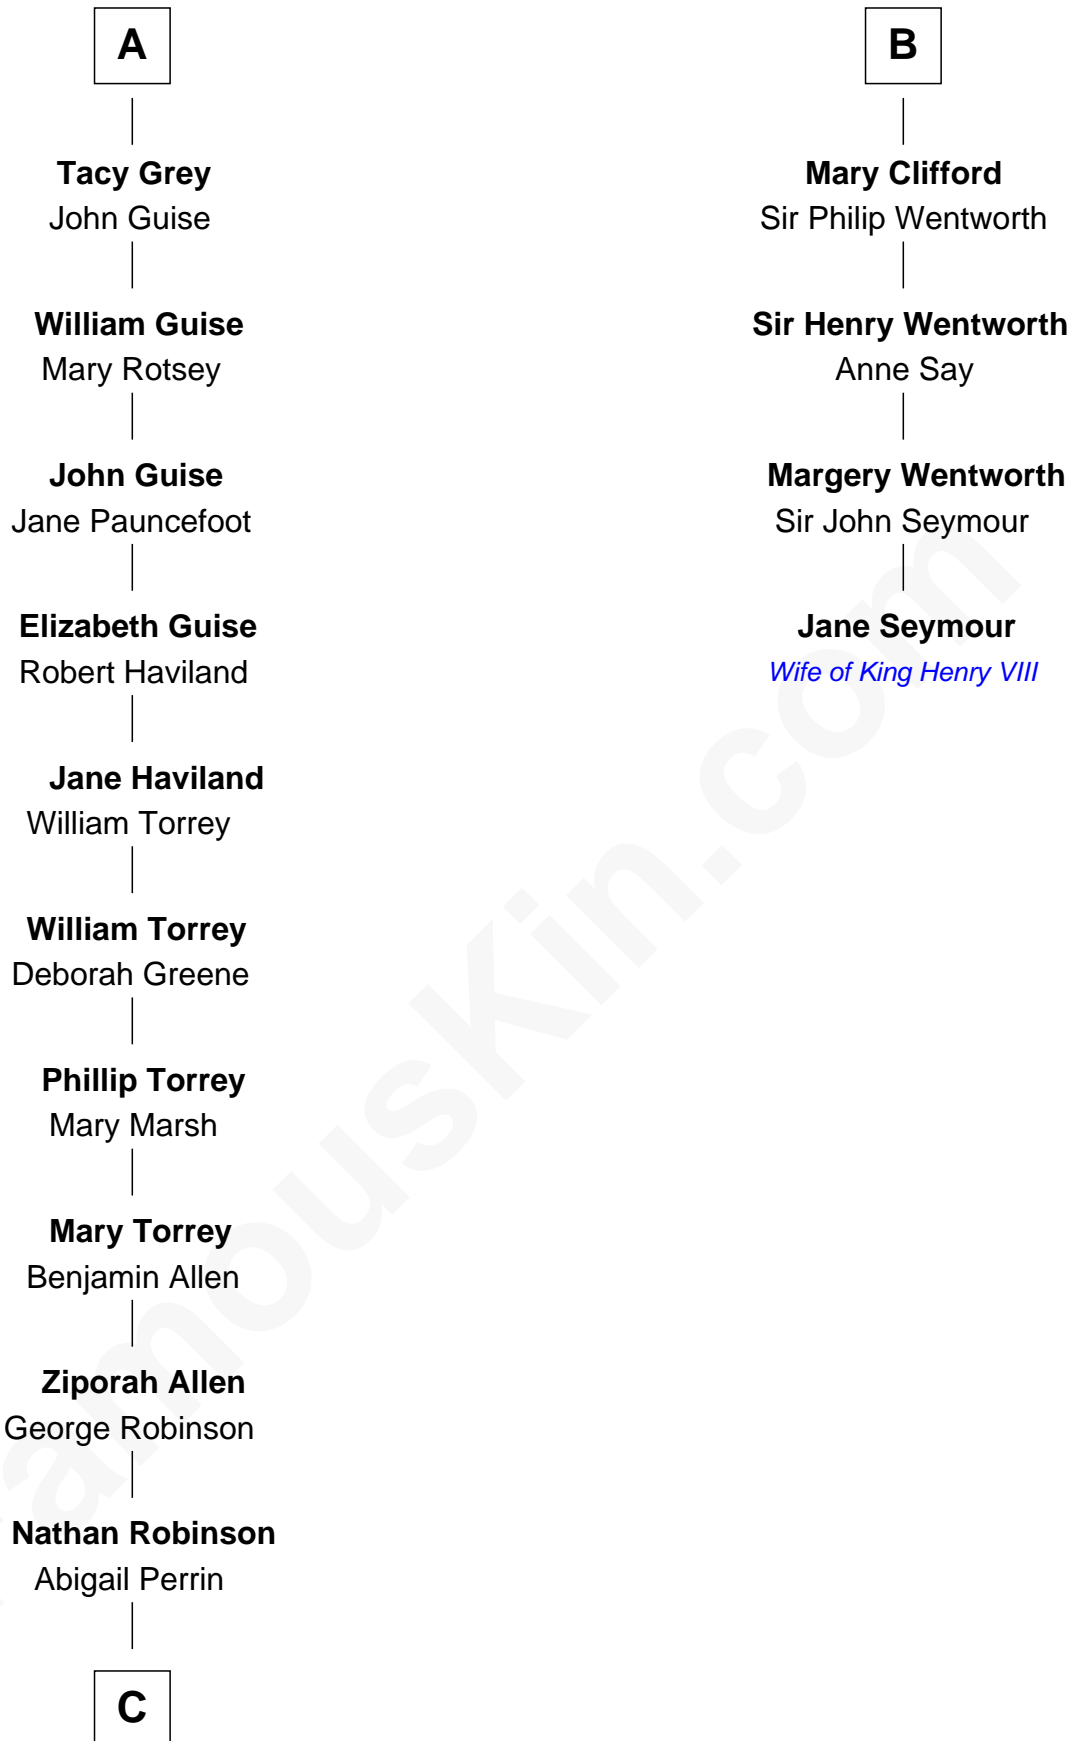

FamousKin.com Relationship Chart of

Raquel Welch
Movie Actress

10th cousin 11 times removed of

Jane Seymour
3rd Wife of King Henry VIII

C

Hannah Kent Robinson

Elbridge Gerry Hall

Justin Smith Hall

Sarah Mehitable Stanford

Emery Stanford Hall

Clara Louise Adams

Josephine Sarah Hall

Armando Carlos Tejada

Raquel Welch

aka Raquel Welch