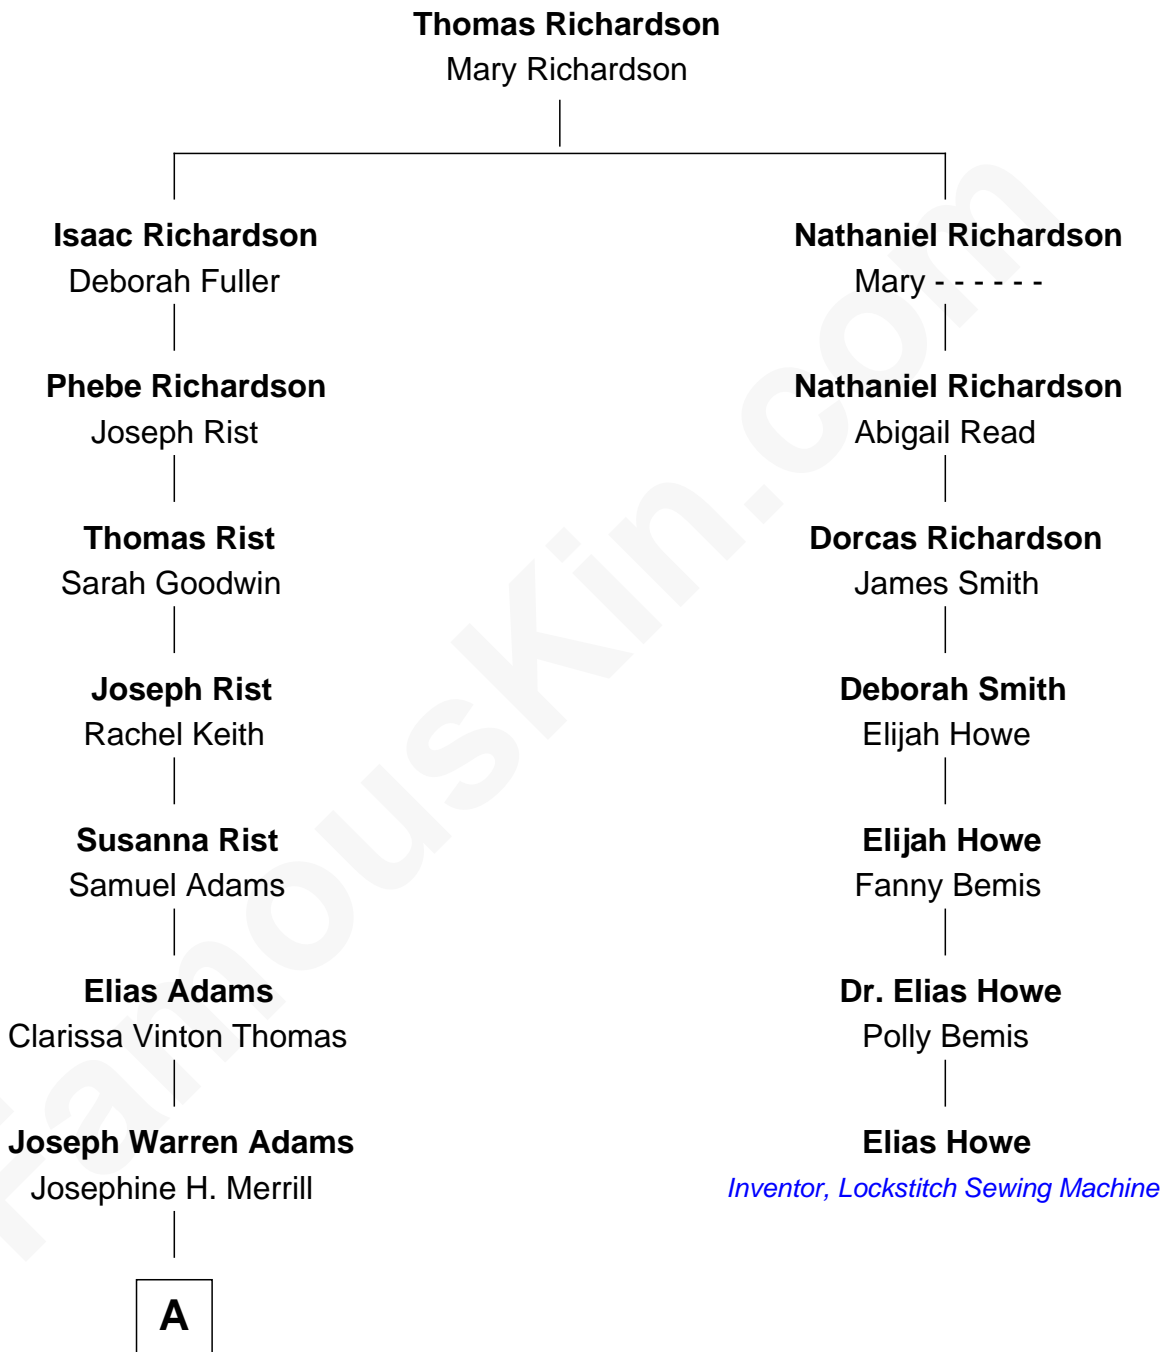

FamousKin.com Relationship Chart of

Raquel Welch

Movie Actress

6th cousin 3 times removed of

Elias Howe

Inventor, Lockstitch Sewing Machine

A

Clara Louise Adams

Emery Stanford Hall

Josephine Sarah Hall

Armando Carlos Tejada

Raquel Welch

aka Raquel Welch

FamousKin.com