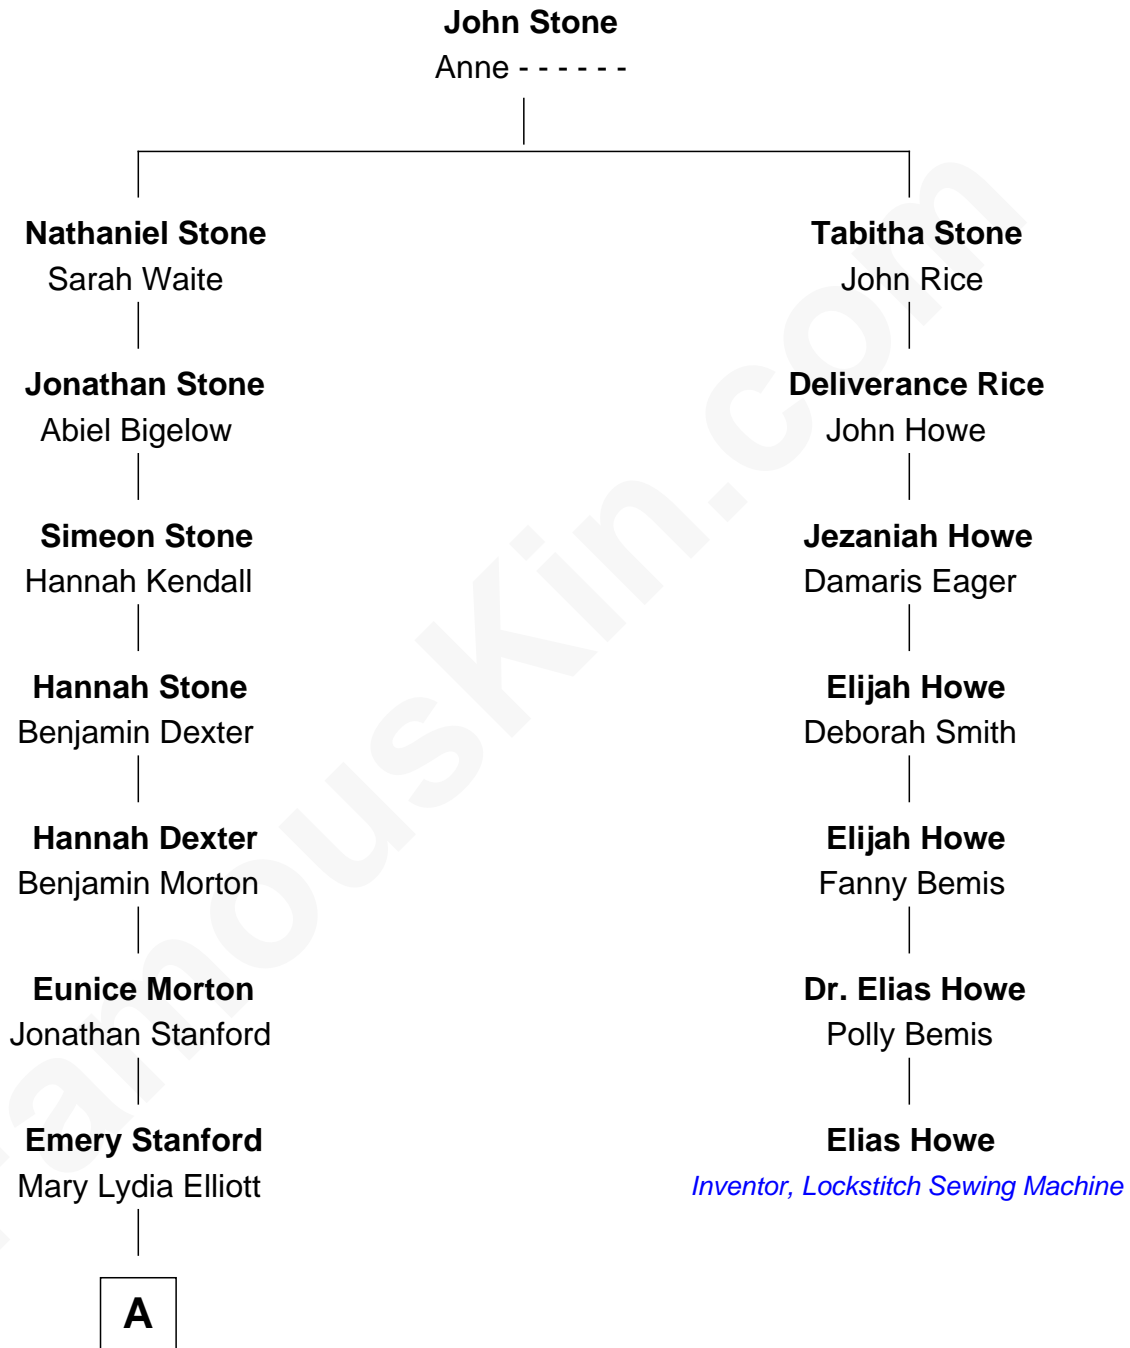

FamousKin.com Relationship Chart of

Raquel Welch

Movie Actress

6th cousin 4 times removed of

Elias Howe

Inventor, Lockstitch Sewing Machine

A

—
Sarah Mehitable Stanford

Justin Smith Hall

—
Emery Stanford Hall

Clara Louise Adams

—
Josephine Sarah Hall

Armando Carlos Tejada

—
Raquel Welch

aka Raquel Welch