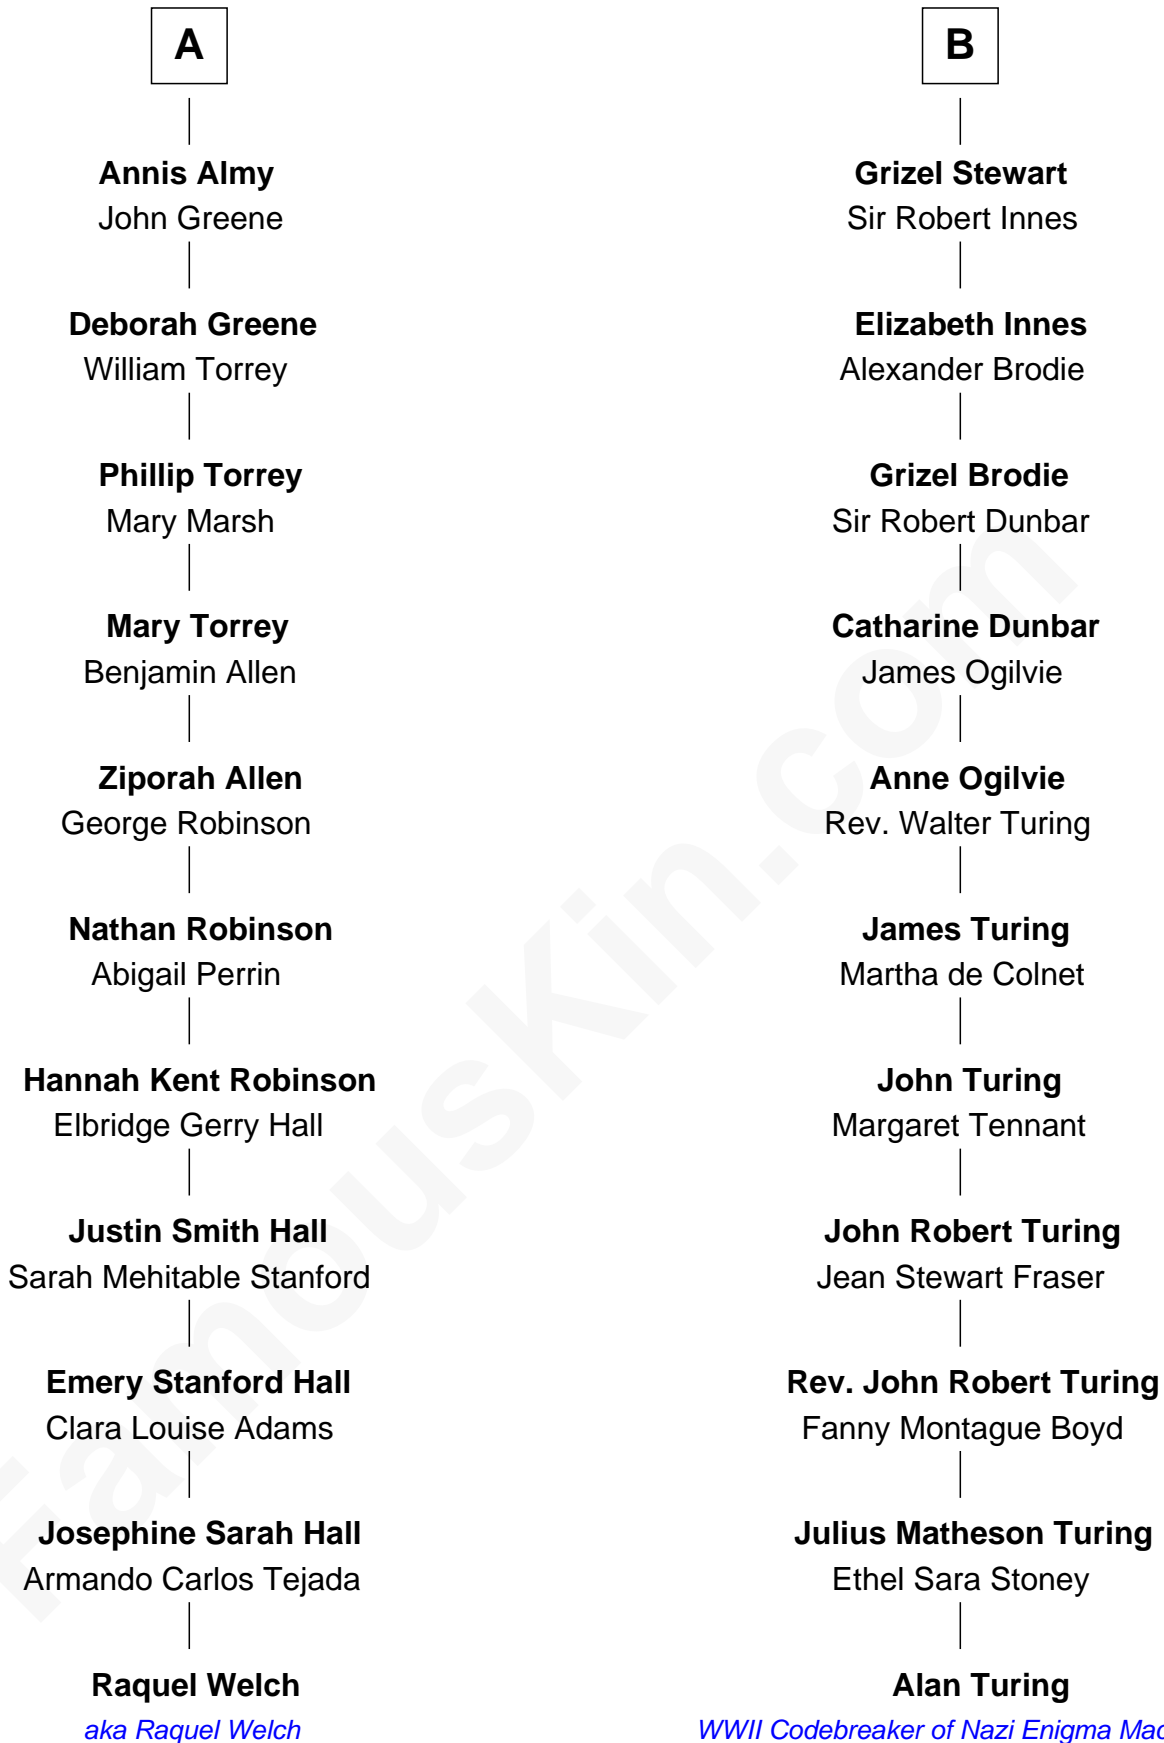

FamousKin.com Relationship Chart of

Raquel Welch

Movie Actress

17th cousin of

Alan Turing

WWII Codebreaker of Nazi Enigma Machine

Raquel Welch photo by [Alan Light](#) ([CC BY 2.0](#))