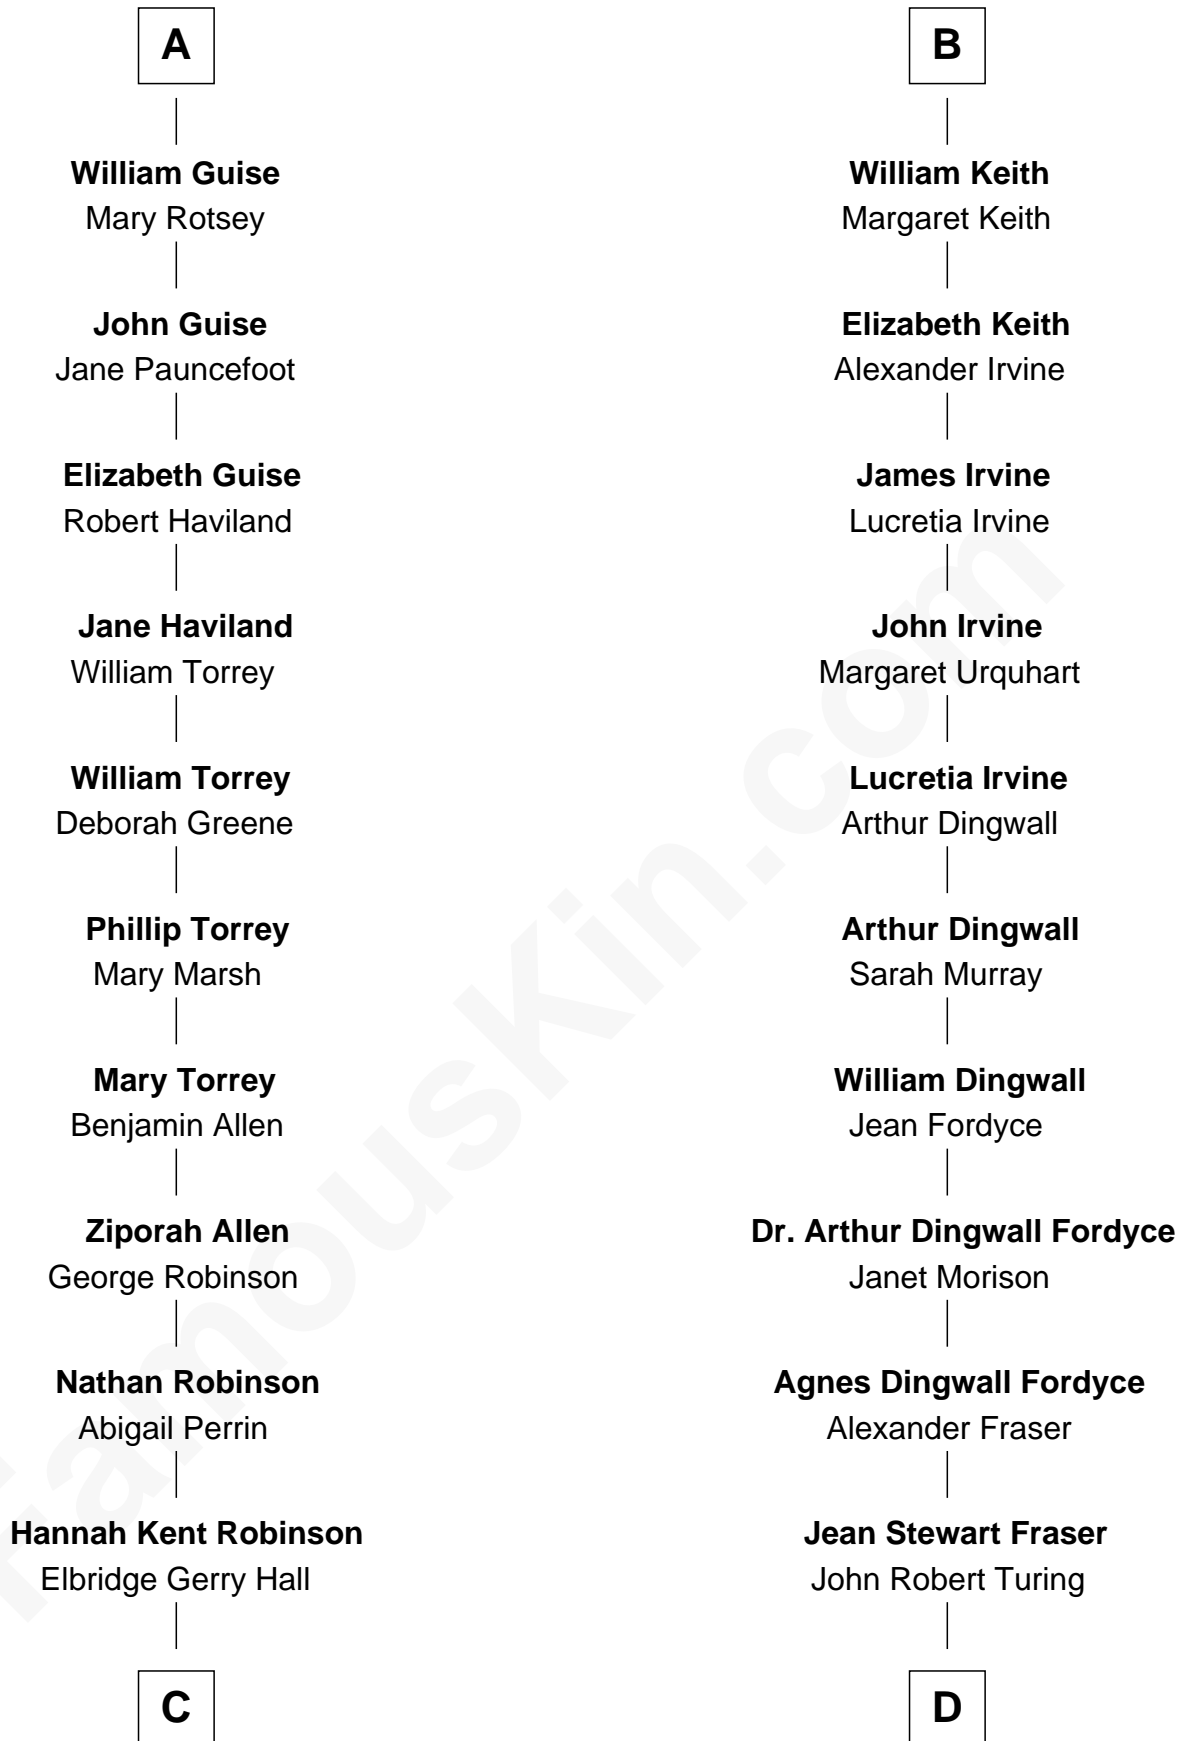

# FamousKin.com Relationship Chart of

**Raquel Welch**

*Movie Actress*

19th cousin 1 time removed of

**Alan Turing**

*WWII Codebreaker of Nazi Enigma Machine*

**C**

**Justin Smith Hall**  
Sarah Mehitable Stanford

**Emery Stanford Hall**  
Clara Louise Adams

**Josephine Sarah Hall**  
Armando Carlos Tejada

**Raquel Welch**  
*aka Raquel Welch*

**D**

**Rev. John Robert Turing**  
Fanny Montague Boyd

**Julius Matheson Turing**  
Ethel Sara Stoney