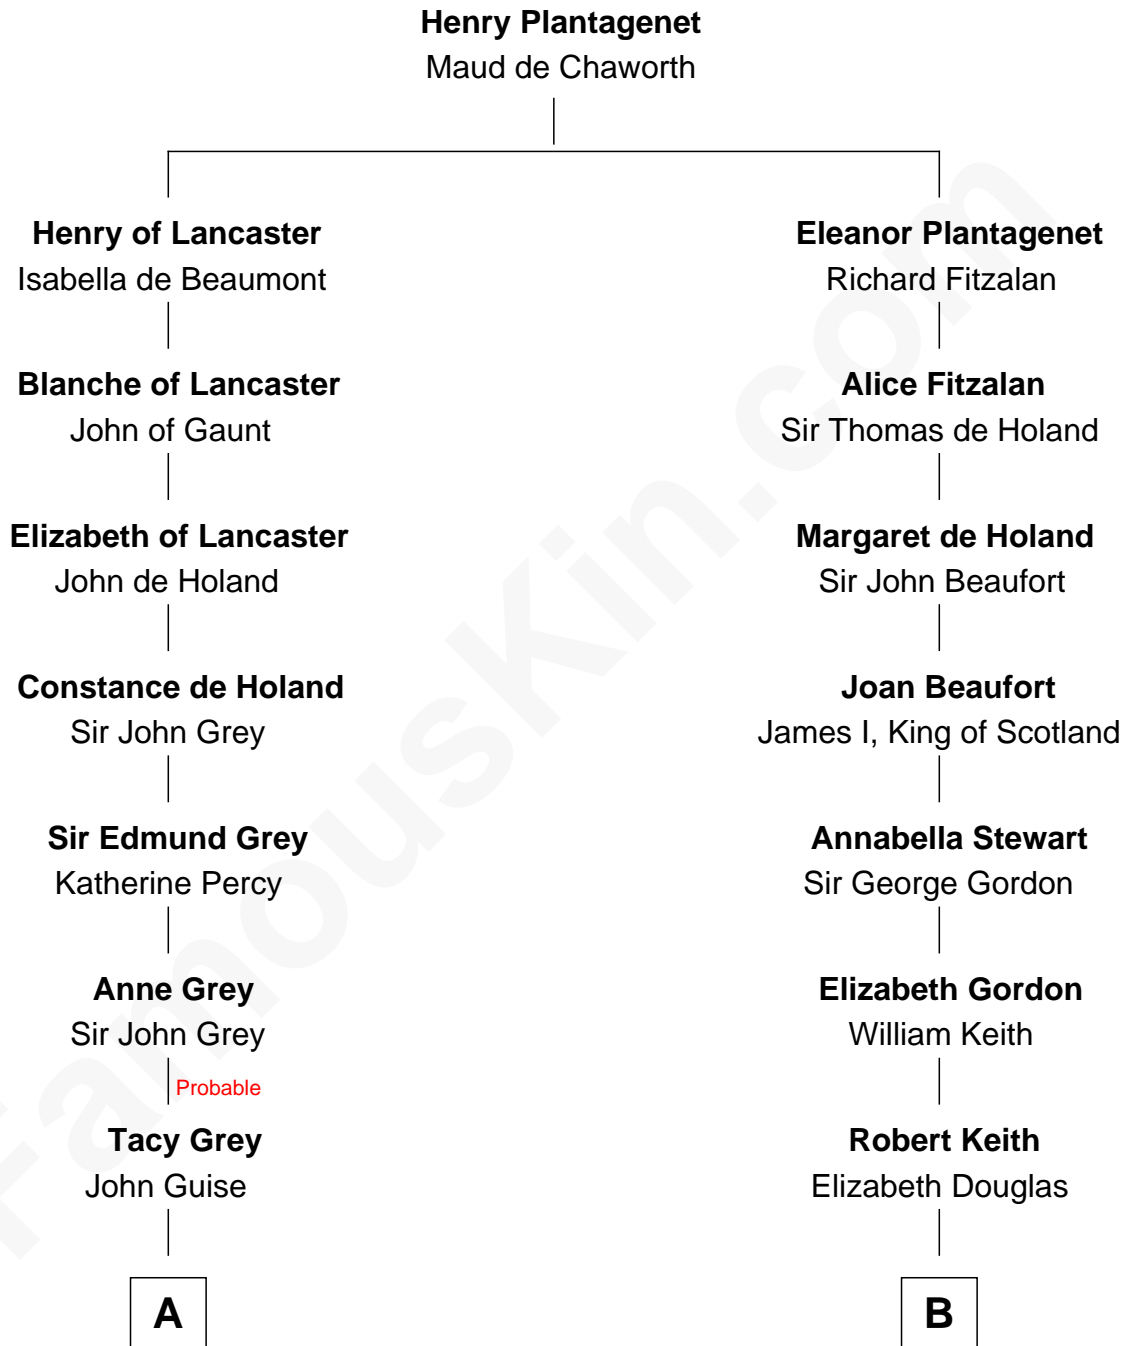

# FamousKin.com Relationship Chart of

**Raquel Welch**

*Movie Actress*

19th cousin 1 time removed of

**Alan Turing**

*WWII Codebreaker of Nazi Enigma Machine*

**C**

**Justin Smith Hall**  
Sarah Mehitable Stanford

**Emery Stanford Hall**  
Clara Louise Adams

**Josephine Sarah Hall**  
Armando Carlos Tejada

**Raquel Welch**  
*aka Raquel Welch*

**D**

**Rev. John Robert Turing**  
Fanny Montague Boyd

**Julius Matheson Turing**  
Ethel Sara Stoney

**Alan Turing**  
*WWII Codebreaker of Nazi Enigma Machine*