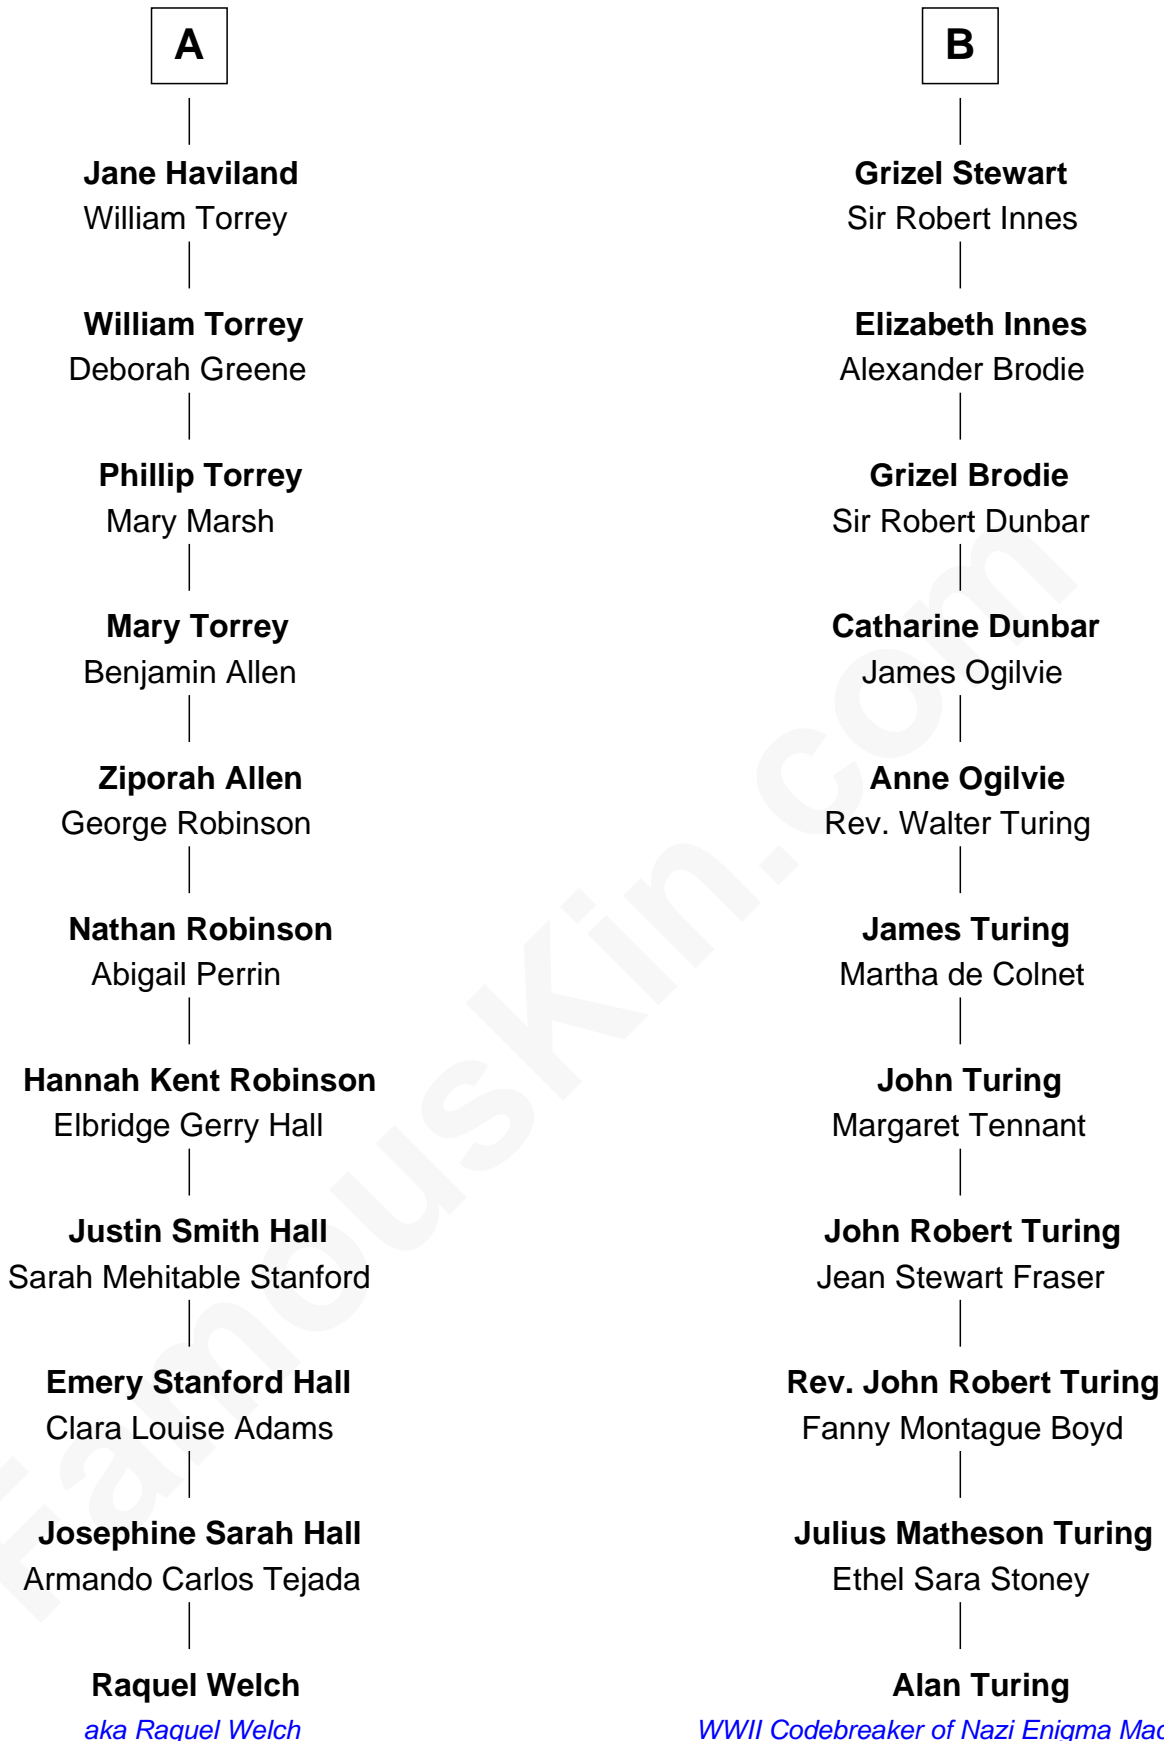

# FamousKin.com Relationship Chart of

**Raquel Welch**

*Movie Actress*

17th cousin of

**Alan Turing**

*WWII Codebreaker of Nazi Enigma Machine*

**Sir Ralph Neville**

Joan Beaufort

**Eleanor Neville**

Sir Henry Percy

**Katherine Percy**

Sir Edmund Grey

**Anne Grey**

Sir John Grey

*Probable*

**Tacy Grey**

**Cecily Neville**

Sir Richard Plantagenet

**Edward IV, King of England**

Elizabeth Woodville

**Elizabeth of York**

Henry VII, King of England

**Margaret Tudor**

James IV, King of Scotland

**James V, King of Scotland**

Margaret Erskine

**James Stewart**

Agnes Keith

**Elizabeth Stewart**

James Stewart

**B**

Raquel Welch photo by [Alan Light](#) ([CC BY 2.0](#))