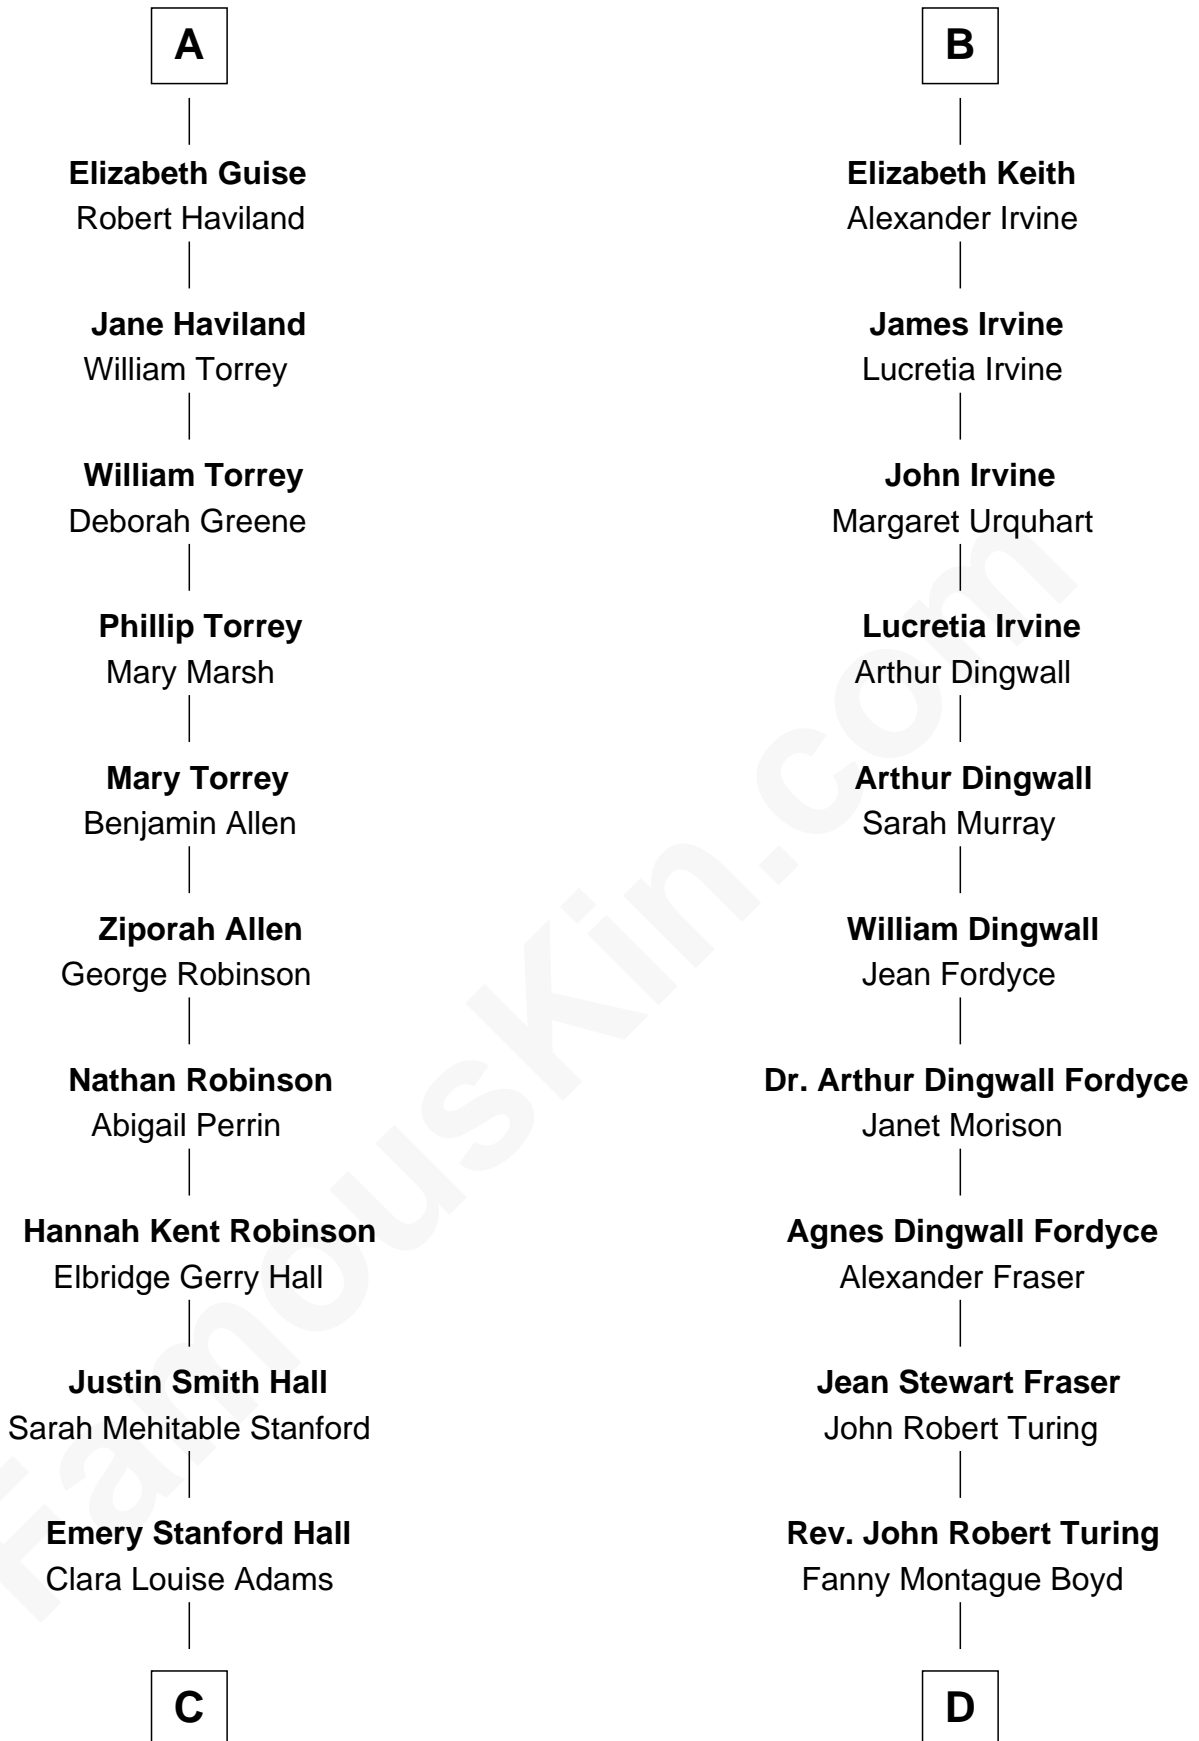

FamousKin.com Relationship Chart of

Raquel Welch

Movie Actress

18th cousin of

Alan Turing

WWII Codebreaker of Nazi Enigma Machine

C

Josephine Sarah Hall
Armando Carlos Tejada

Raquel Welch
aka Raquel Welch

D

Julius Matheson Turing
Ethel Sara Stoney

Alan Turing
WWII Codebreaker of Nazi Enigma Machine

FamousKin.com