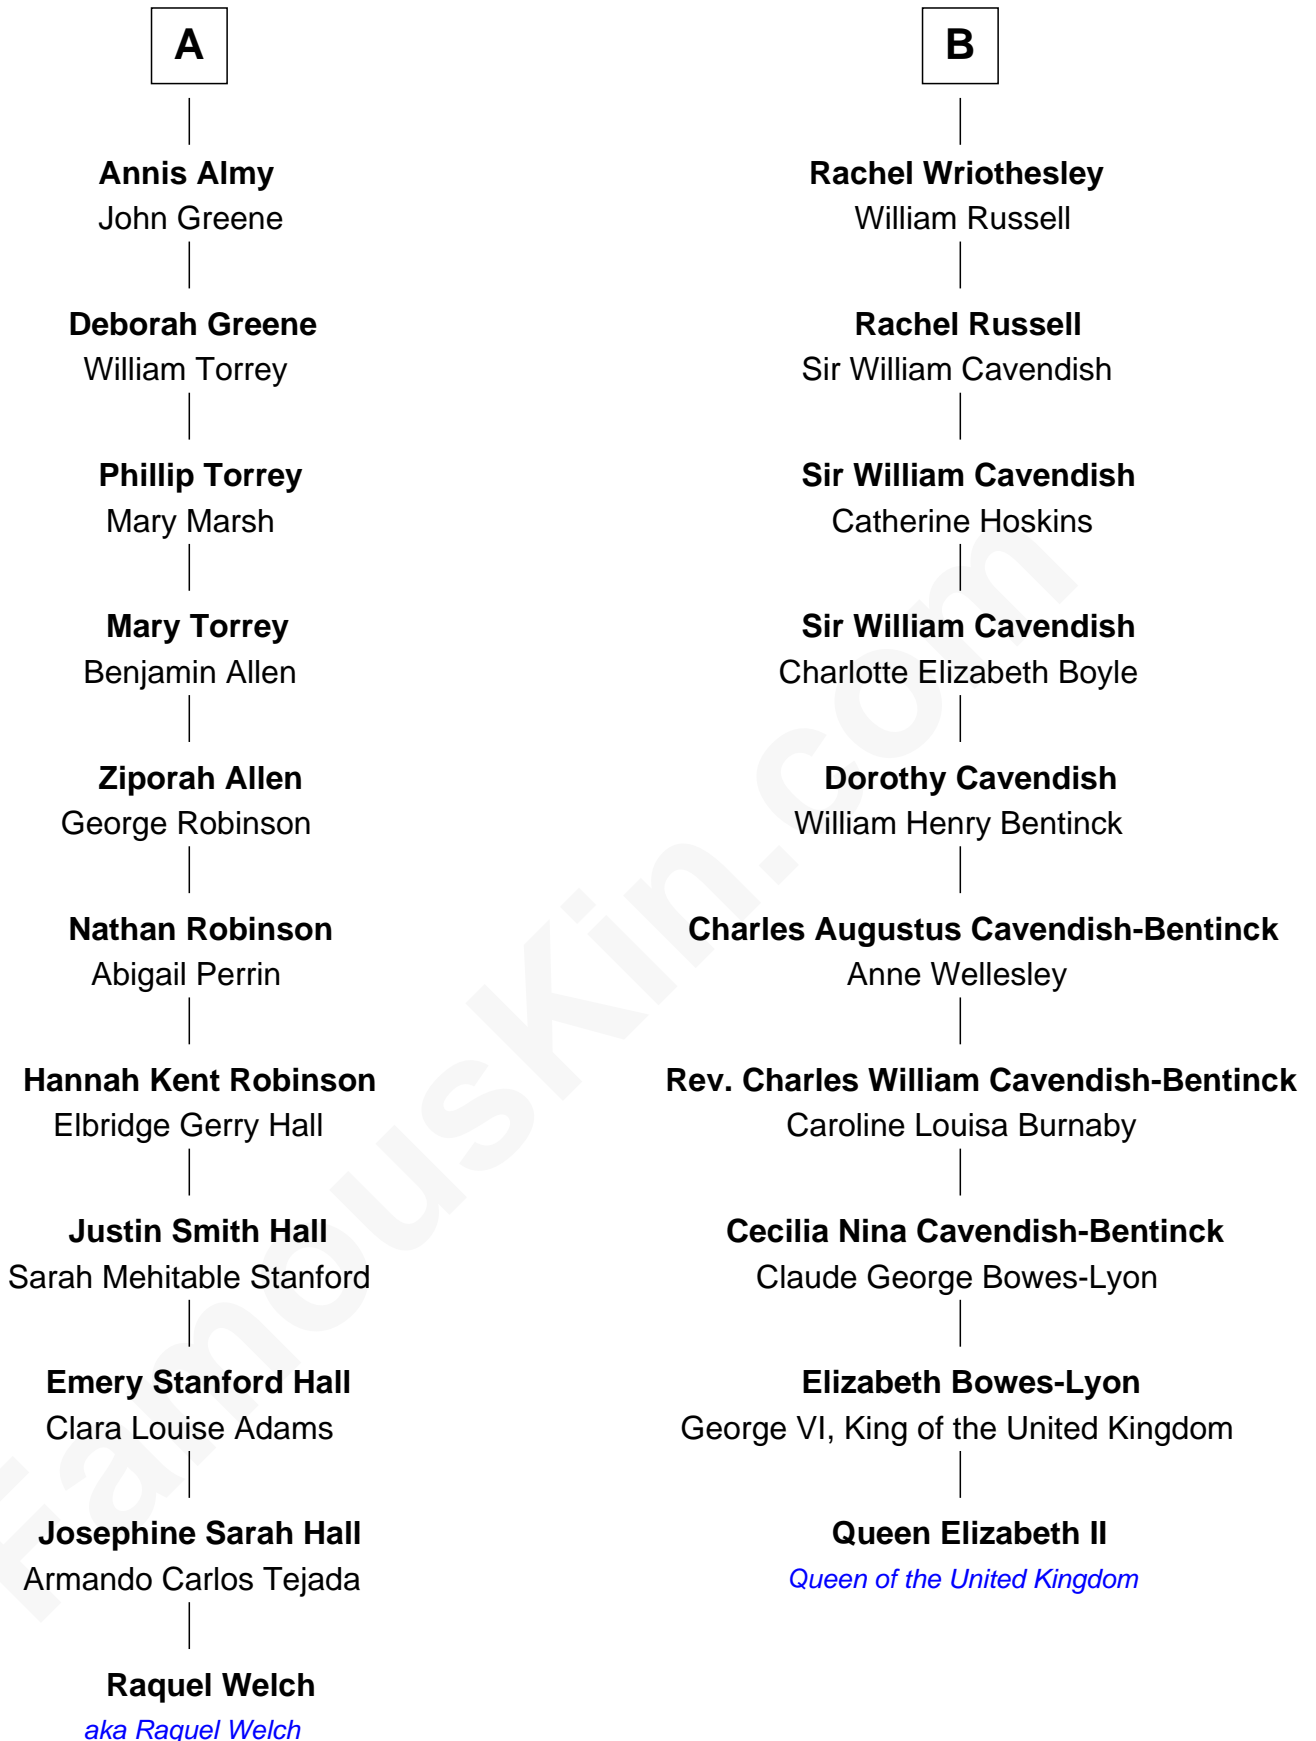

FamousKin.com Relationship Chart of

Raquel Welch

Movie Actress

16th cousin 1 time removed of

Queen Elizabeth II

Queen of the United Kingdom

Raquel Welch photo by [Alan Light](#) (CC BY 2.0)

Elizabeth II photo by [Eric Draper](#)