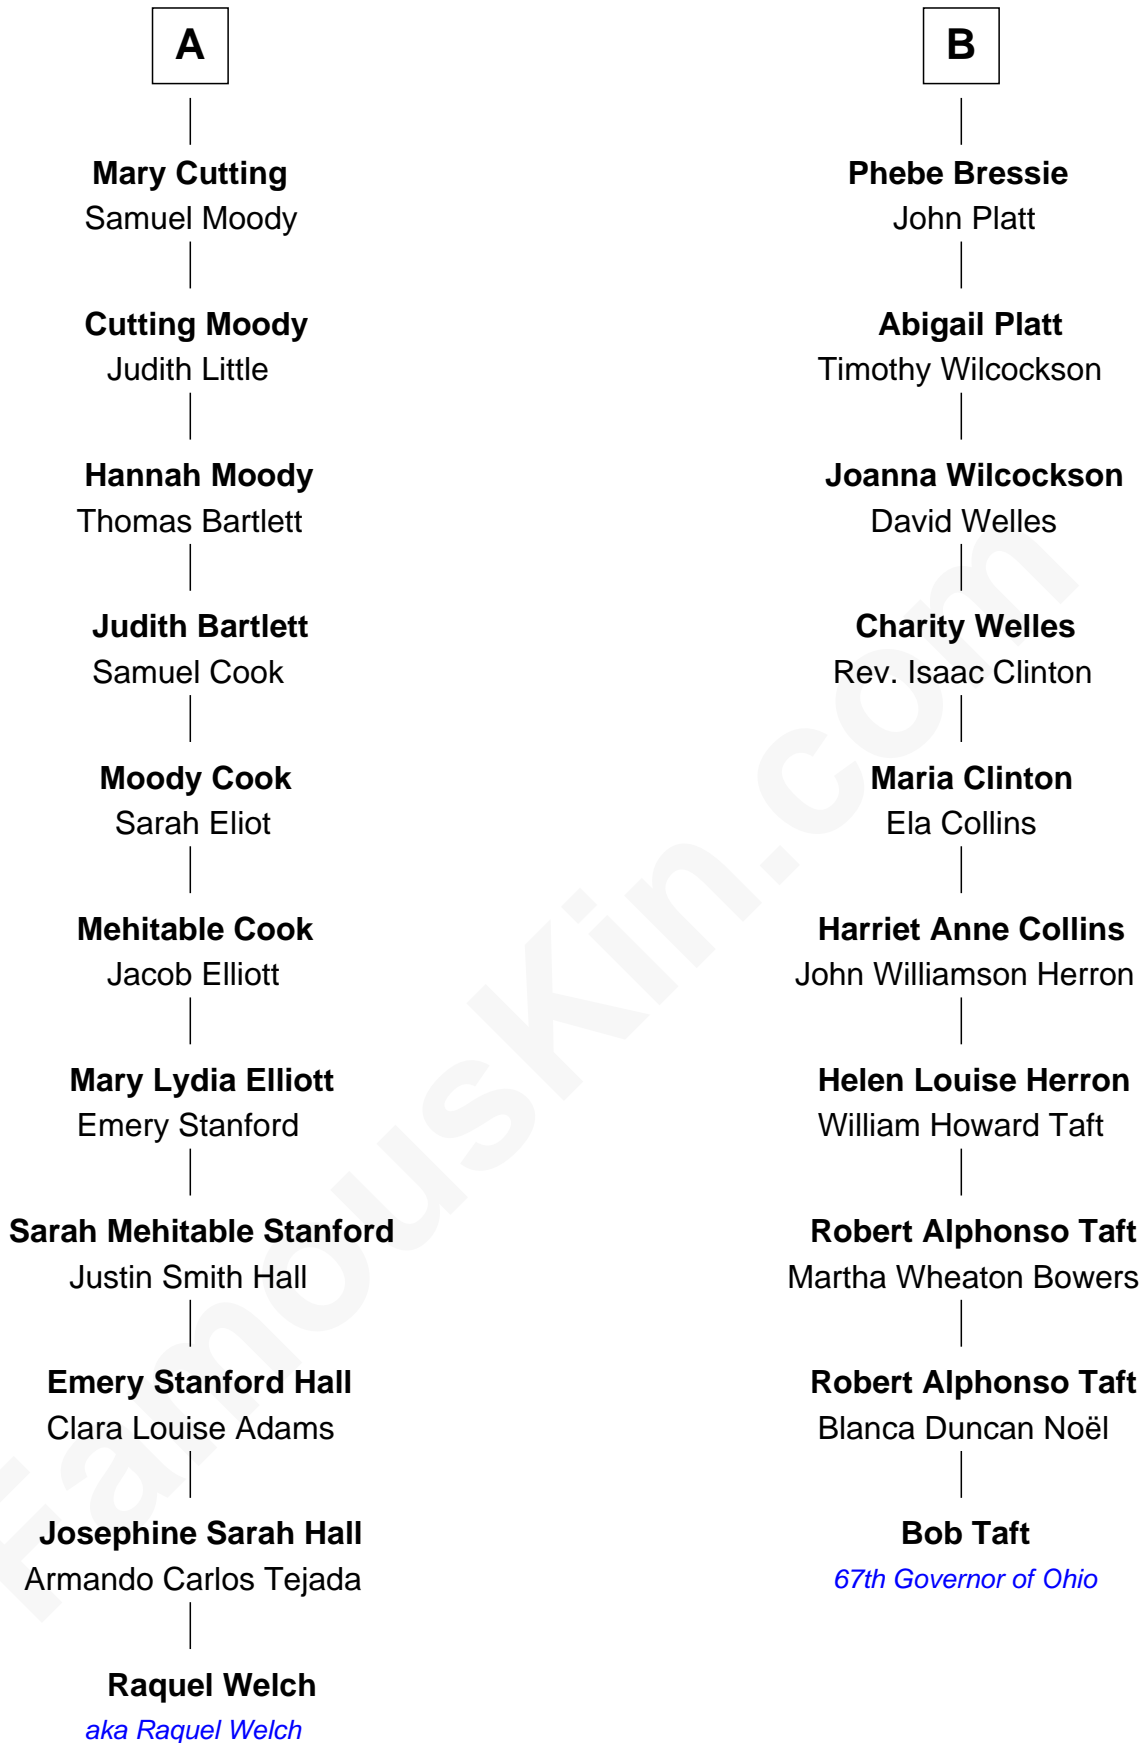

FamousKin.com Relationship Chart of

Raquel Welch

Movie Actress

16th cousin 1 time removed of

Bob Taft

67th Governor of Ohio

Raquel Welch photo by [Alan Light](#) (CC BY 2.0)