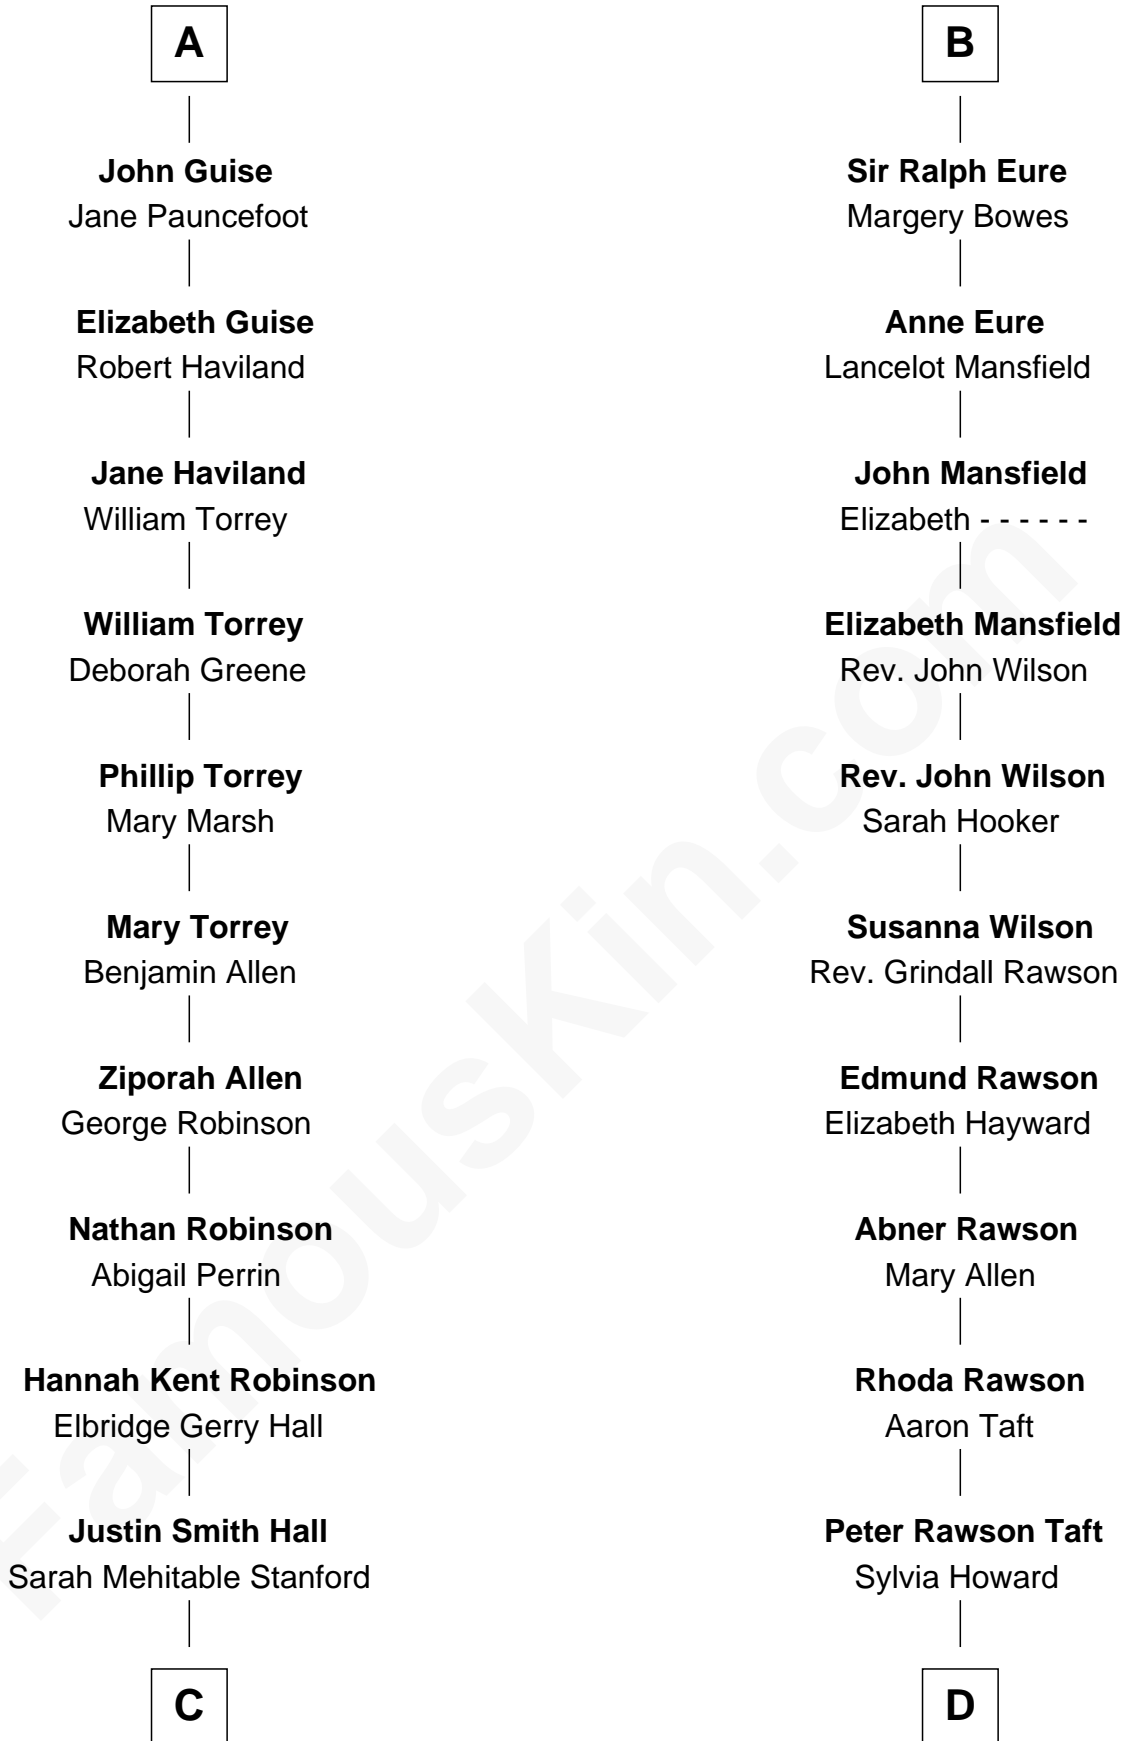

FamousKin.com Relationship Chart of

Raquel Welch

Movie Actress

19th cousin 2 times removed of

Bob Taft

67th Governor of Ohio

Sir William de Ros
Margery de Badlesmere

Thomas de Ros
Beatrice de Stafford

Margaret de Ros
Sir Reynold Grey

Sir John Grey
Constance de Holand

Sir Edmund Grey
Katherine Percy

Anne Grey
Sir John Grey

Probable

Tacy Grey
John Guise

William Guise
Mary Rotsey

A

Maud de Roos
John de Welles

John de Welles
Eleanor de Mowbray

Eudo de Welles
Maud de Greystoke

Sir Lionel de Welles
Joan de Waterton

Cecily de Welles
Sir Robert Willoughby

Sir Christopher Willoughby
Margaret Jenney

Elizabeth Willoughby
Sir William Eure

B

C

Emery Stanford Hall
Clara Louise Adams

Josephine Sarah Hall
Armando Carlos Tejada

Raquel Welch
aka Raquel Welch

D

Alphonso Taft
Louisa Maria Torrey