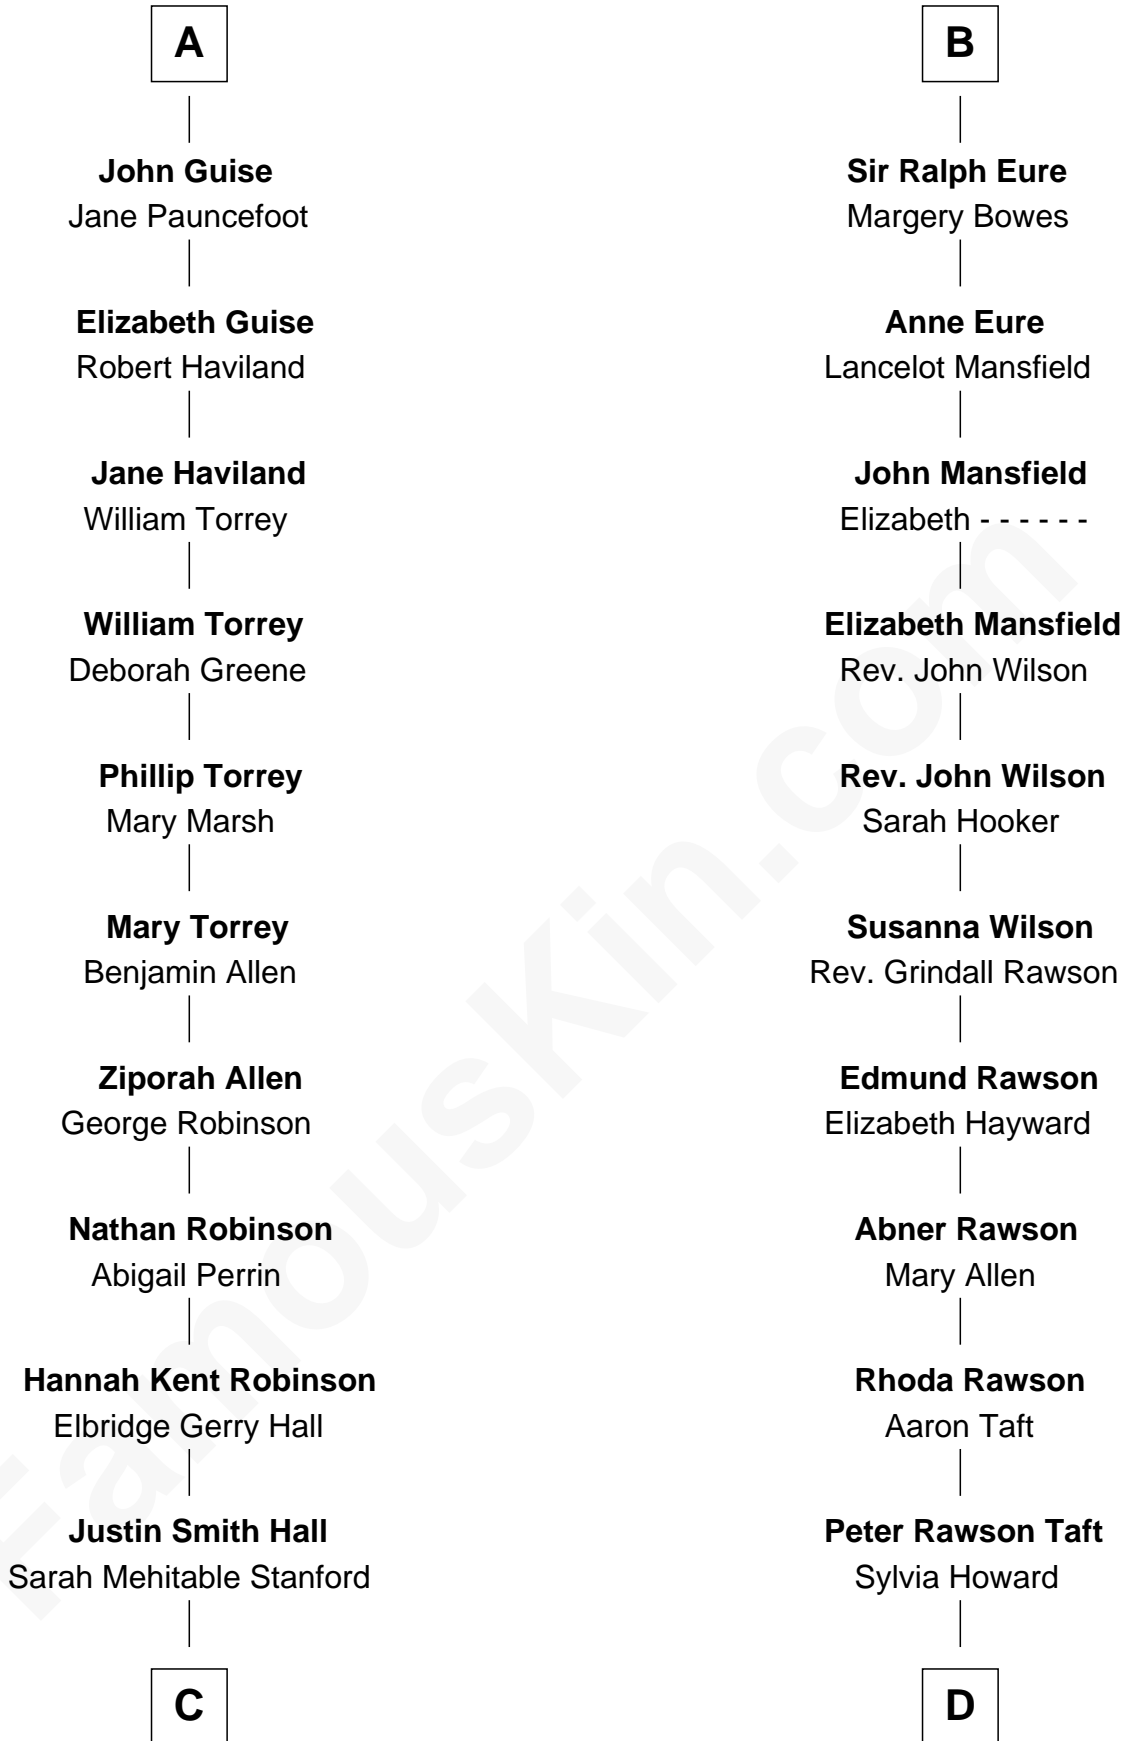

FamousKin.com Relationship Chart of

Raquel Welch

Movie Actress

19th cousin 2 times removed of

Bob Taft

67th Governor of Ohio

C

Emery Stanford Hall
Clara Louise Adams

Josephine Sarah Hall
Armando Carlos Tejada

Raquel Welch
aka Raquel Welch

D

Alphonso Taft
Louisa Maria Torrey

William Howard Taft
Helen Louise Herron

Robert Alphonso Taft
Martha Wheaton Bowers

Robert Alphonso Taft
Blanca Duncan Noël