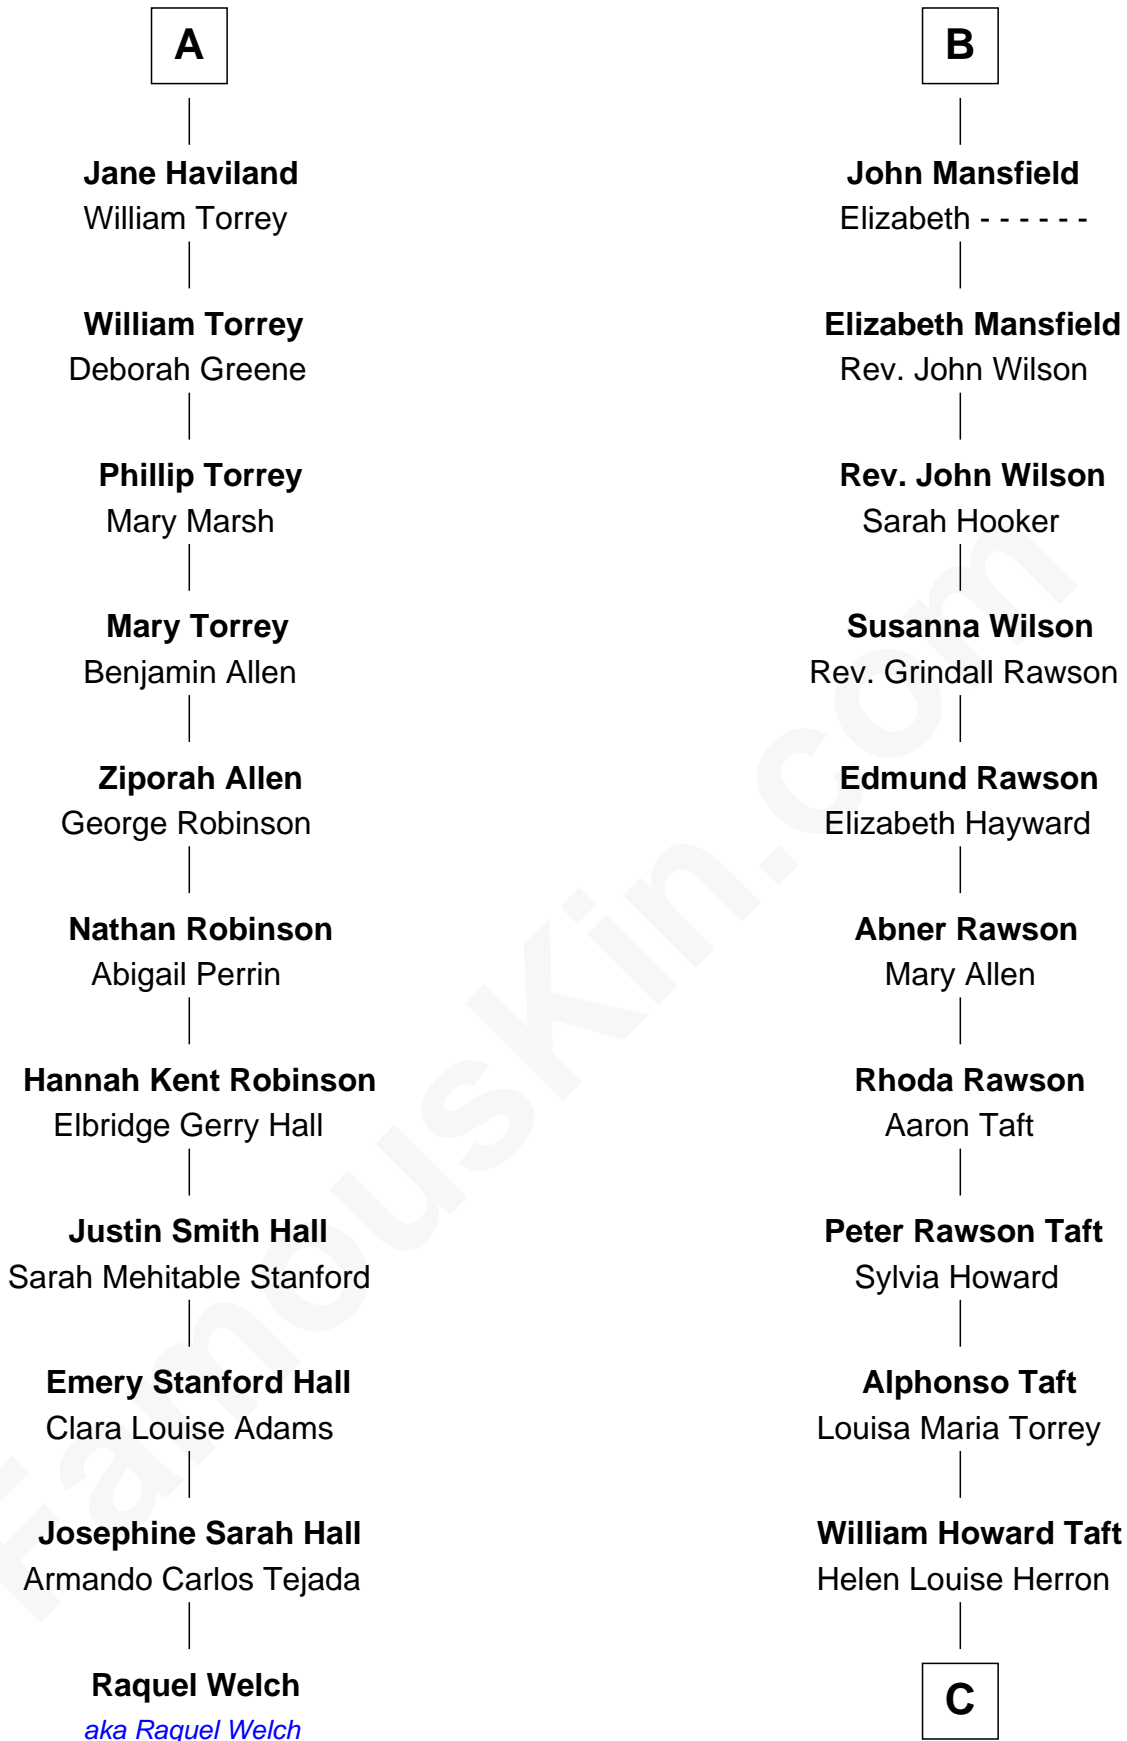

FamousKin.com Relationship Chart of

Raquel Welch

Movie Actress

17th cousin 2 times removed of

Bob Taft

67th Governor of Ohio

Sir Ralph Neville

*with wife
Joan Beaufort*

Tacy Grey
John Guise

Henry Clifford
Anne St. John

William Guise
Mary Rotsey

Elizabeth Clifford
Sir Ralph Bowes

John Guise
Jane Pouncefoot

Margery Bowes
Sir Ralph Eure

Elizabeth Guise
Robert Haviland

Anne Eure
Lancelot Mansfield

A

B

C

Robert Alphonso Taft
Martha Wheaton Bowers

Robert Alphonso Taft
Blanca Duncan Noël

Bob Taft
67th Governor of Ohio

FamousKin.com