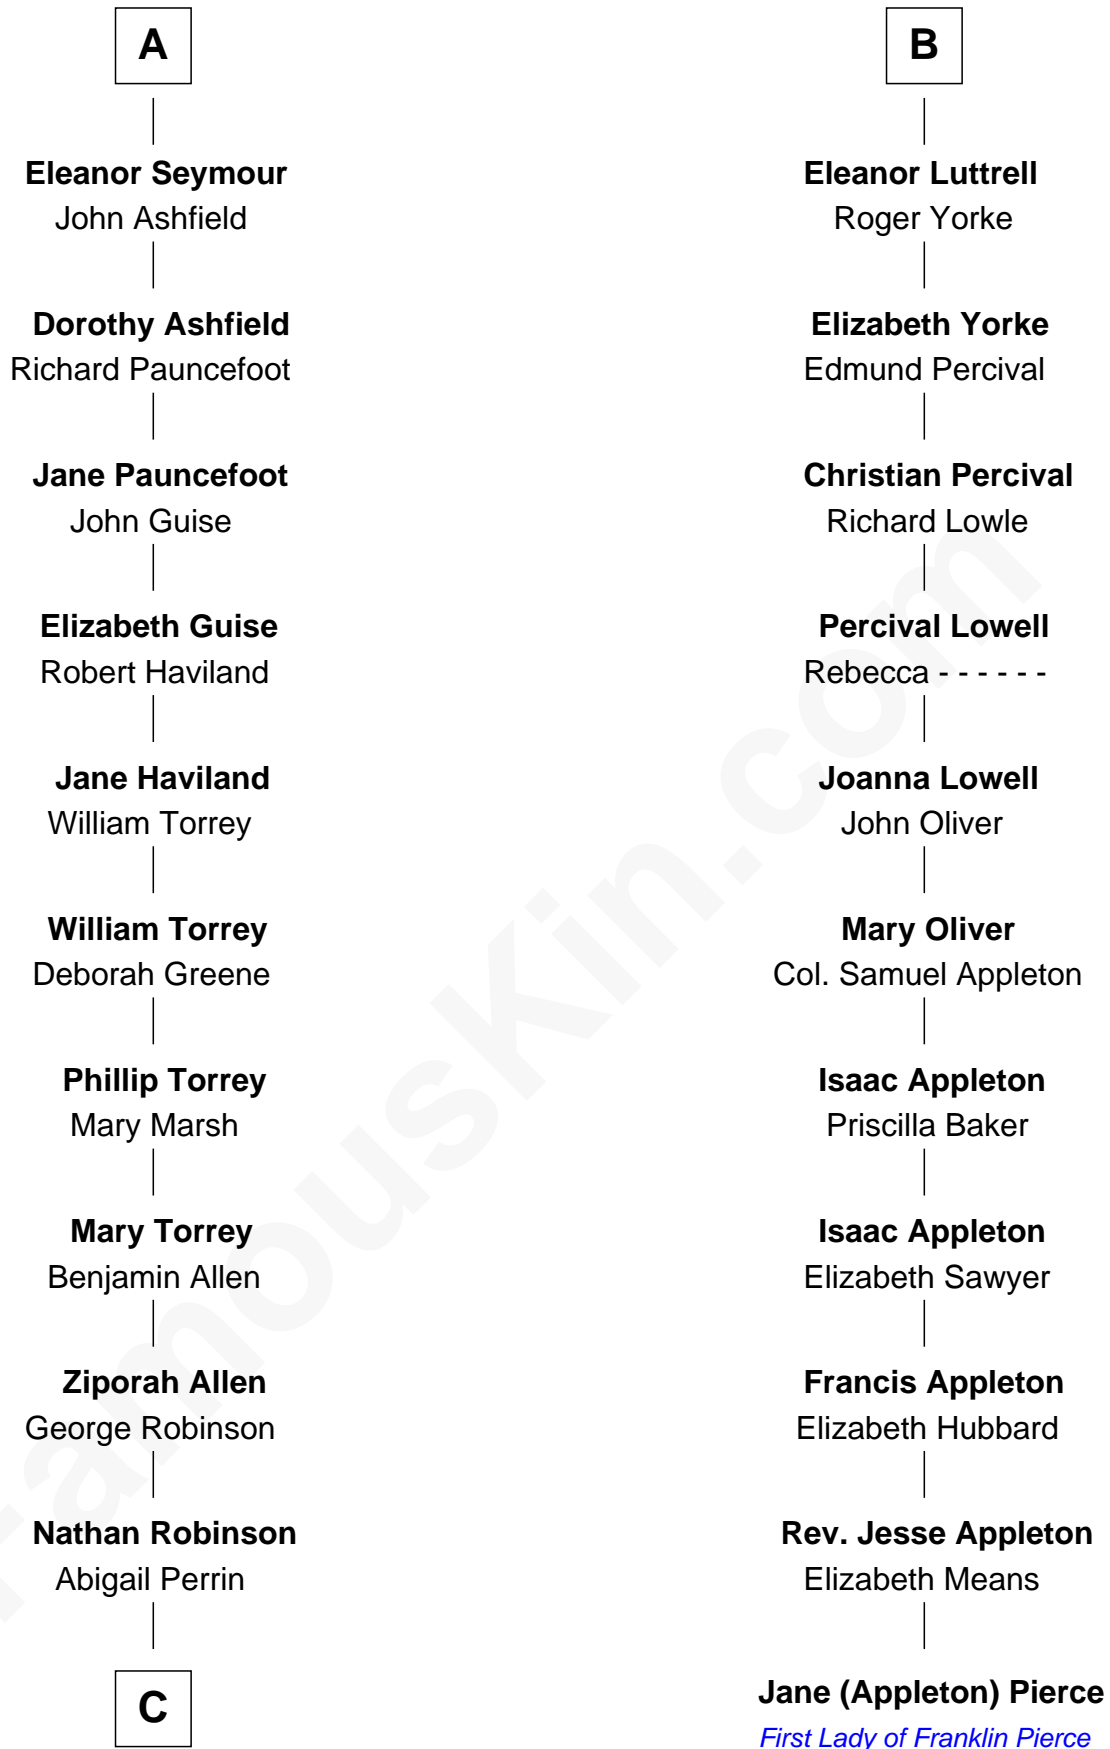

FamousKin.com
Relationship Chart of
Raquel Welch
Movie Actress

17th cousin 4 times removed of

Jane (Appleton) Pierce
First Lady of President Franklin Pierce

Sir Hugh de Courtenay
 Eleanor le Despencer

C

Hannah Kent Robinson

Elbridge Gerry Hall

Justin Smith Hall

Sarah Mehitable Stanford

Emery Stanford Hall

Clara Louise Adams

Josephine Sarah Hall

Armando Carlos Tejada

Raquel Welch

aka Raquel Welch

FamousKin.com