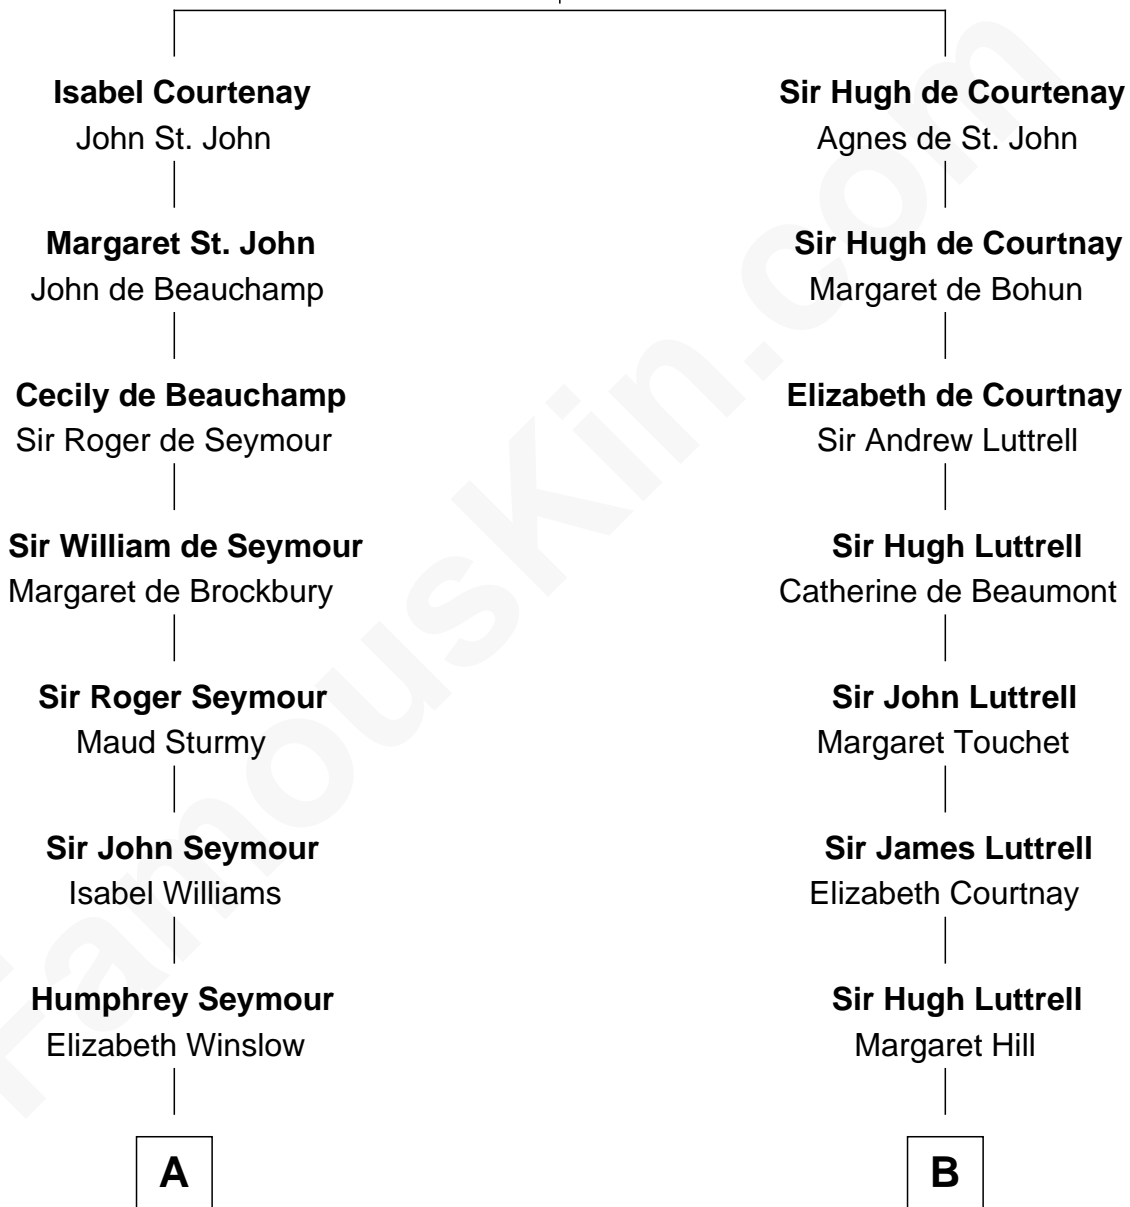

FamousKin.com
Relationship Chart of
Raquel Welch
Movie Actress

17th cousin 4 times removed of

Jane (Appleton) Pierce
First Lady of President Franklin Pierce

Sir Hugh de Courtenay
 Eleanor le Despencer

C

Hannah Kent Robinson

Elbridge Gerry Hall

Justin Smith Hall

Sarah Mehitable Stanford

Emery Stanford Hall

Clara Louise Adams

Josephine Sarah Hall

Armando Carlos Tejada

Raquel Welch

aka Raquel Welch

FamousKin.com