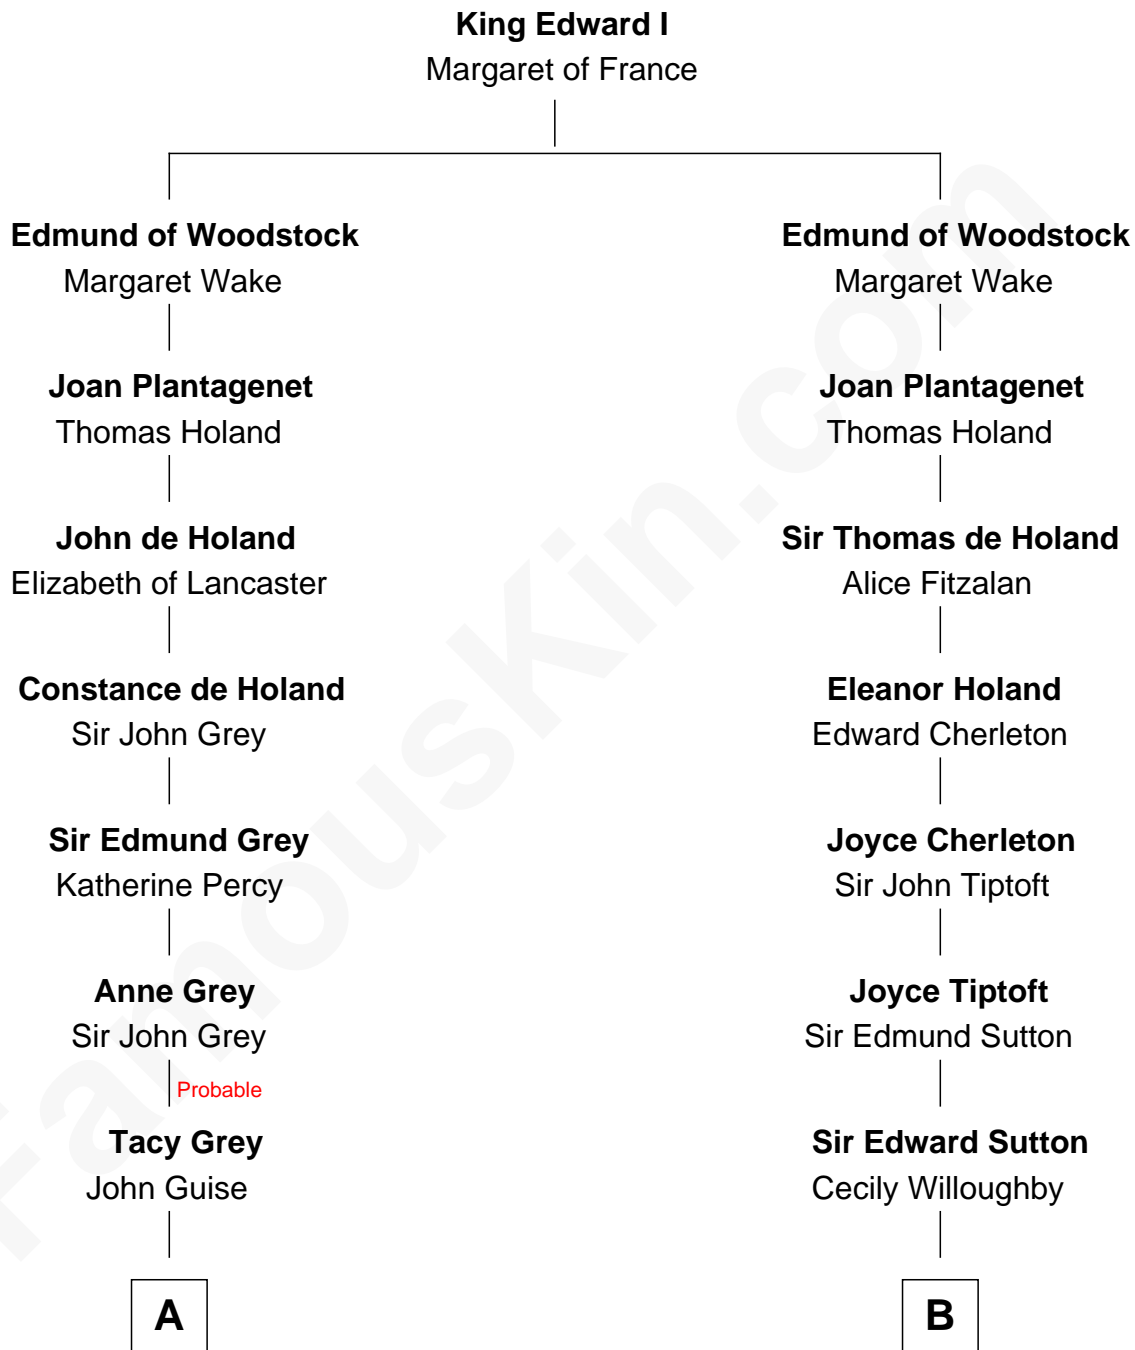

FamousKin.com Relationship Chart of

Raquel Welch

Movie Actress

16th cousin 4 times removed of

Jane (Appleton) Pierce

First Lady of President Franklin Pierce

C

Justin Smith Hall
Sarah Mehitable Stanford

Emery Stanford Hall
Clara Louise Adams

Josephine Sarah Hall
Armando Carlos Tejada

Raquel Welch
aka Raquel Welch

FamousKin.com