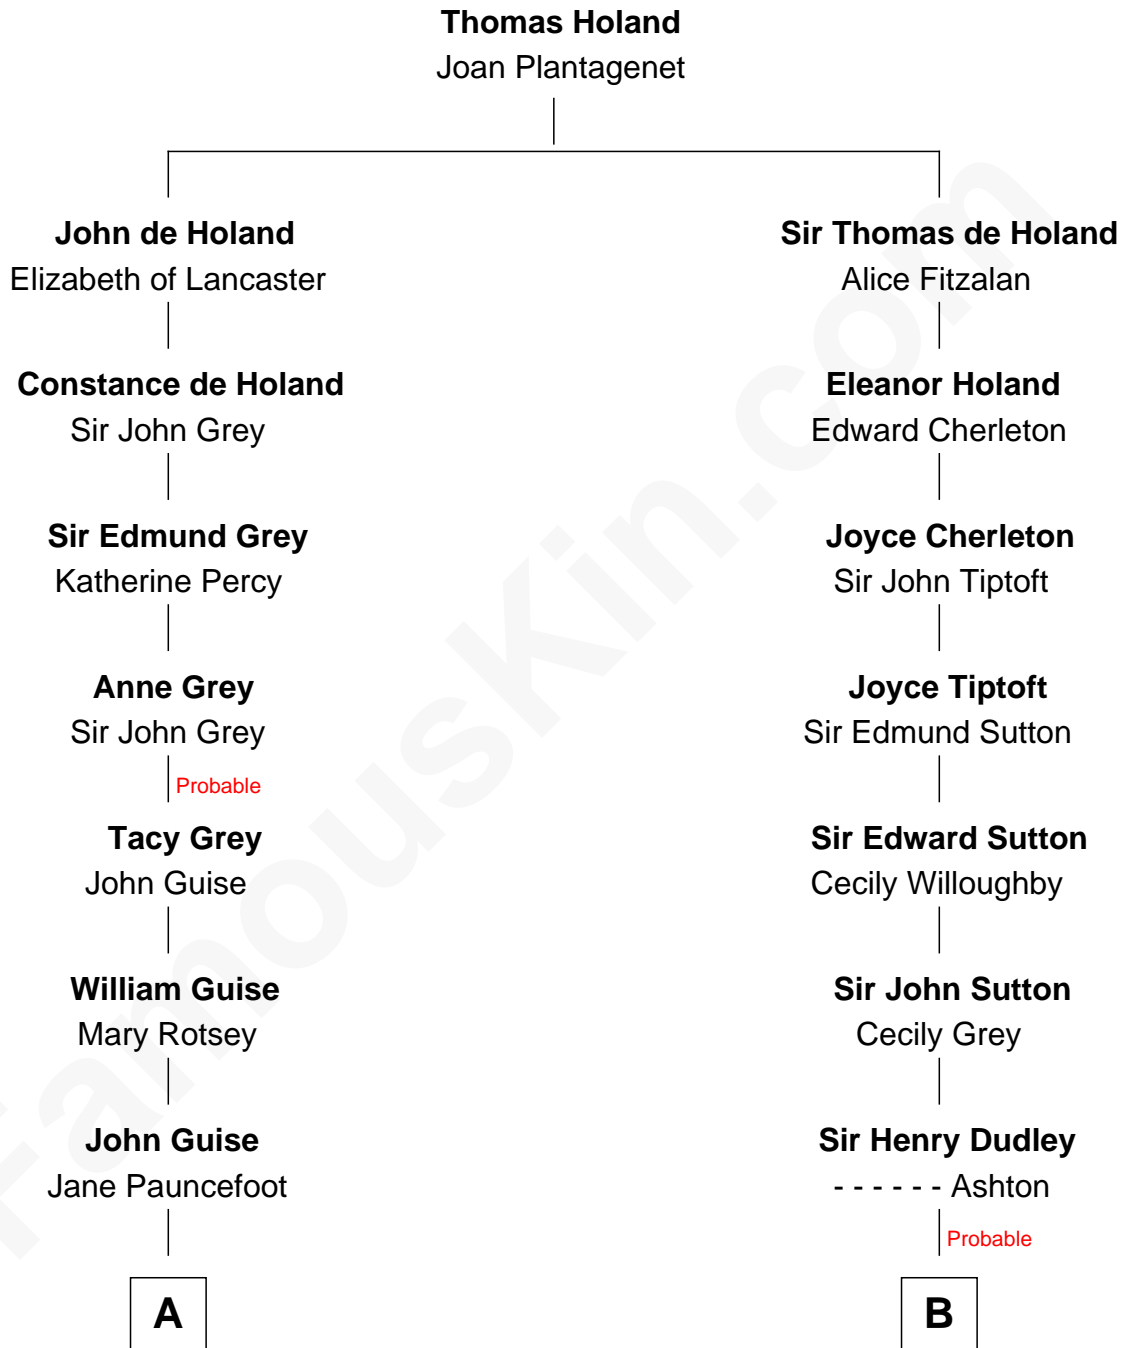

**FamousKin.com**  
**Relationship Chart of**  
**Raquel Welch**  
*Movie Actress*

14th cousin 4 times removed of

**Jane (Appleton) Pierce**  
*First Lady of President Franklin Pierce*

**C**

Josephine Sarah Hall  
Armando Carlos Tejada

**Raquel Welch**  
*aka Raquel Welch*

FamousKin.com