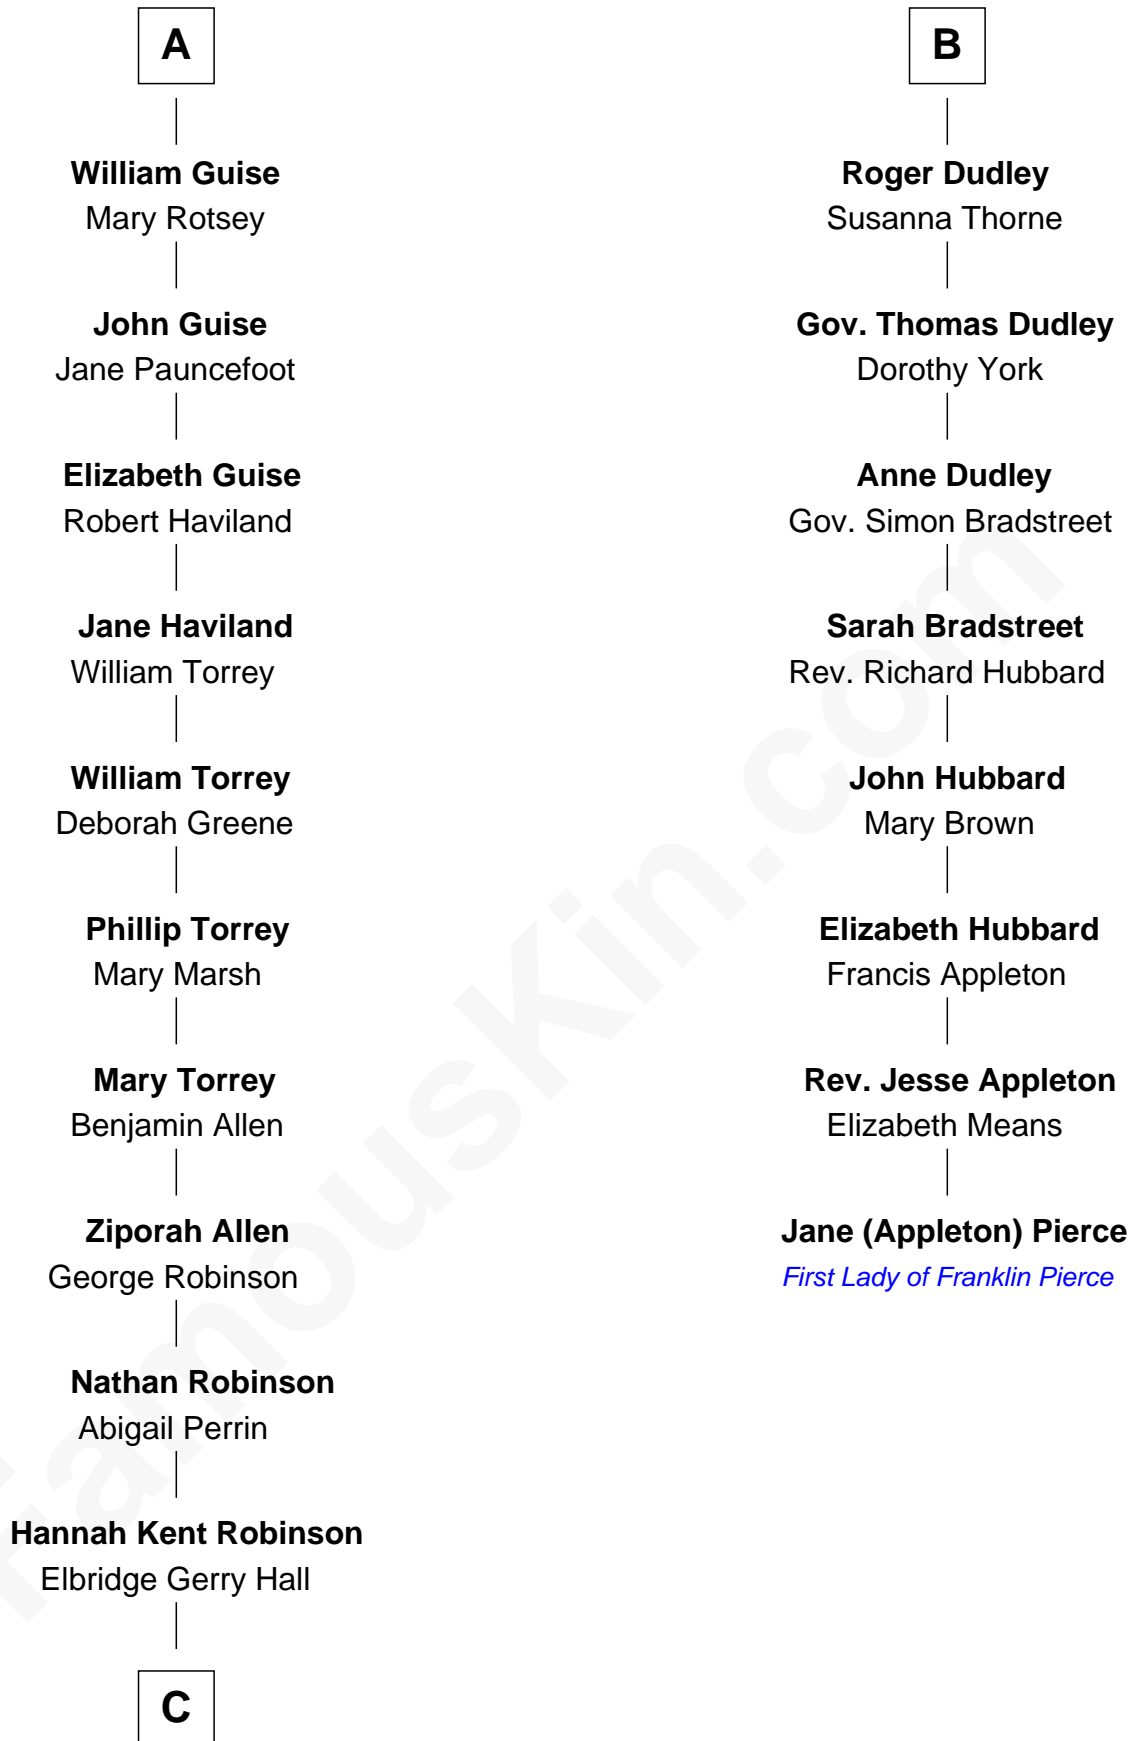

FamousKin.com Relationship Chart of

Raquel Welch

Movie Actress

14th cousin 6 times removed of

Jane (Appleton) Pierce

First Lady of President Franklin Pierce

Sir Maurice de Berkeley

Eve la Zouche

Cecily Willoughby

Sir John Sutton

Cecily Grey

Sir Henry Dudley

- - - - - Ashton

Probable

B

C