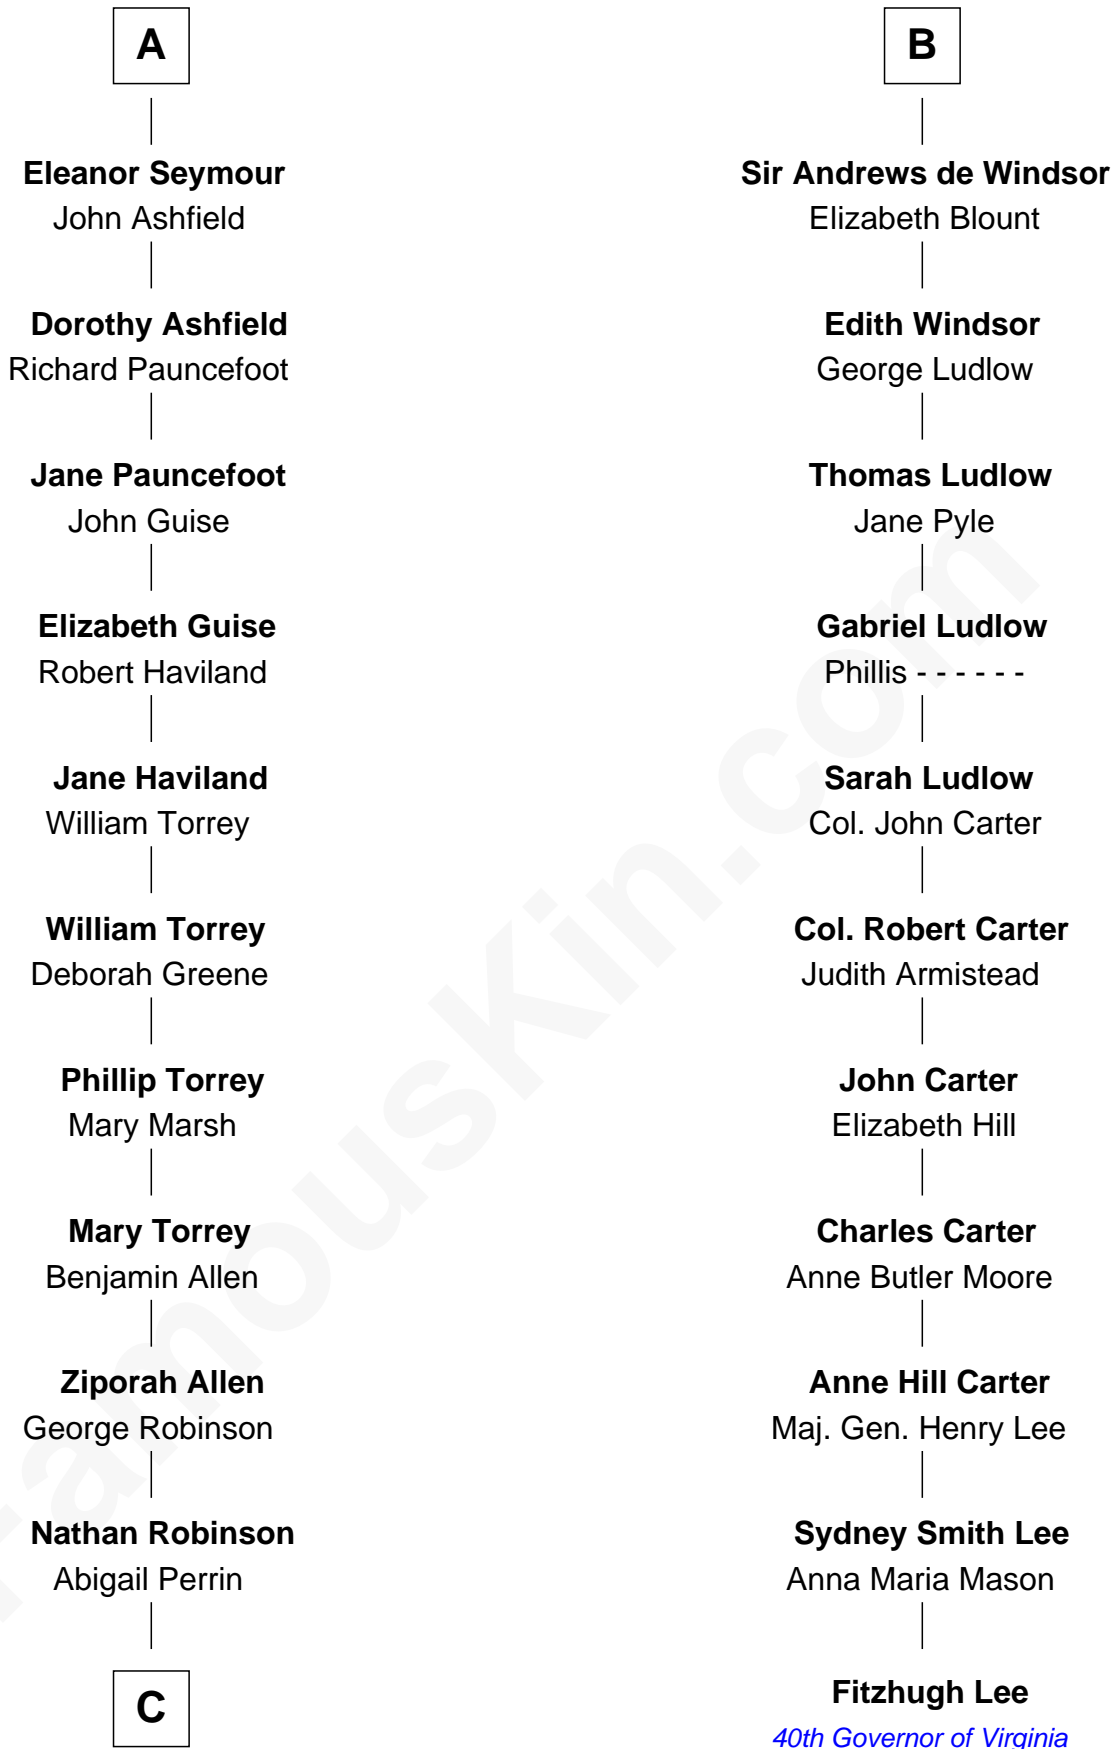

FamousKin.com Relationship Chart of

Raquel Welch

Movie Actress

17th cousin 4 times removed of

Fitzhugh Lee

40th Governor of Virginia

Sir Hugh de Courtenay

Eleanor le Despencer

Armando Carlos Tejada

Raquel Welch

aka Raquel Welch

FamousKin.com