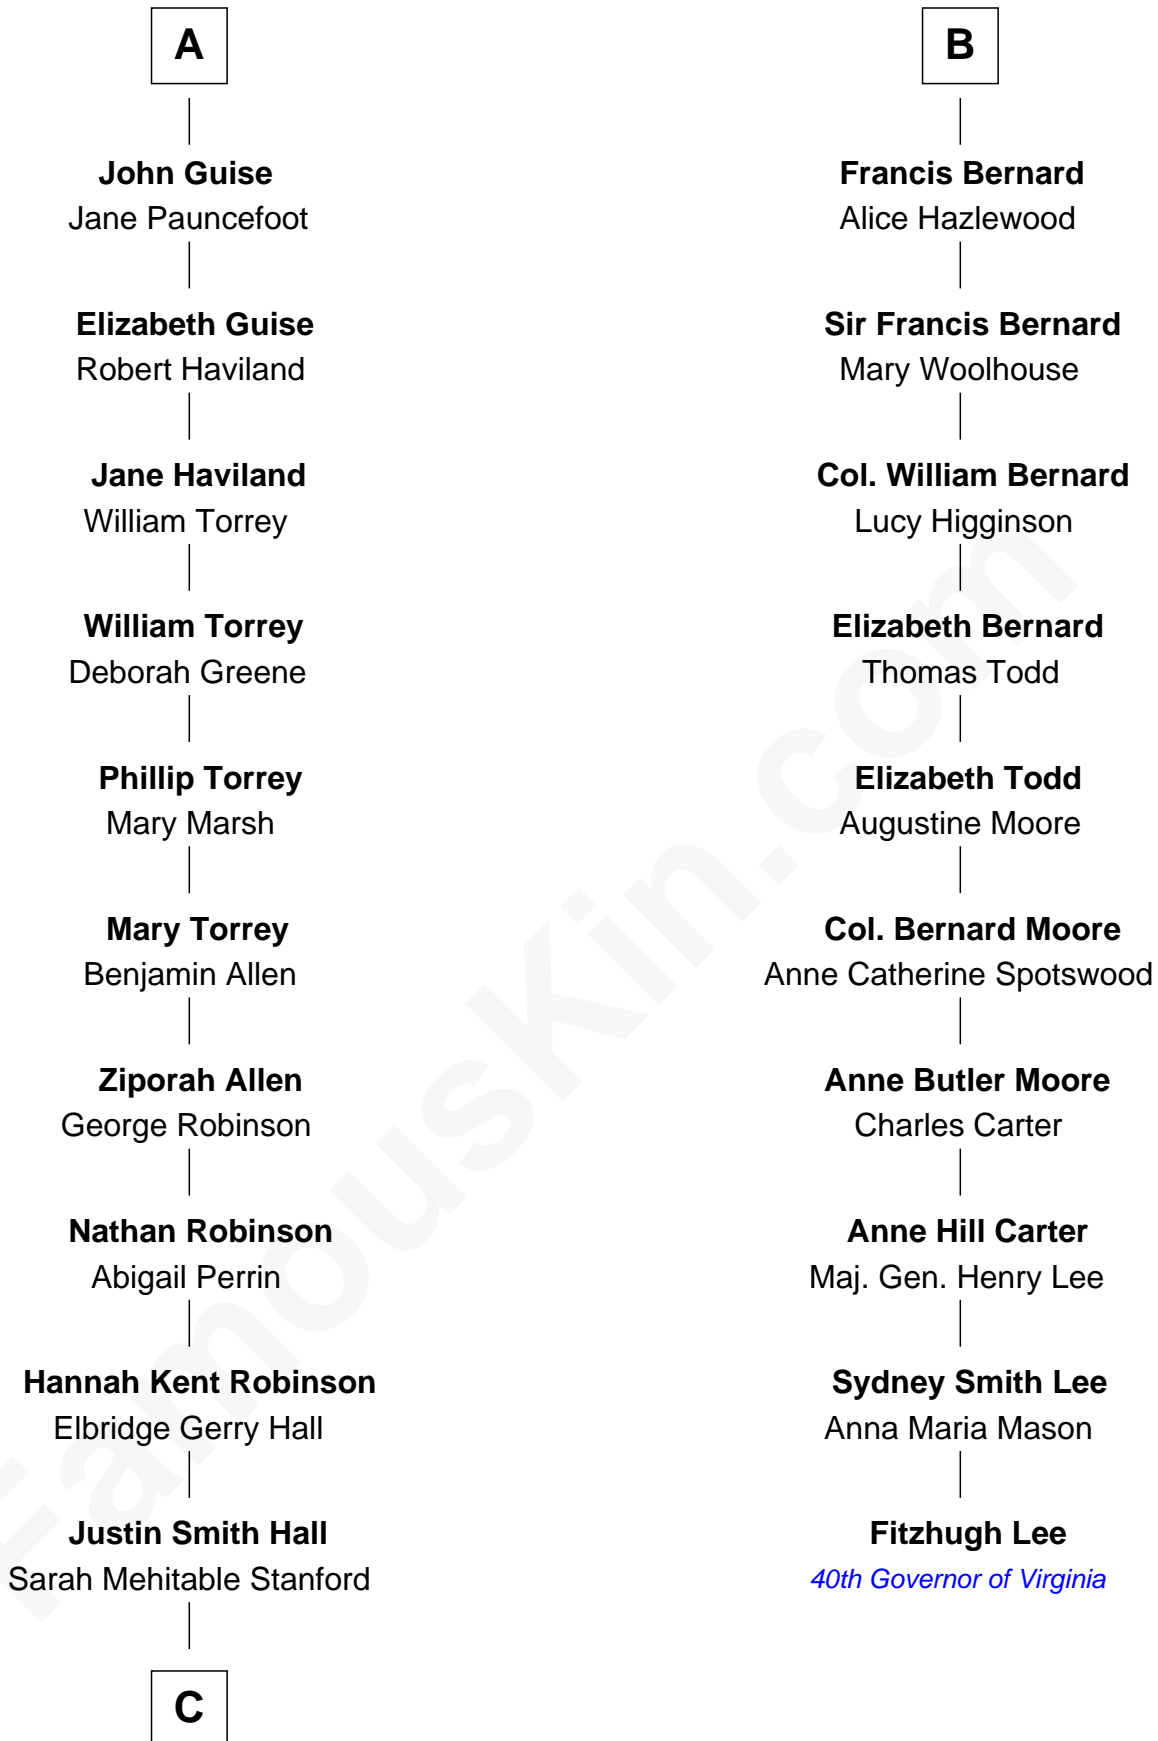

# FamousKin.com Relationship Chart of

**Raquel Welch**

*Movie Actress*

16th cousin 3 times removed of

**Fitzhugh Lee**

*40th Governor of Virginia*

**Sir William de Ros**  
Margery de Badlesmere

**Thomas de Ros**  
Beatrice de Stafford

**Maud de Roos**  
John de Welles

**Margaret de Ros**  
Sir Reynold Grey

**Margery de Welles**  
Stephen le Scrope

**Sir John Grey**  
Constance de Holand

**John le Scrope**  
Elizabeth Chaworth

**Sir Edmund Grey**  
Katherine Percy

**Elizabeth le Scrope**  
Sir Henry le Scrope

**Anne Grey**  
Sir John Grey

**Margaret Scrope**  
John Bernard

Probable

**Tacy Grey**  
John Guise

**John Bernard**  
Margaret Daundelyn

**William Guise**  
Mary Rotsey

**John Bernard**  
Cecily Muscote

**A**

**B**

**C**

—  
**Emery Stanford Hall**  
Clara Louise Adams

—  
**Josephine Sarah Hall**  
Armando Carlos Tejada

—  
**Raquel Welch**  
*aka Raquel Welch*

FamousKin.com