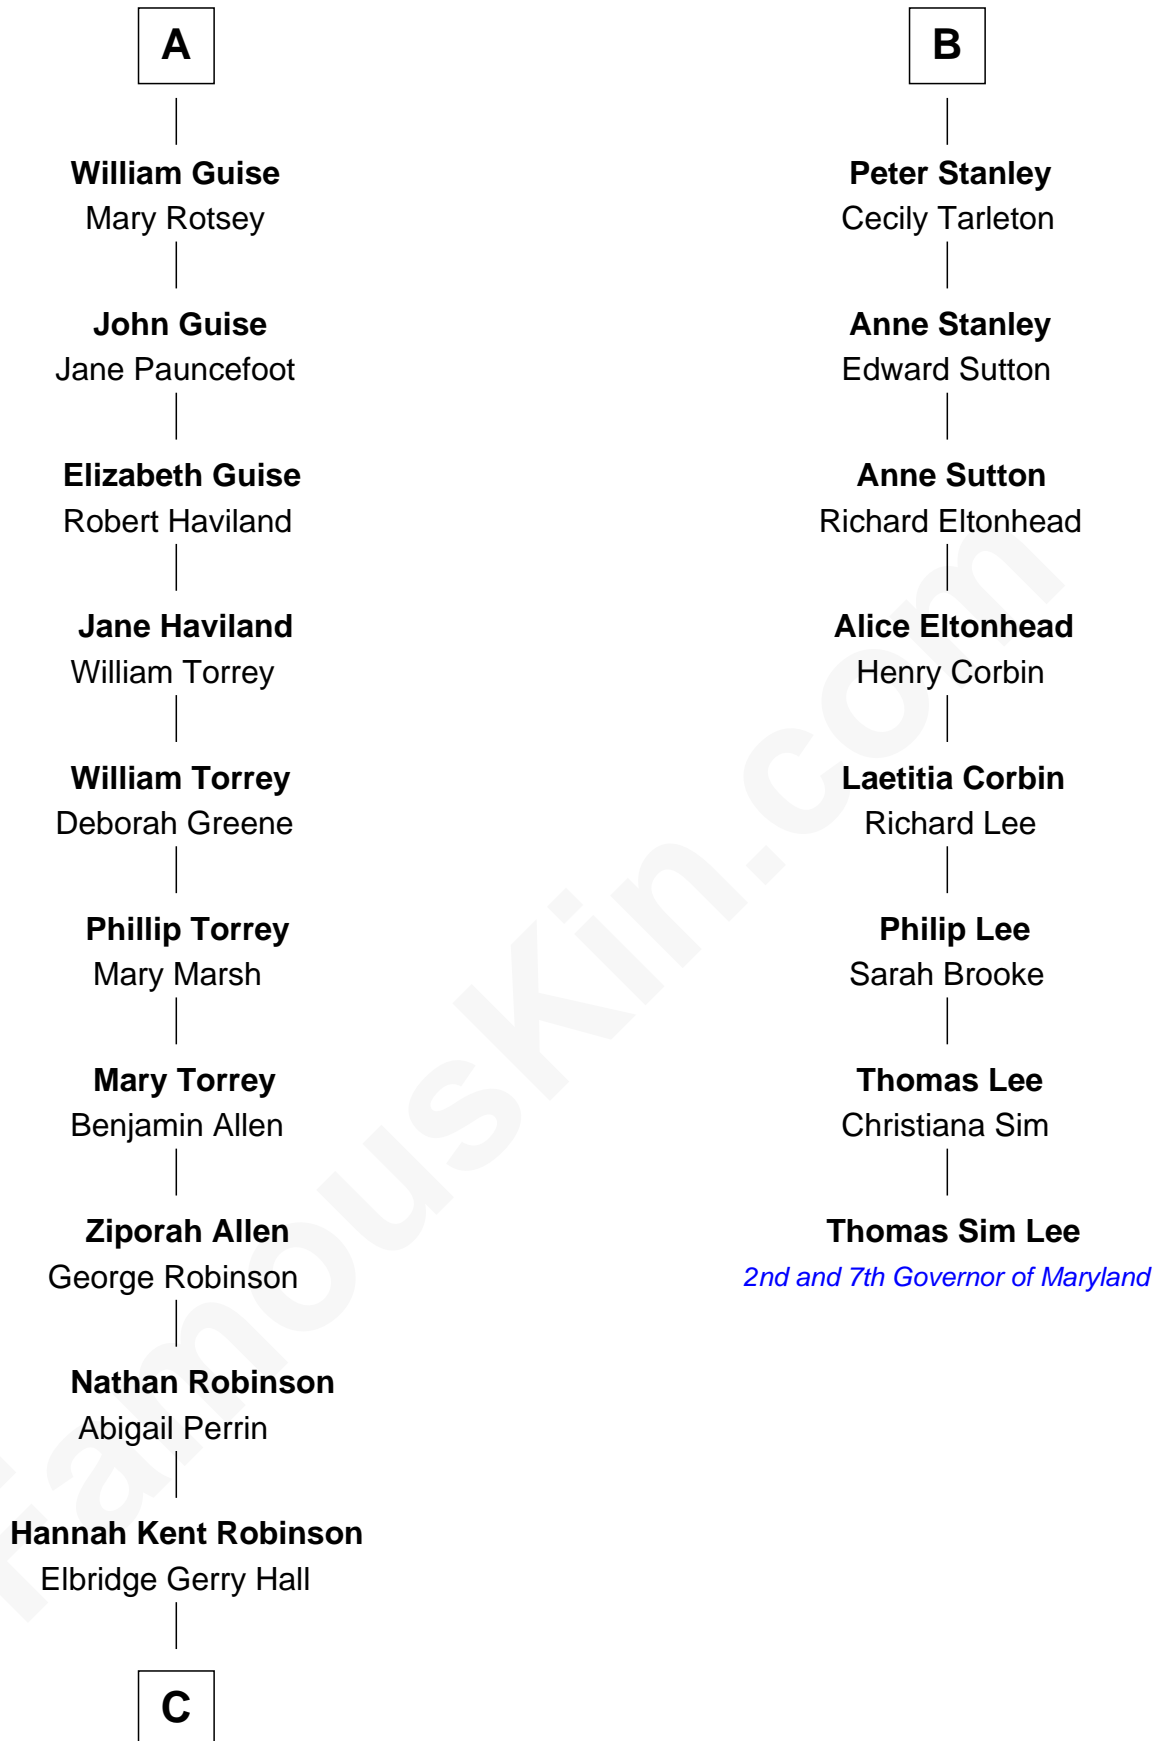

**FamousKin.com**  
**Relationship Chart of**  
**Raquel Welch**  
*Movie Actress*

**14th cousin 6 times removed of**  
**Thomas Sim Lee**  
*2nd and 7th Governor of Maryland*

**Katherine de Hastang**  
 Ralph de Stafford

**C**

Justin Smith Hall  
Sarah Mehitable Stanford

Emery Stanford Hall  
Clara Louise Adams

Josephine Sarah Hall  
Armando Carlos Tejada

Raquel Welch  
*aka Raquel Welch*

FamousKin.com