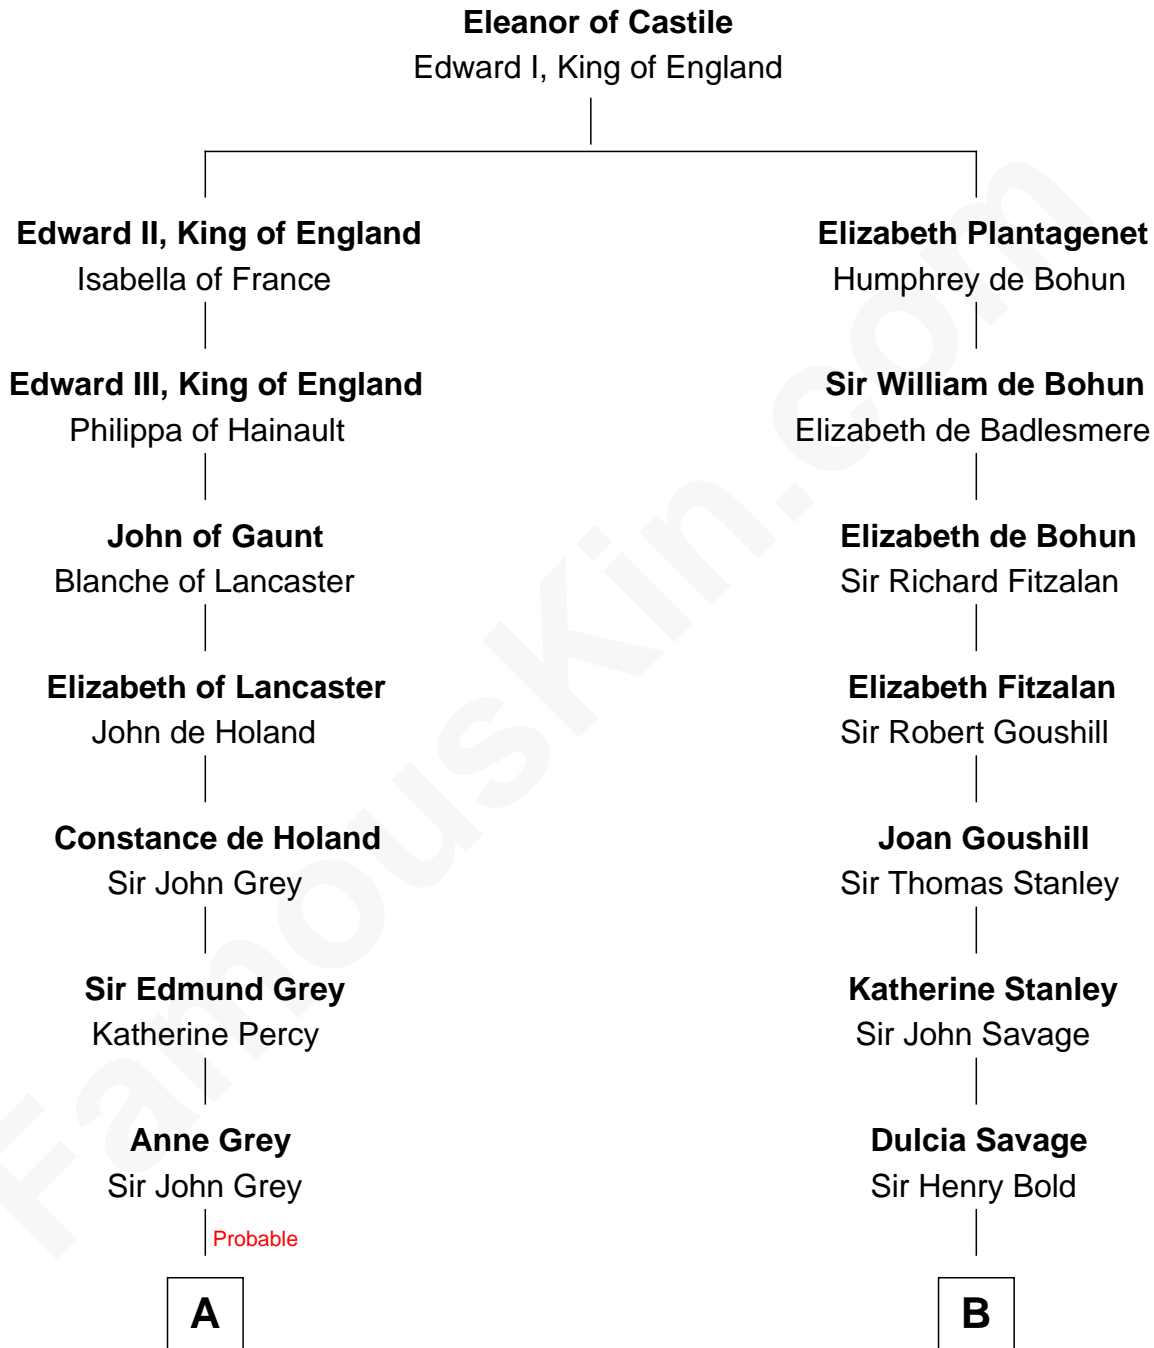

FamousKin.com

Relationship Chart of

Raquel Welch

Movie Actress

15th cousin 6 times removed of

Thomas Sim Lee
2nd and 7th Governor of Maryland

C

Hannah Kent Robinson