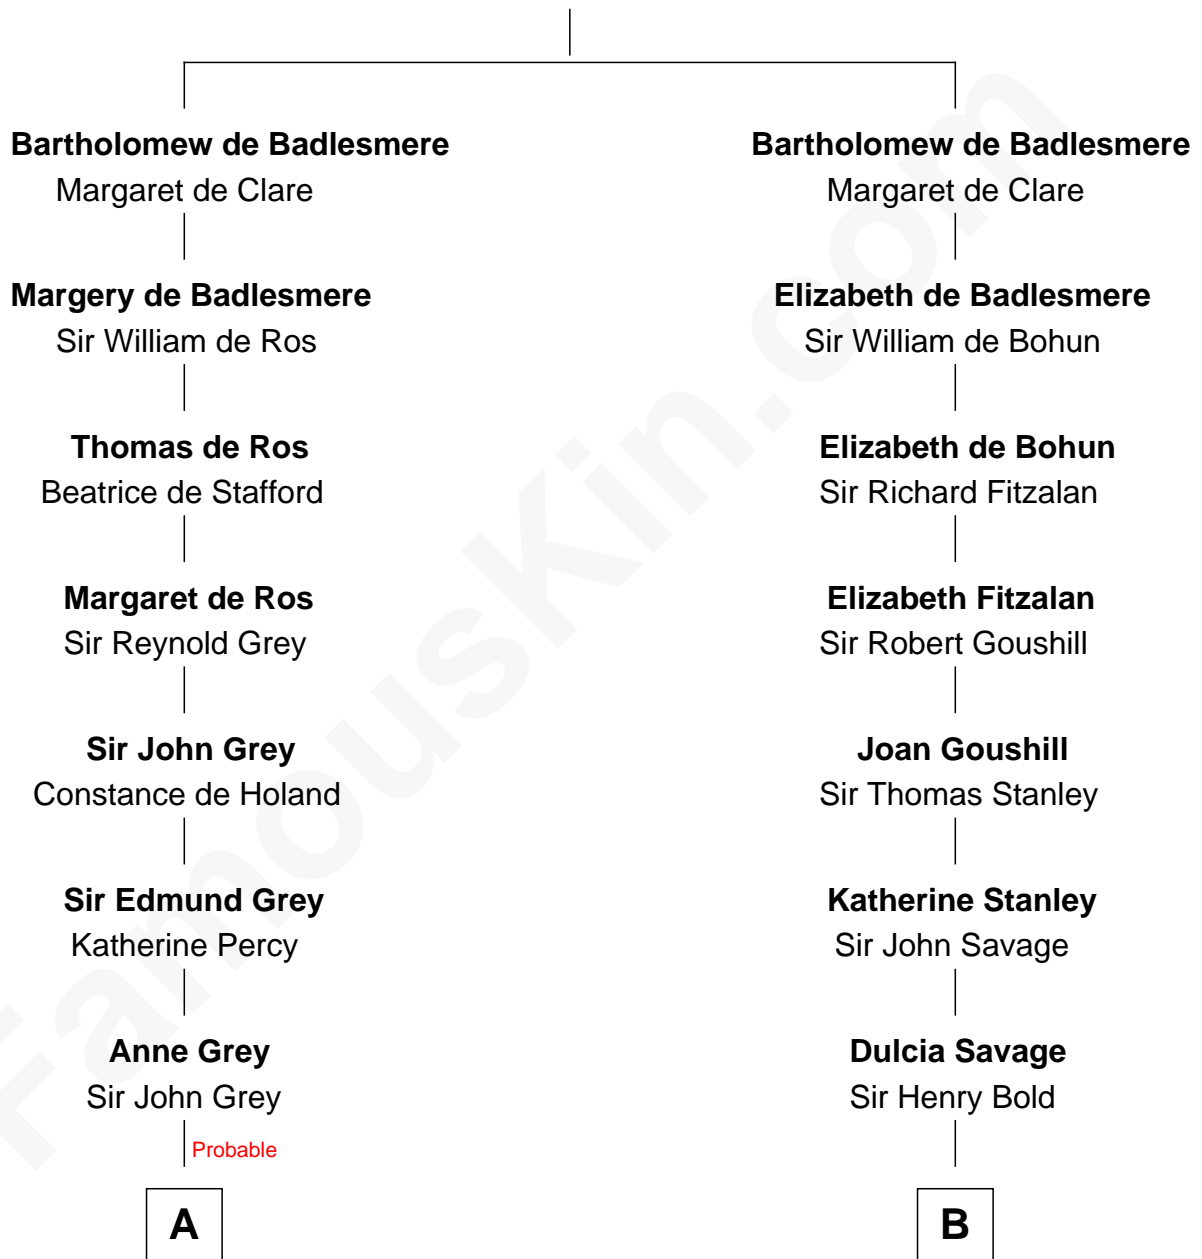

# FamousKin.com Relationship Chart of

**Raquel Welch**  
*Movie Actress*

15th cousin 6 times removed of

**Thomas Sim Lee**  
*2nd and 7th Governor of Maryland*

**Gunselm de Badlesmere**

**C**

**Hannah Kent Robinson**

Elbridge Gerry Hall

**Justin Smith Hall**

Sarah Mehitable Stanford

**Emery Stanford Hall**

Clara Louise Adams

**Josephine Sarah Hall**

Armando Carlos Tejada

**Raquel Welch**

*aka Raquel Welch*