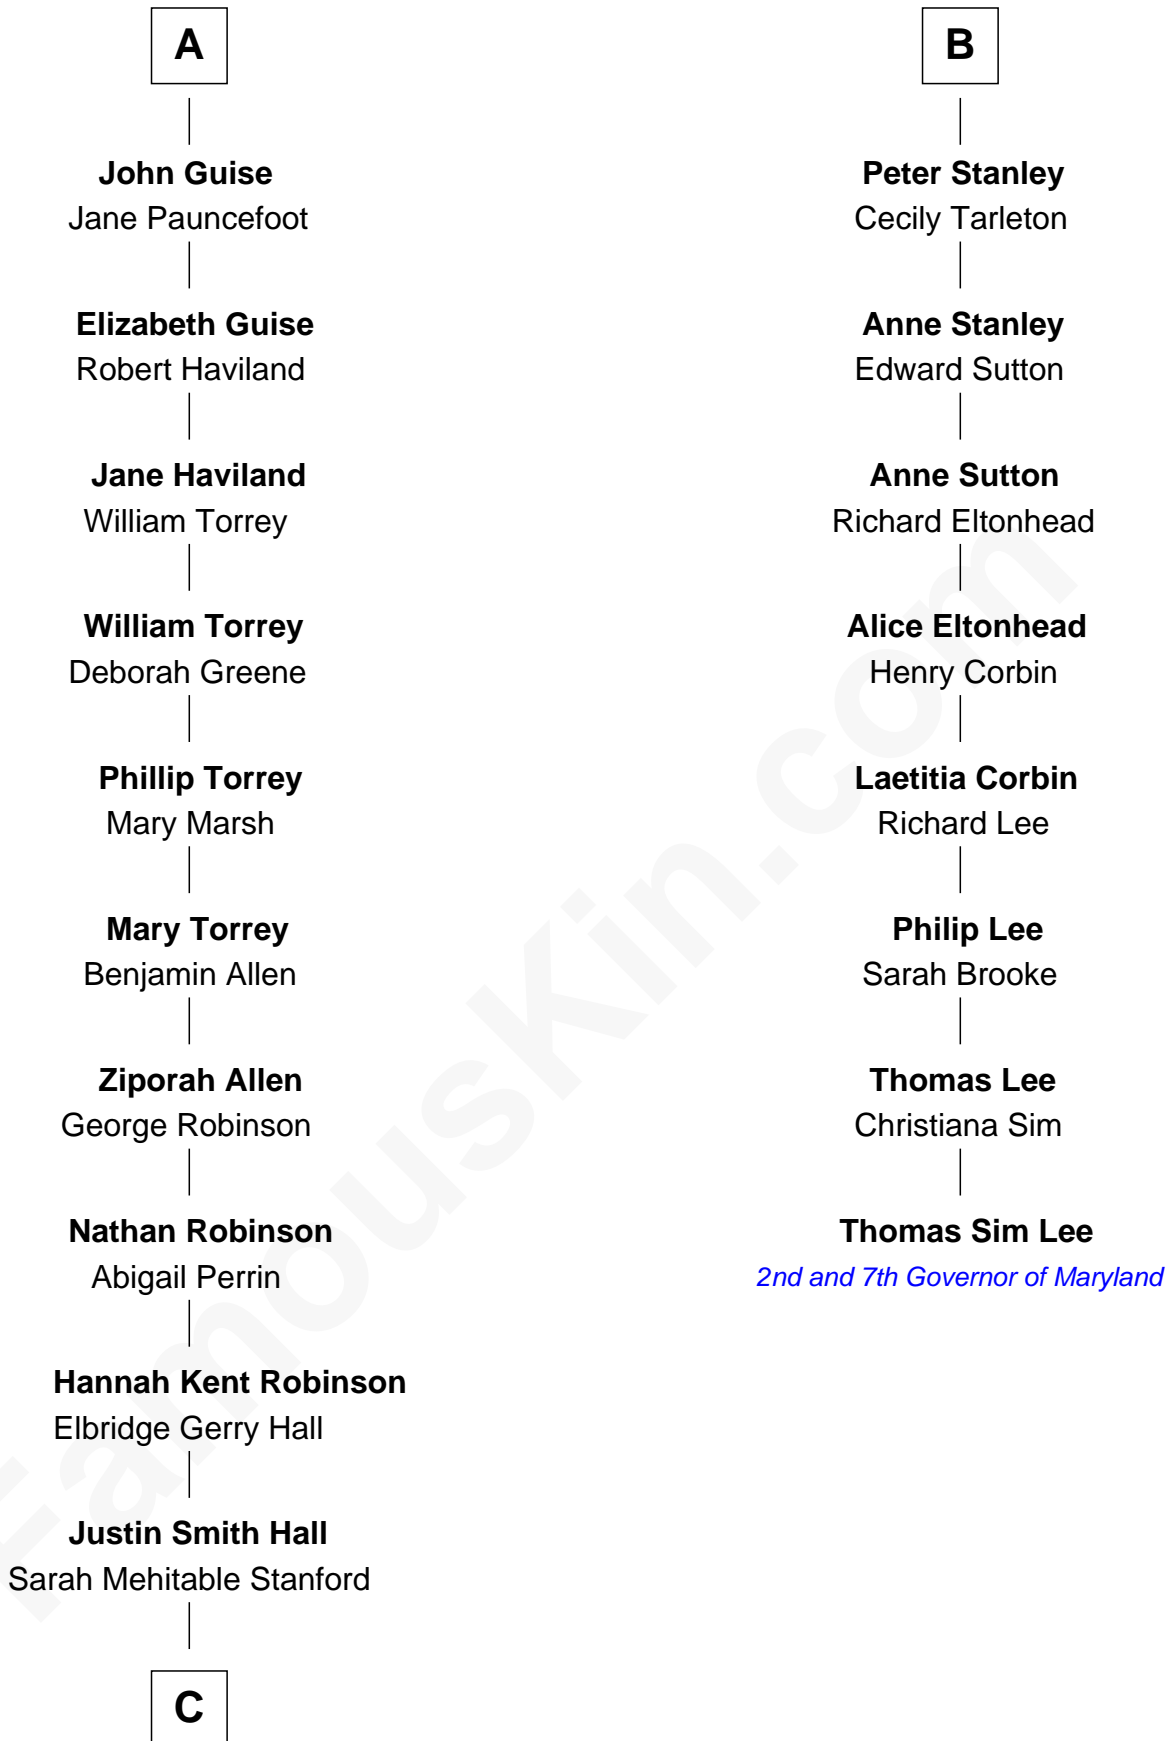

FamousKin.com Relationship Chart of

Raquel Welch
Movie Actress

14th cousin 5 times removed of

Thomas Sim Lee
2nd and 7th Governor of Maryland

C

—
Emery Stanford Hall
Clara Louise Adams

—
Josephine Sarah Hall
Armando Carlos Tejada

—
Raquel Welch
aka Raquel Welch

FamousKin.com