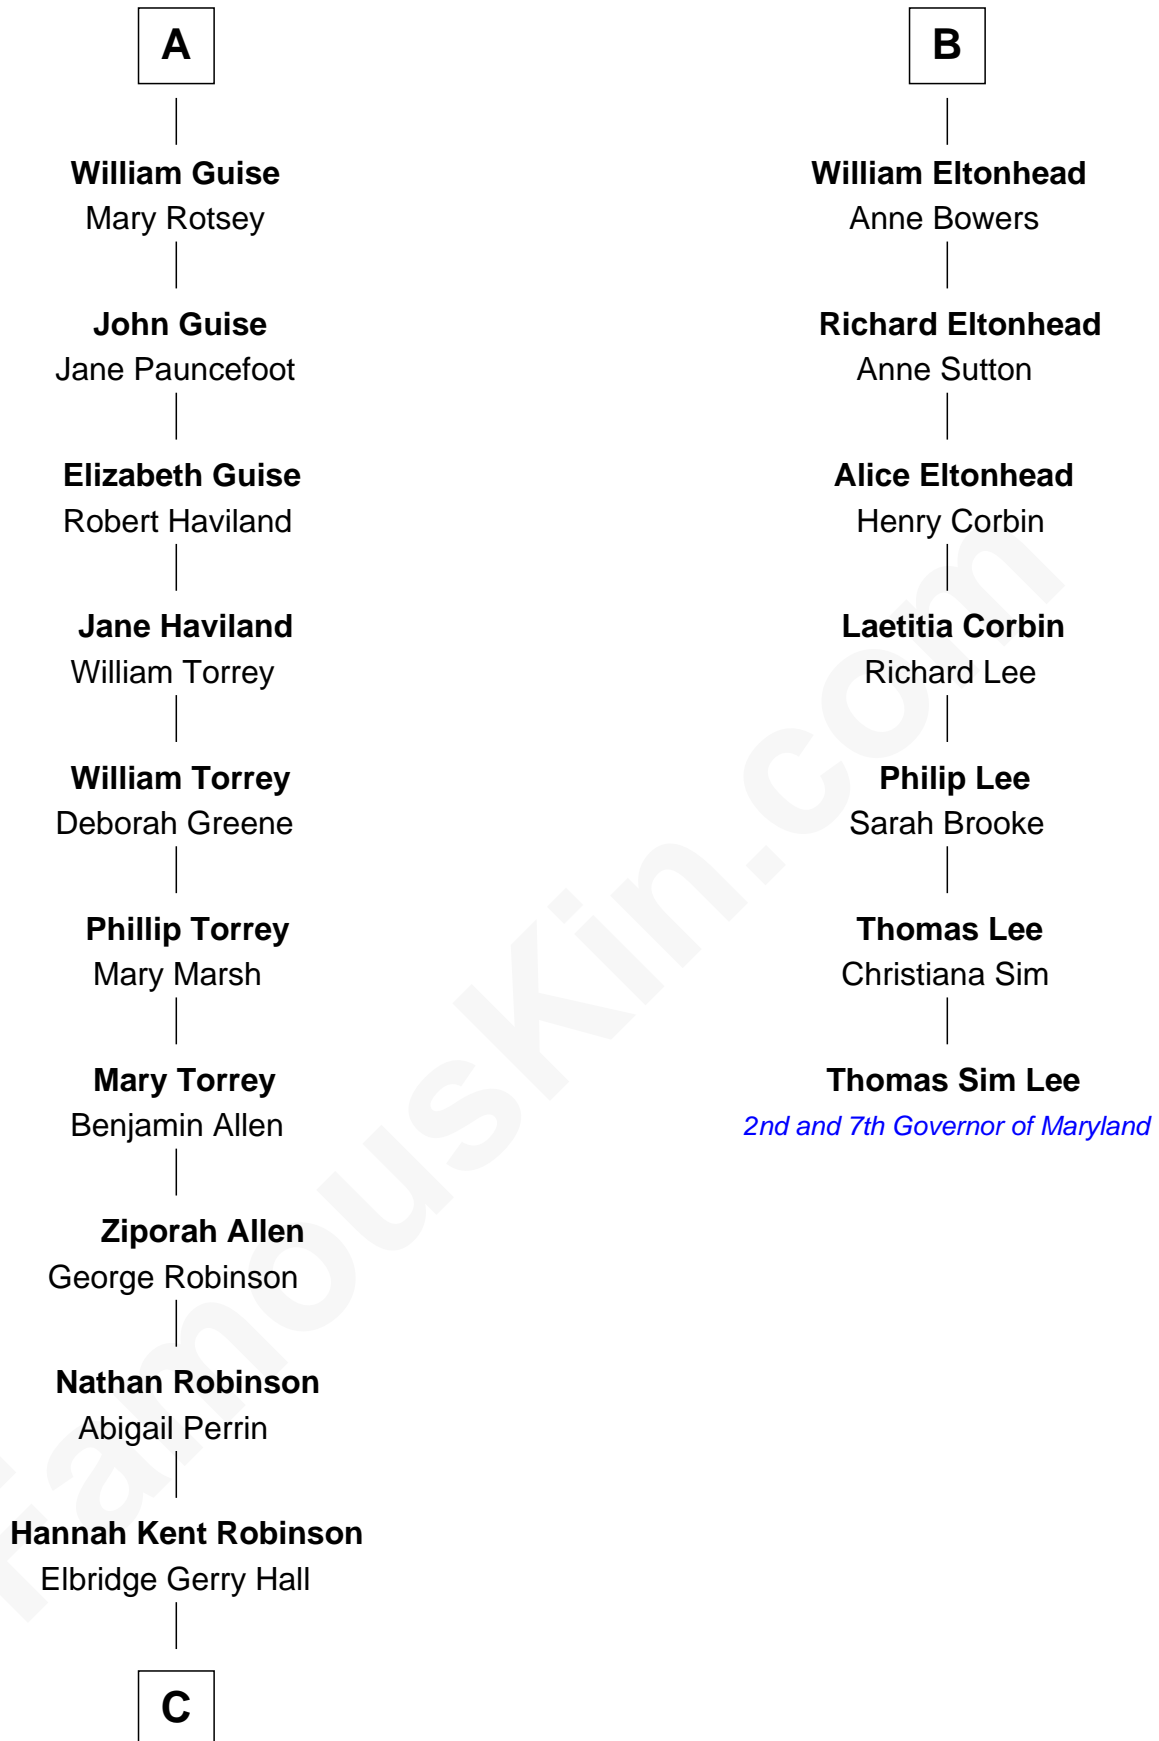

FamousKin.com
Relationship Chart of
Raquel Welch
Movie Actress

13th cousin 7 times removed of
Thomas Sim Lee
2nd and 7th Governor of Maryland

C

Justin Smith Hall
Sarah Mehitable Stanford

Emery Stanford Hall
Clara Louise Adams

Josephine Sarah Hall
Armando Carlos Tejada

Raquel Welch
aka Raquel Welch