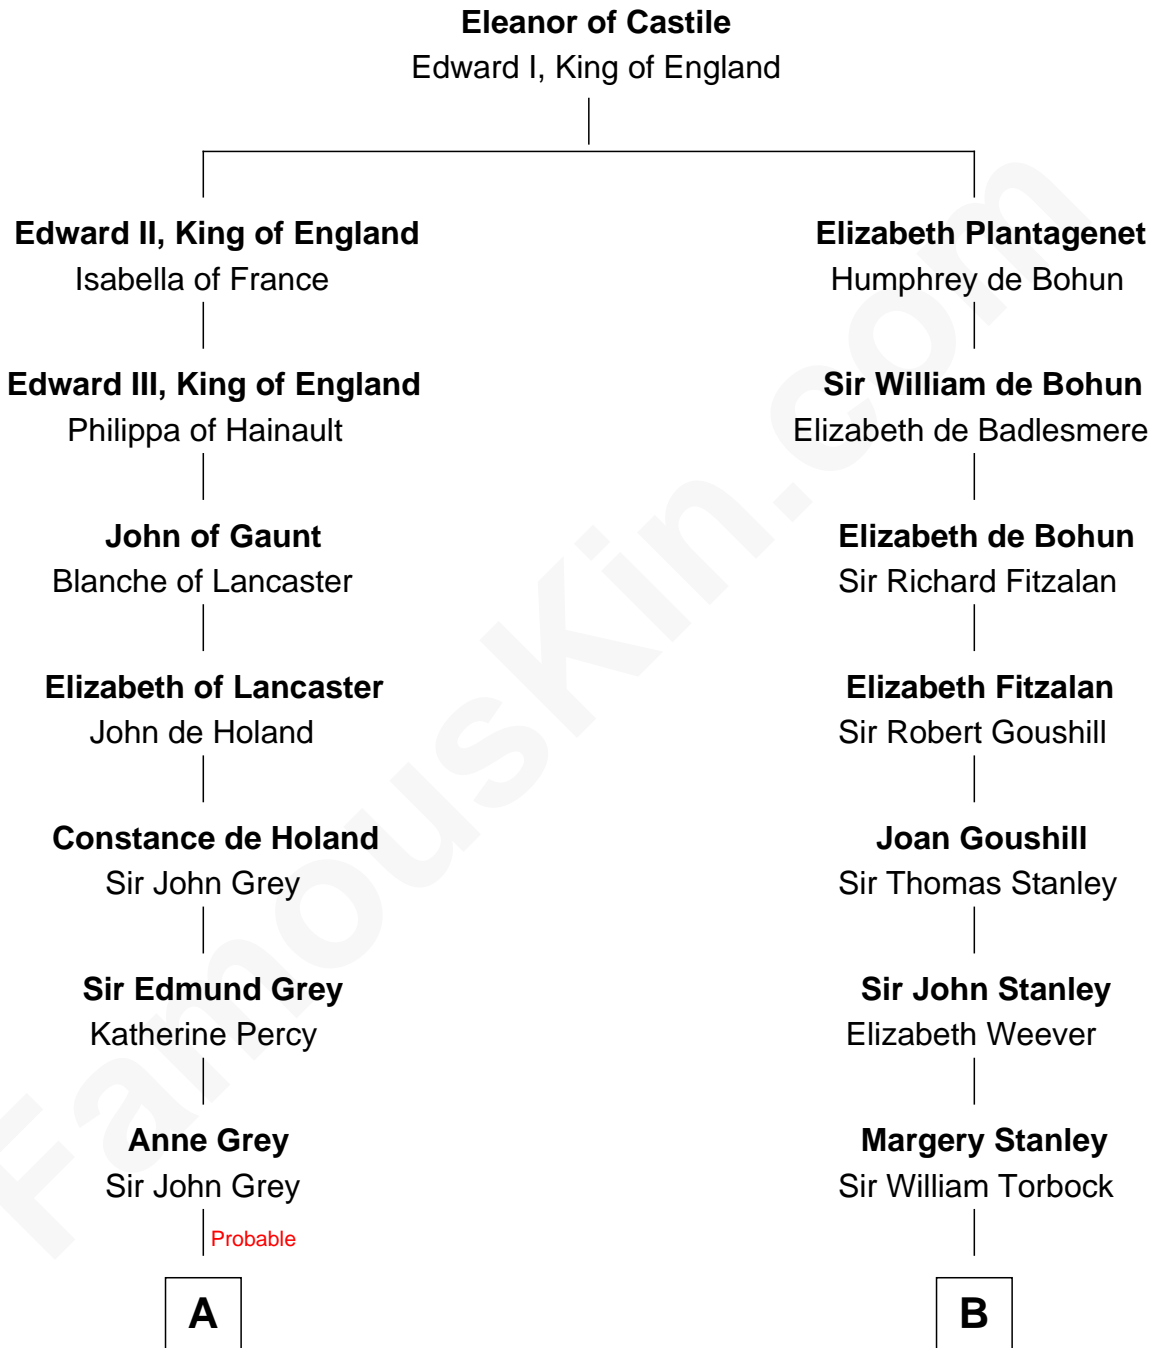

FamousKin.com Relationship Chart of

Raquel Welch

Movie Actress

16th cousin 5 times removed of

Edward Lloyd V

13th Governor of Maryland

C

Hannah Kent Robinson

Elbridge Gerry Hall

Justin Smith Hall

Sarah Mehitable Stanford

Emery Stanford Hall

Clara Louise Adams

Josephine Sarah Hall

Armando Carlos Tejada

Raquel Welch