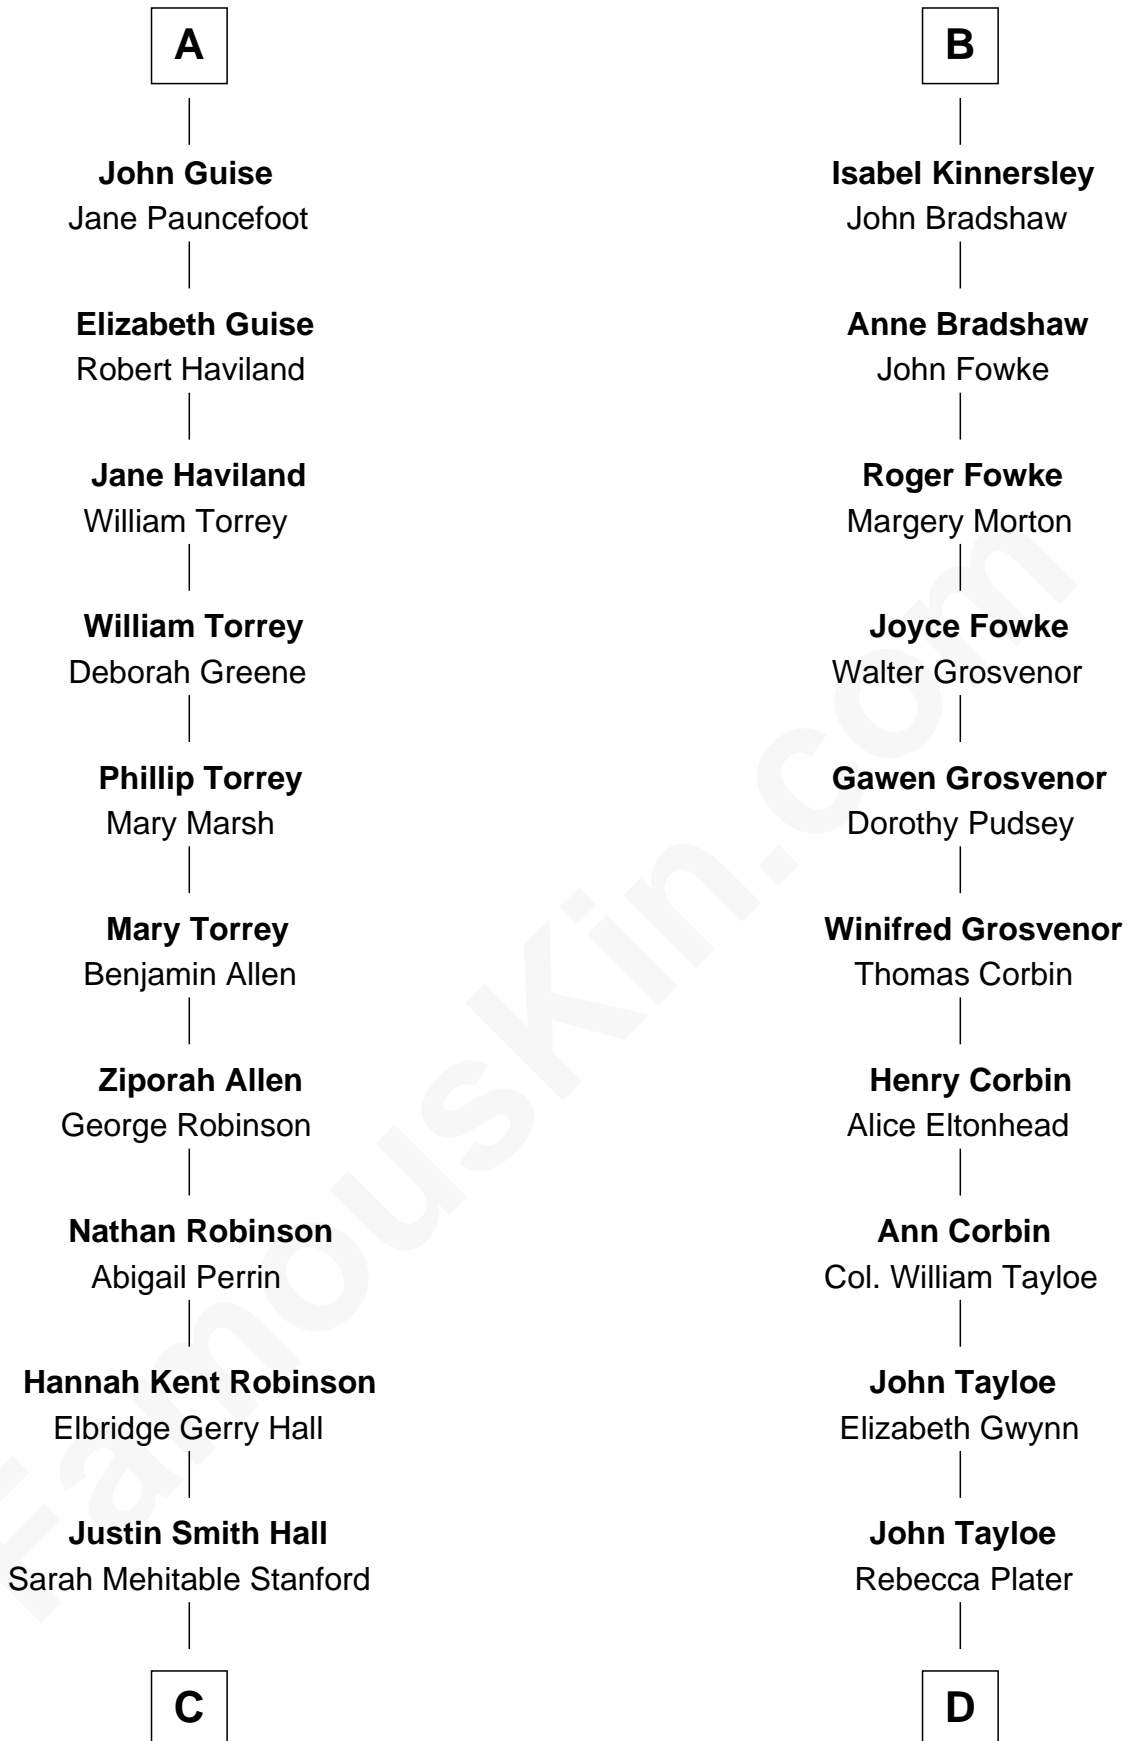

FamousKin.com Relationship Chart of

Raquel Welch

Movie Actress

18th cousin 1 time removed of

Edward Lloyd V

13th Governor of Maryland

Sir William de Ros
Margery de Badlesmere

Thomas de Ros
Beatrice de Stafford

Margaret de Ros
Sir Reynold Grey

Sir John Grey
Constance de Holand

Sir Edmund Grey
Katherine Percy

Anne Grey
Sir John Grey

Probable

Tacy Grey
John Guise

William Guise
Mary Rotsey

A

Maud de Roos
John de Welles

Margery de Welles
Stephen le Scrope

Maude le Scrope
Sir Baldwin Freville

Joyce Freville
Sir Roger Aston

Sir Robert Aston
Isabel Brereton

John Aston
Elizabeth Delves

Margaret Aston
John Kinnersley

B

C

Emery Stanford Hall
Clara Louise Adams

Josephine Sarah Hall
Armando Carlos Tejada

Raquel Welch
aka Raquel Welch

D

Elizabeth Tayloe
Col. Edward Lloyd

Edward Lloyd V
13th Governor of Maryland