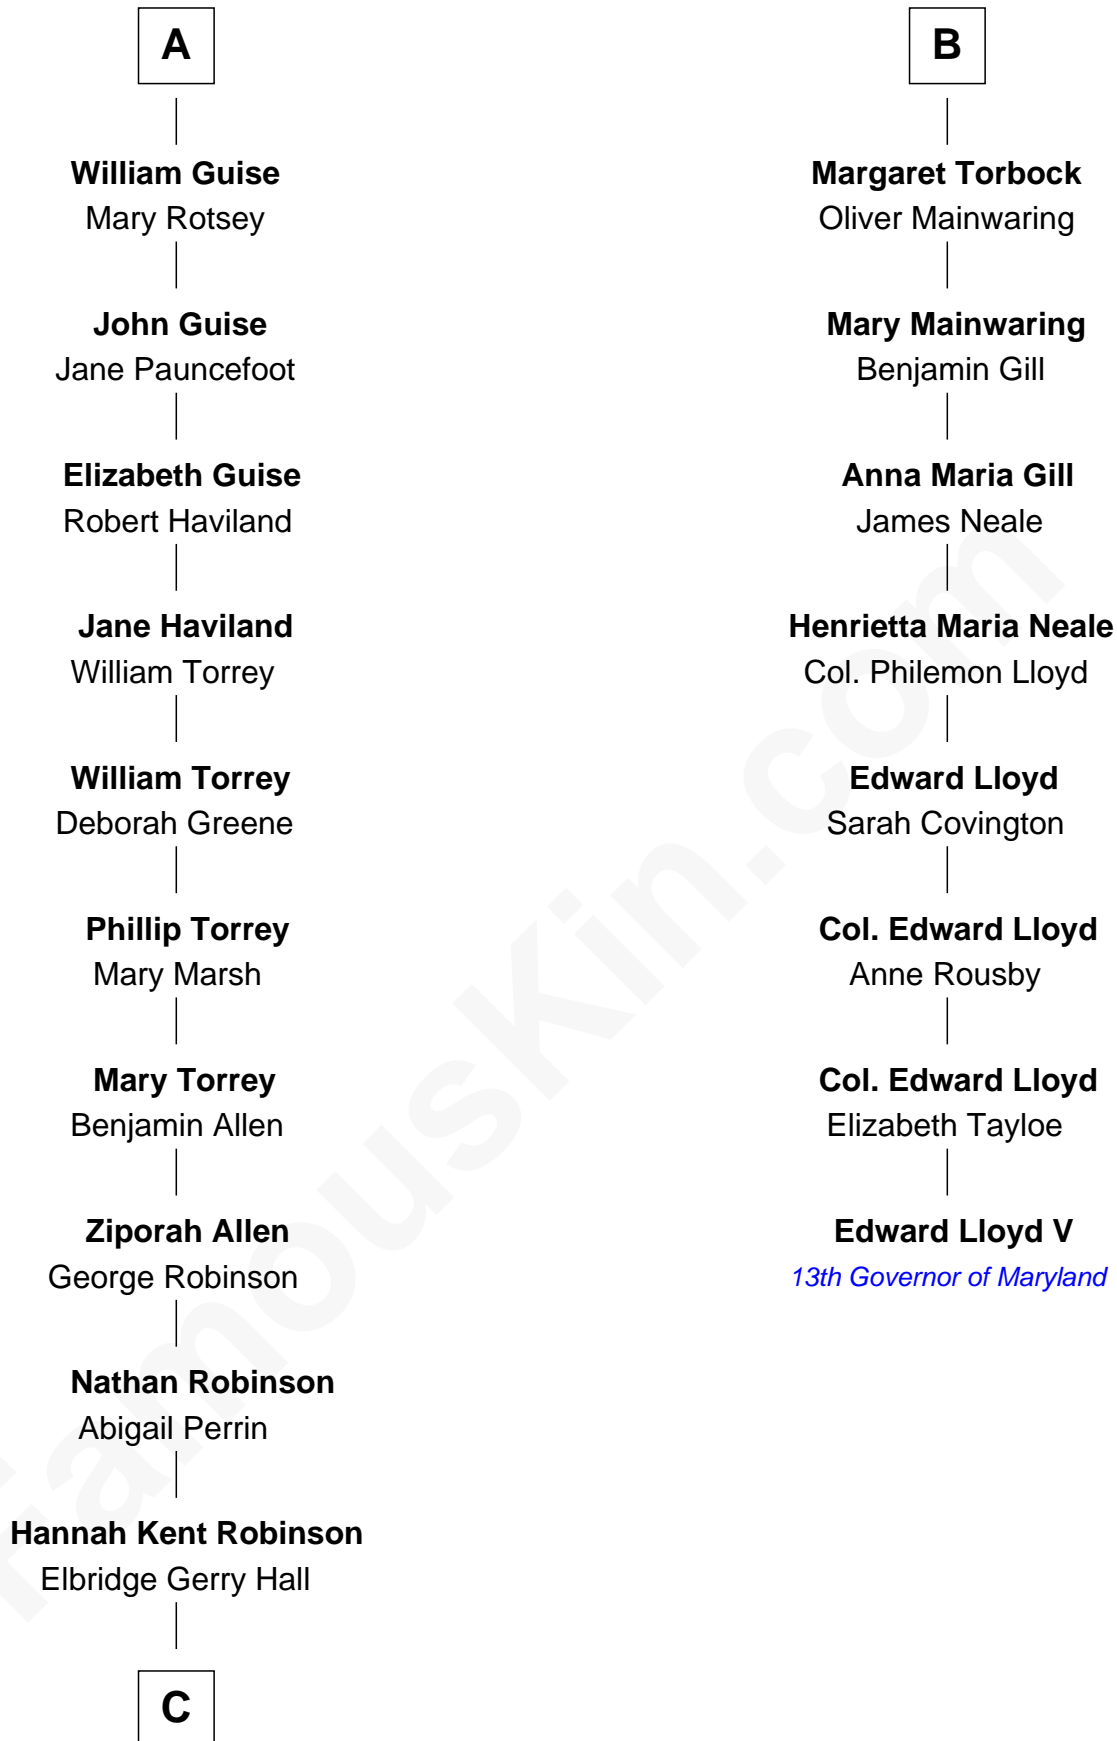

**FamousKin.com**  
**Relationship Chart of**  
**Raquel Welch**  
*Movie Actress*

**14th cousin 6 times removed of**  
**Edward Lloyd V**  
*13th Governor of Maryland*

*13th Governor of Maryland*

**C**

Justin Smith Hall  
Sarah Mehitable Stanford

Emery Stanford Hall  
Clara Louise Adams

Josephine Sarah Hall  
Armando Carlos Tejada

Raquel Welch  
*aka Raquel Welch*

FamousKin.com