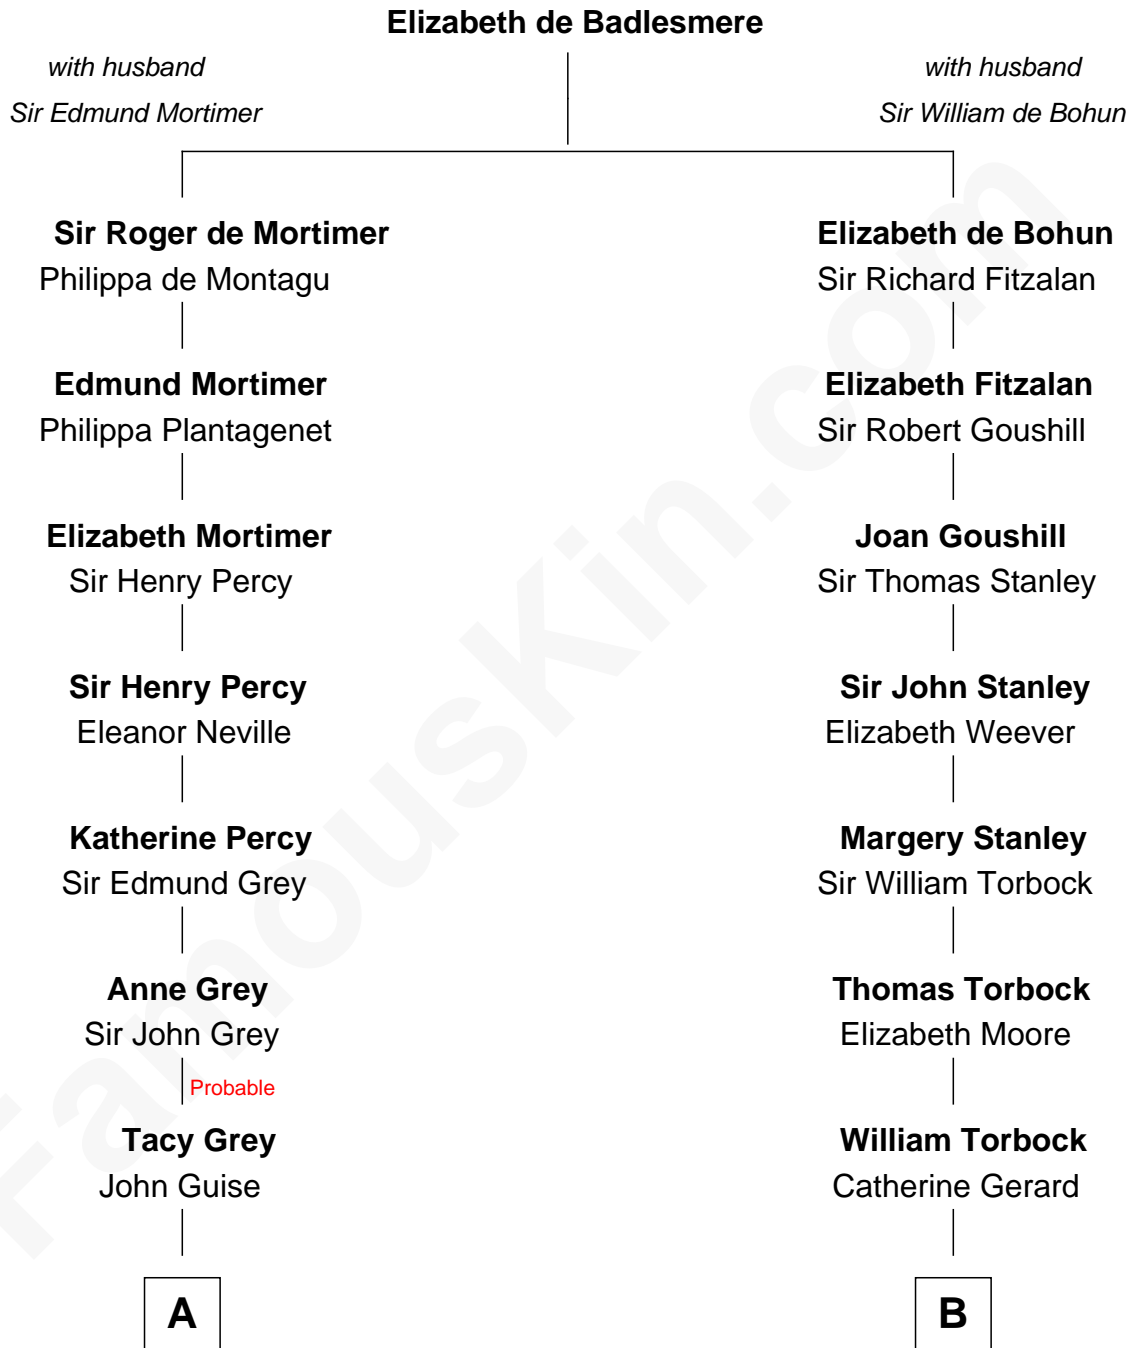

**FamousKin.com**  
**Relationship Chart of**  
**Raquel Welch**  
*Movie Actress*

**14th cousin 6 times removed of**  
**Edward Lloyd V**  
*13th Governor of Maryland*

*13th Governor of Maryland*

**C**

Justin Smith Hall  
Sarah Mehitable Stanford

Emery Stanford Hall  
Clara Louise Adams

Josephine Sarah Hall  
Armando Carlos Tejada

Raquel Welch  
*aka Raquel Welch*

FamousKin.com