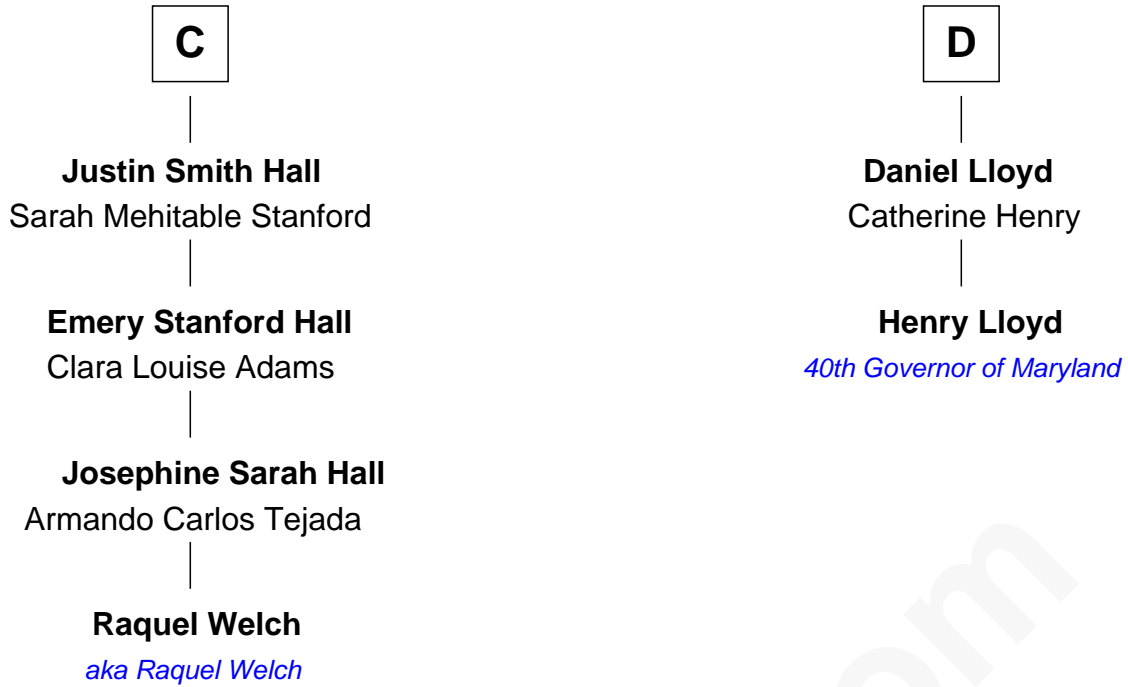

FamousKin.com Relationship Chart of

Raquel Welch

Movie Actress

18th cousin 2 times removed of

Henry Lloyd

40th Governor of Maryland

FamousKin.com