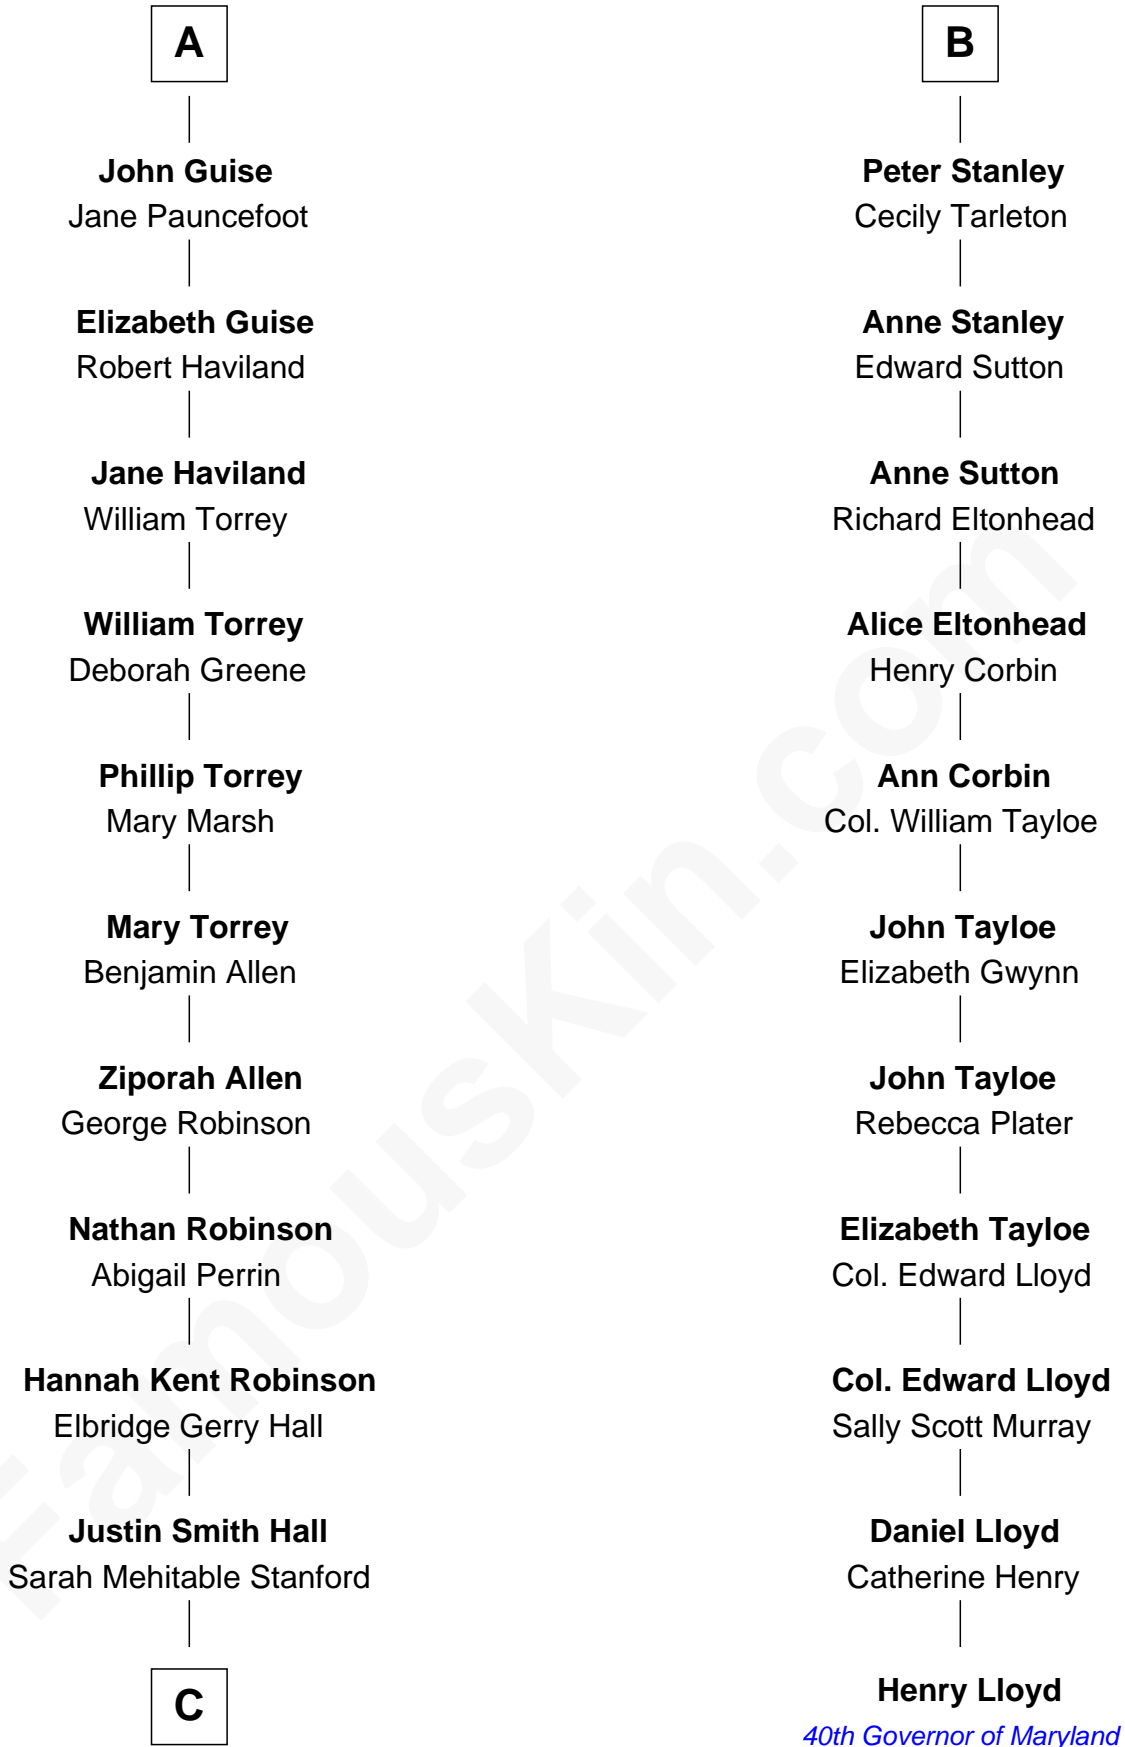

# FamousKin.com Relationship Chart of

**Raquel Welch**

*Movie Actress*

17th cousin 2 times removed of

**Henry Lloyd**

*40th Governor of Maryland*

**Ralph de Stafford**

*with wife  
Margaret de Audley*

William Stanley

**Anne Grey**

Sir John Grey

**William Stanley**

Alice Hoghton

*Probable*

**Tacy Grey**

John Guise

**Sir William Stanley**

Agnes Grosvenor

**William Guise**

Mary Rotsey

**Sir William Stanley**

Anne Harington

**A**

**B**

**C**

—  
**Emery Stanford Hall**  
Clara Louise Adams

—  
**Josephine Sarah Hall**  
Armando Carlos Tejada

—  
**Raquel Welch**  
*aka Raquel Welch*

FamousKin.com