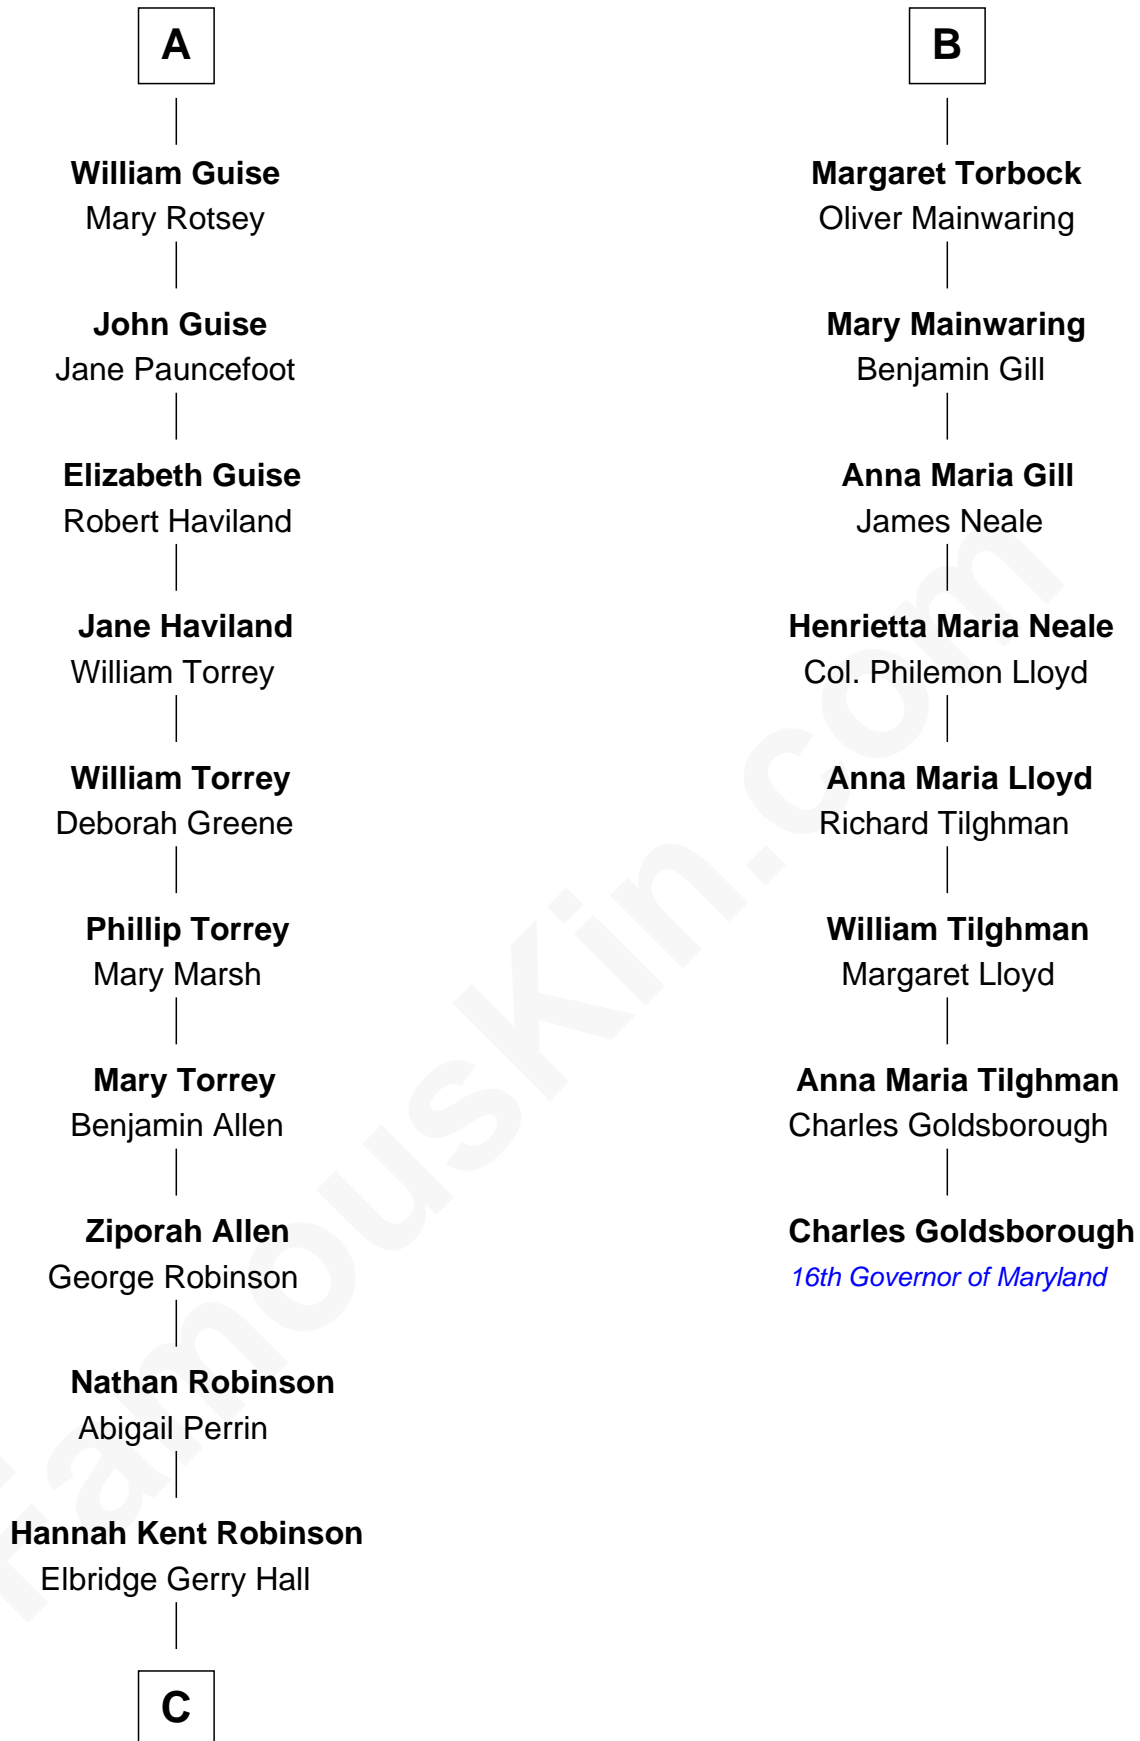

**FamousKin.com**  
**Relationship Chart of**  
**Raquel Welch**  
*Movie Actress*

14th cousin 6 times removed of

**Charles Goldsborough**  
*16th Governor of Maryland*

**C**

Justin Smith Hall  
Sarah Mehitable Stanford

Emery Stanford Hall  
Clara Louise Adams

Josephine Sarah Hall  
Armando Carlos Tejada

**Raquel Welch**  
*aka Raquel Welch*