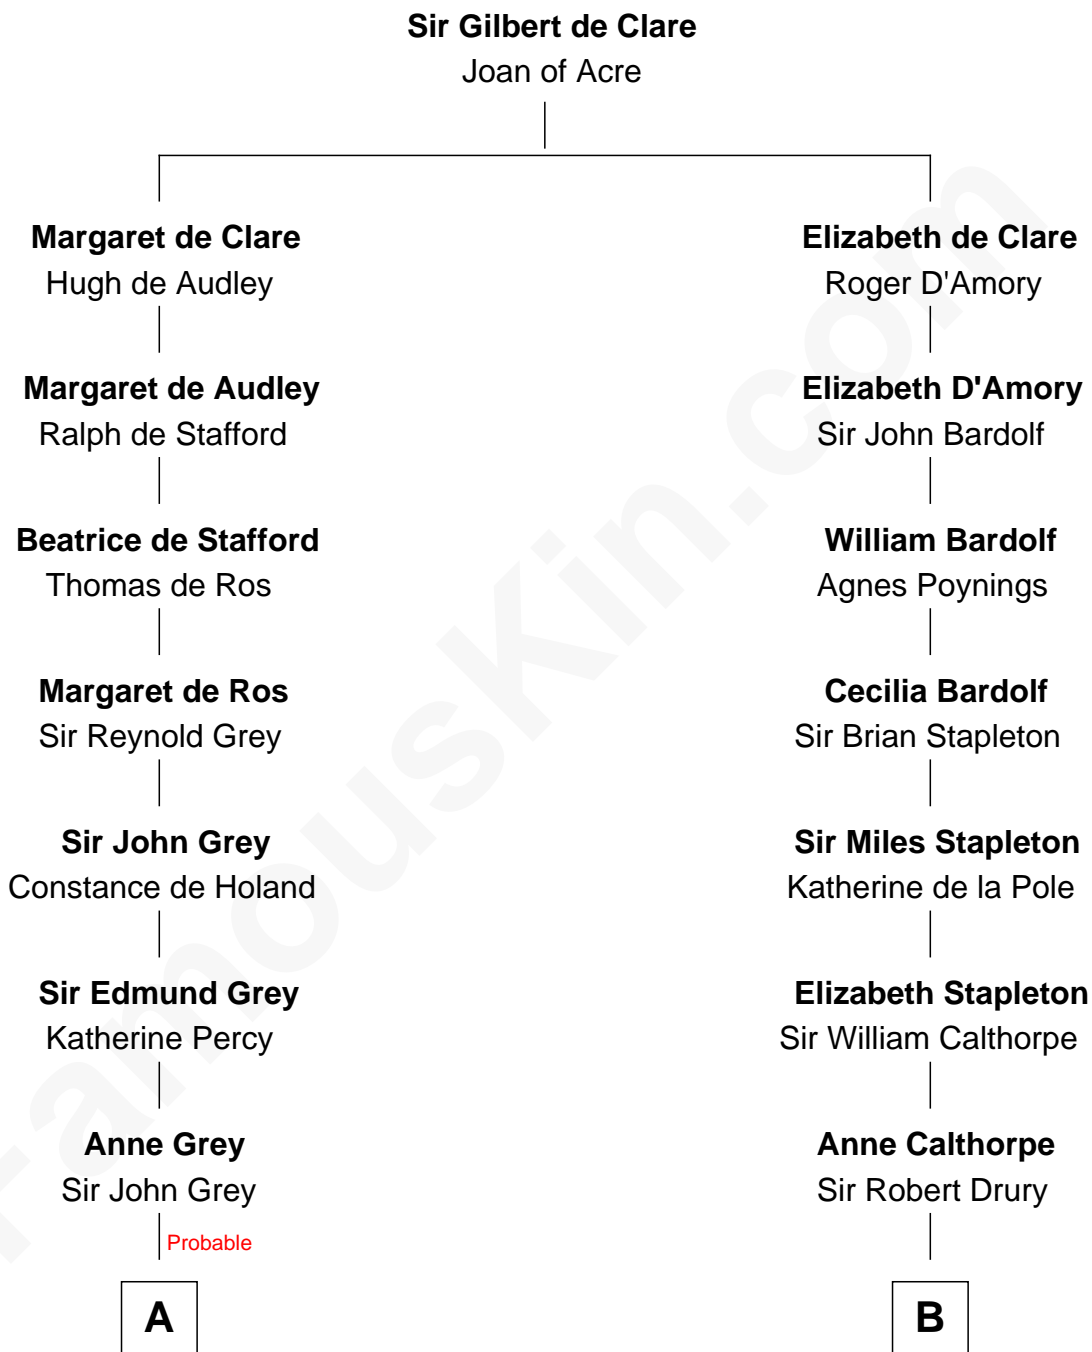

**FamousKin.com**  
**Relationship Chart of**  
**Raquel Welch**  
*Movie Actress*

16th cousin 5 times removed of  
**Charles Carnan Ridgely**  
*15th Governor of Maryland*

**C**

**Hannah Kent Robinson**

Elbridge Gerry Hall

**Justin Smith Hall**

Sarah Mehitable Stanford

**Emery Stanford Hall**

Clara Louise Adams

**Josephine Sarah Hall**

Armando Carlos Tejada

**Raquel Welch**