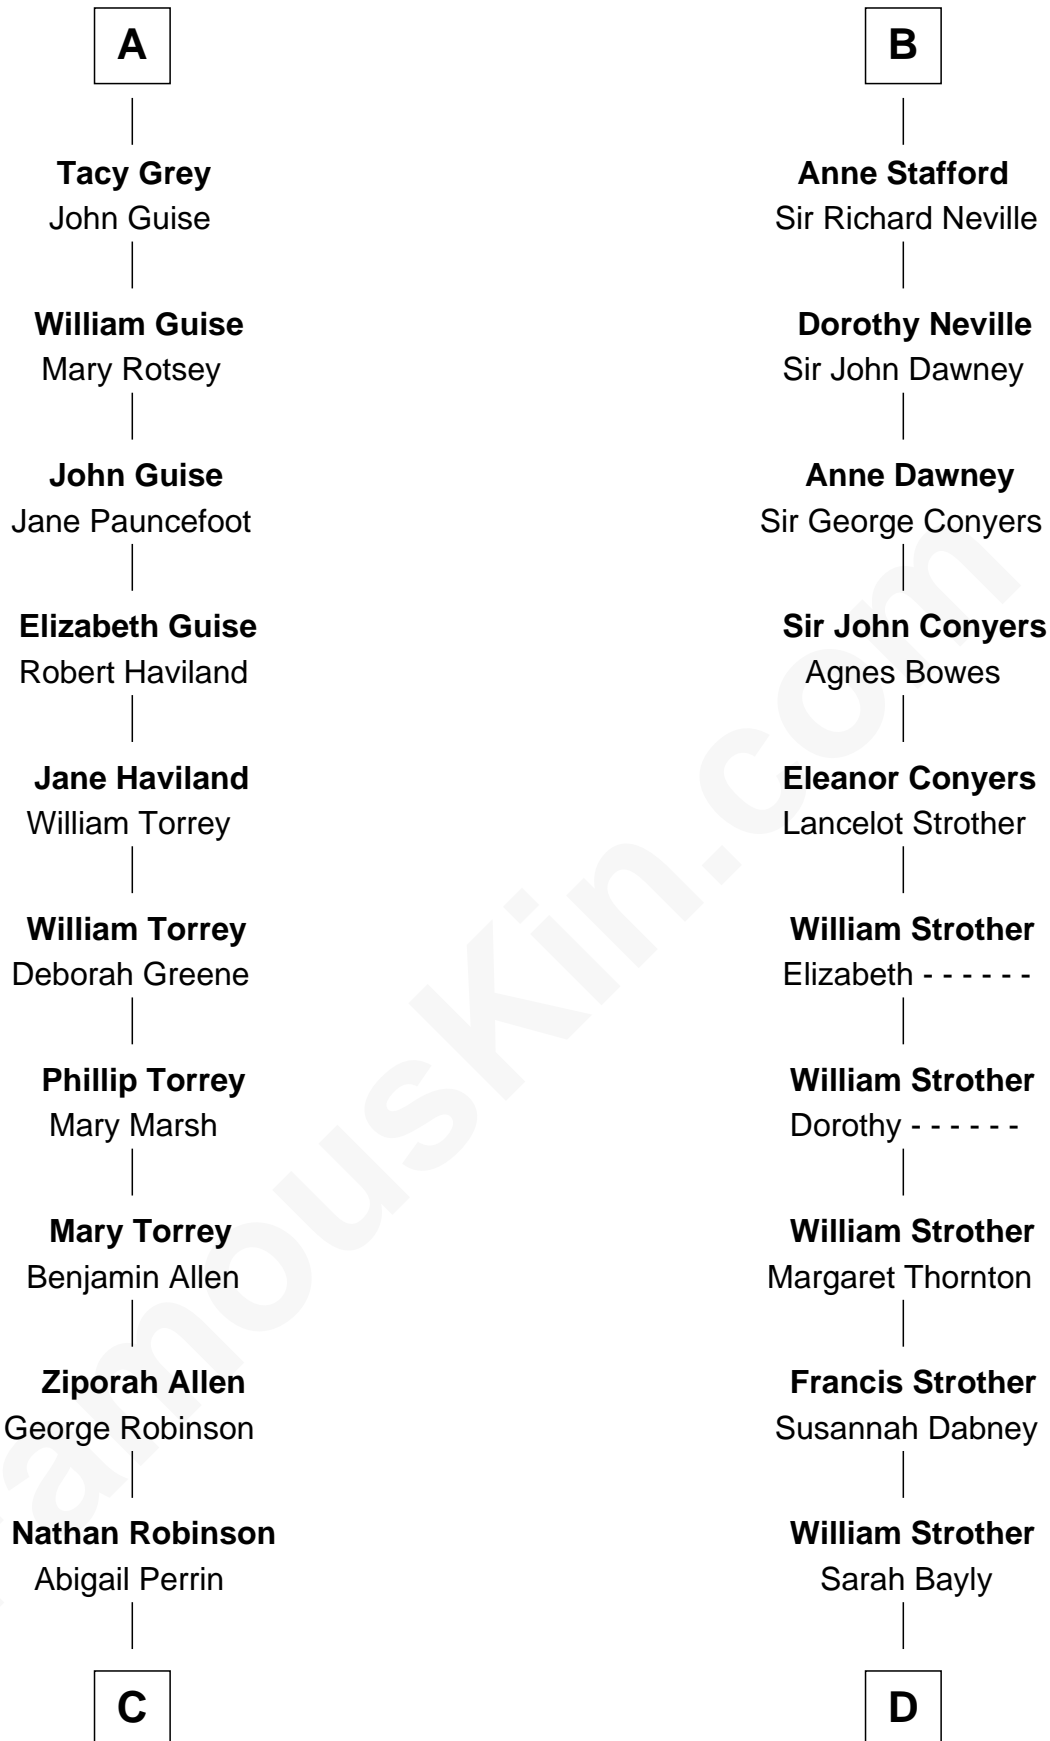

# FamousKin.com Relationship Chart of

**Raquel Welch**

*Movie Actress*

18th cousin 3 times removed of

**Zachary Taylor**

*12th U.S. President*

**Nicholas de Stafford**

**C**

**Hannah Kent Robinson**

Elbridge Gerry Hall

**Justin Smith Hall**

Sarah Mehitable Stanford

**Emery Stanford Hall**

Clara Louise Adams

**Josephine Sarah Hall**

Armando Carlos Tejada

**Raquel Welch**

*aka Raquel Welch*

**D**

**Sarah Dabney Strother**

Col. Richard Taylor

**Zachary Taylor**

*12th U.S. President*