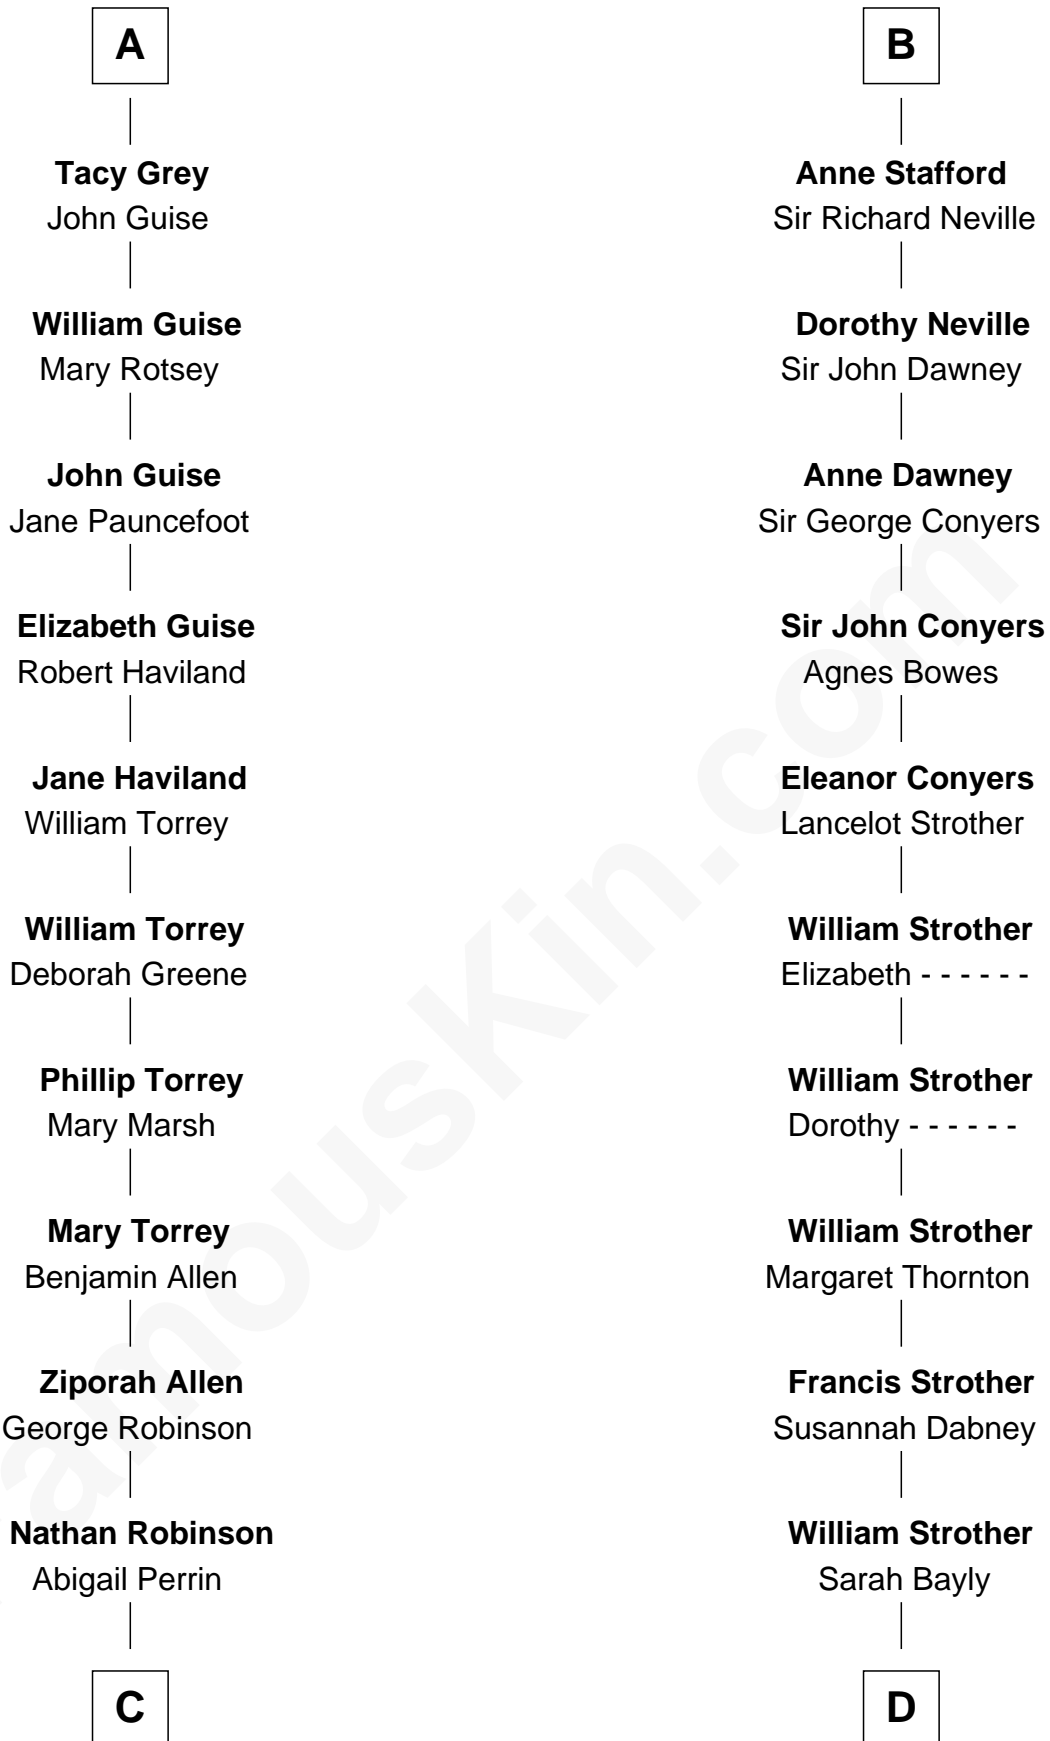

FamousKin.com Relationship Chart of

Raquel Welch

Movie Actress

18th cousin 3 times removed of

Zachary Taylor

12th U.S. President

Ralph Basset

Hawise - - - - -

Margaret Basset
Edmund de Stafford

Ralph de Stafford
Margaret de Audley

Beatrice de Stafford
Thomas de Ros

Margaret de Ros
Sir Reynold Grey

Sir John Grey
Constance de Holand

Sir Edmund Grey
Katherine Percy

Anne Grey
Sir John Grey

Probable

A

Margaret Basset
Edmund de Stafford

Ralph de Stafford
Katherine de Hastang

Margaret Stafford
Sir John Stafford

Ralph Stafford
Maud de Hastang

Sir Humphrey Stafford
Elizabeth Burdet

Sir Humphrey Stafford
Eleanor Aylesbury

Humphrey Stafford
Katherine Fray

B

C

Hannah Kent Robinson

Elbridge Gerry Hall

Justin Smith Hall

Sarah Mehitable Stanford