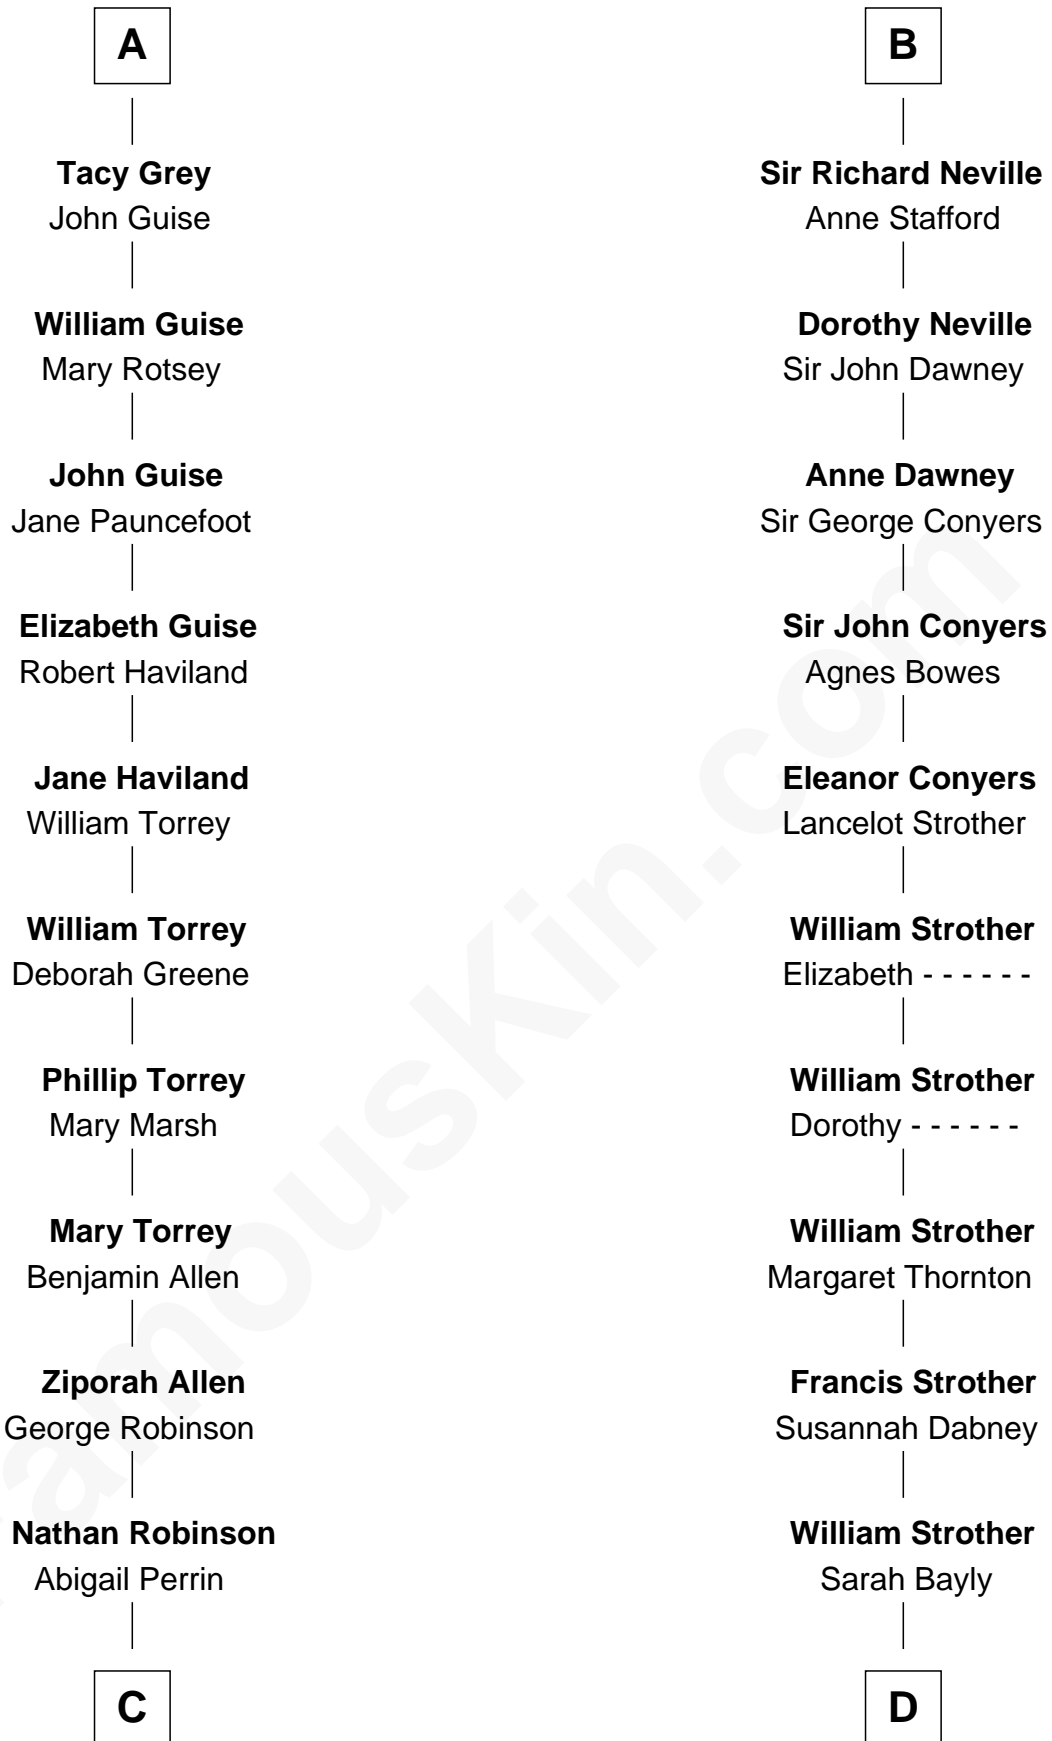

FamousKin.com Relationship Chart of

Raquel Welch
Movie Actress

18th cousin 3 times removed of

Zachary Taylor
12th U.S. President

C

Hannah Kent Robinson

Elbridge Gerry Hall

Justin Smith Hall

Sarah Mehitable Stanford

Emery Stanford Hall

Clara Louise Adams

Josephine Sarah Hall

Armando Carlos Tejada

Raquel Welch

aka Raquel Welch

D

Sarah Dabney Strother

Col. Richard Taylor

Zachary Taylor

12th U.S. President

FamousKin.com