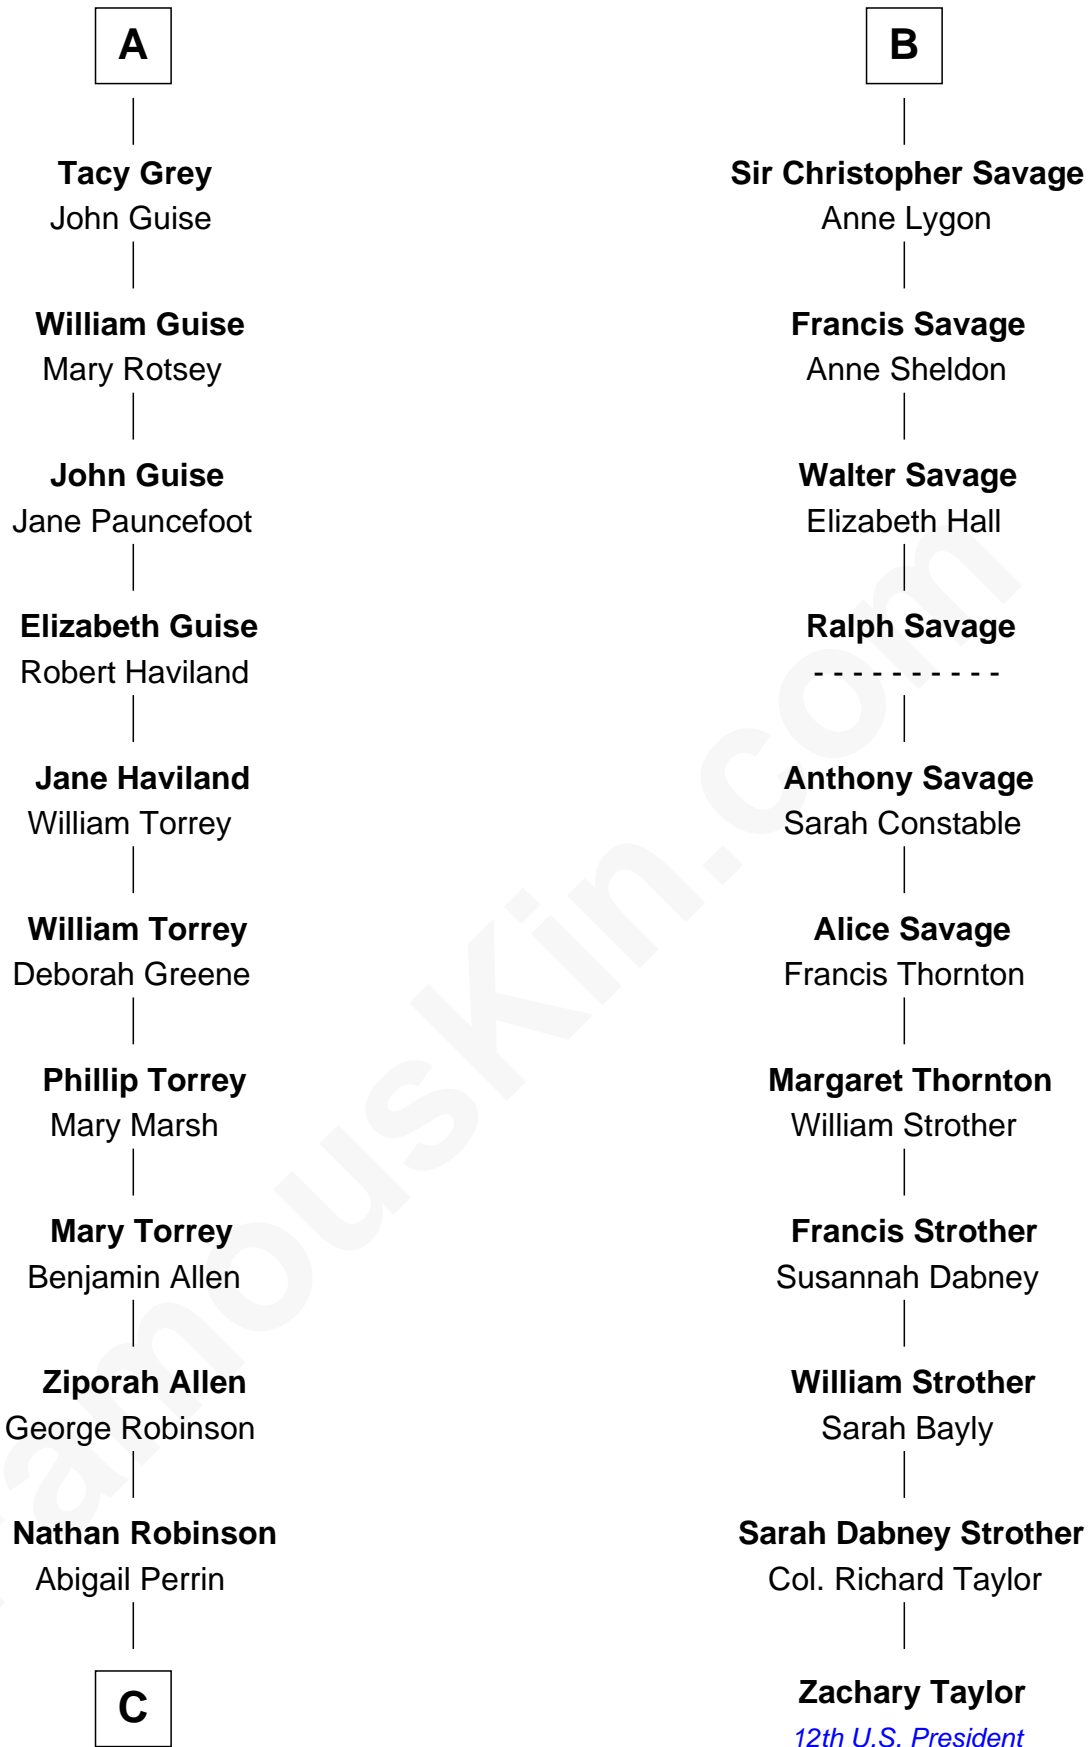

# FamousKin.com Relationship Chart of

**Raquel Welch**  
*Movie Actress*

17th cousin 4 times removed of

**Zachary Taylor**  
*12th U.S. President*

**Thomas de Clare**  
Juliana FitzMaurice

**Margaret de Clare**  
Bartholomew de Badlesmere

**Margery de Badlesmere**  
Sir William de Ros

**Thomas de Ros**  
Beatrice de Stafford

**Margaret de Ros**  
Sir Reynold Grey

**Sir John Grey**  
Constance de Holand

**Sir Edmund Grey**  
Katherine Percy

**Anne Grey**  
Sir John Grey

Probable

**A**

**Margaret de Clare**  
Bartholomew de Badlesmere

**Elizabeth de Badlesmere**  
Sir William de Bohun

**Elizabeth de Bohun**  
Sir Richard Fitzalan

**Elizabeth Fitzalan**  
Sir Robert Goushill

**Joan Goushill**  
Sir Thomas Stanley

**Katherine Stanley**  
Sir John Savage

**Sir Christopher Savage**  
Anne Stanley

**B**

**C**

**Hannah Kent Robinson**

Elbridge Gerry Hall

**Justin Smith Hall**