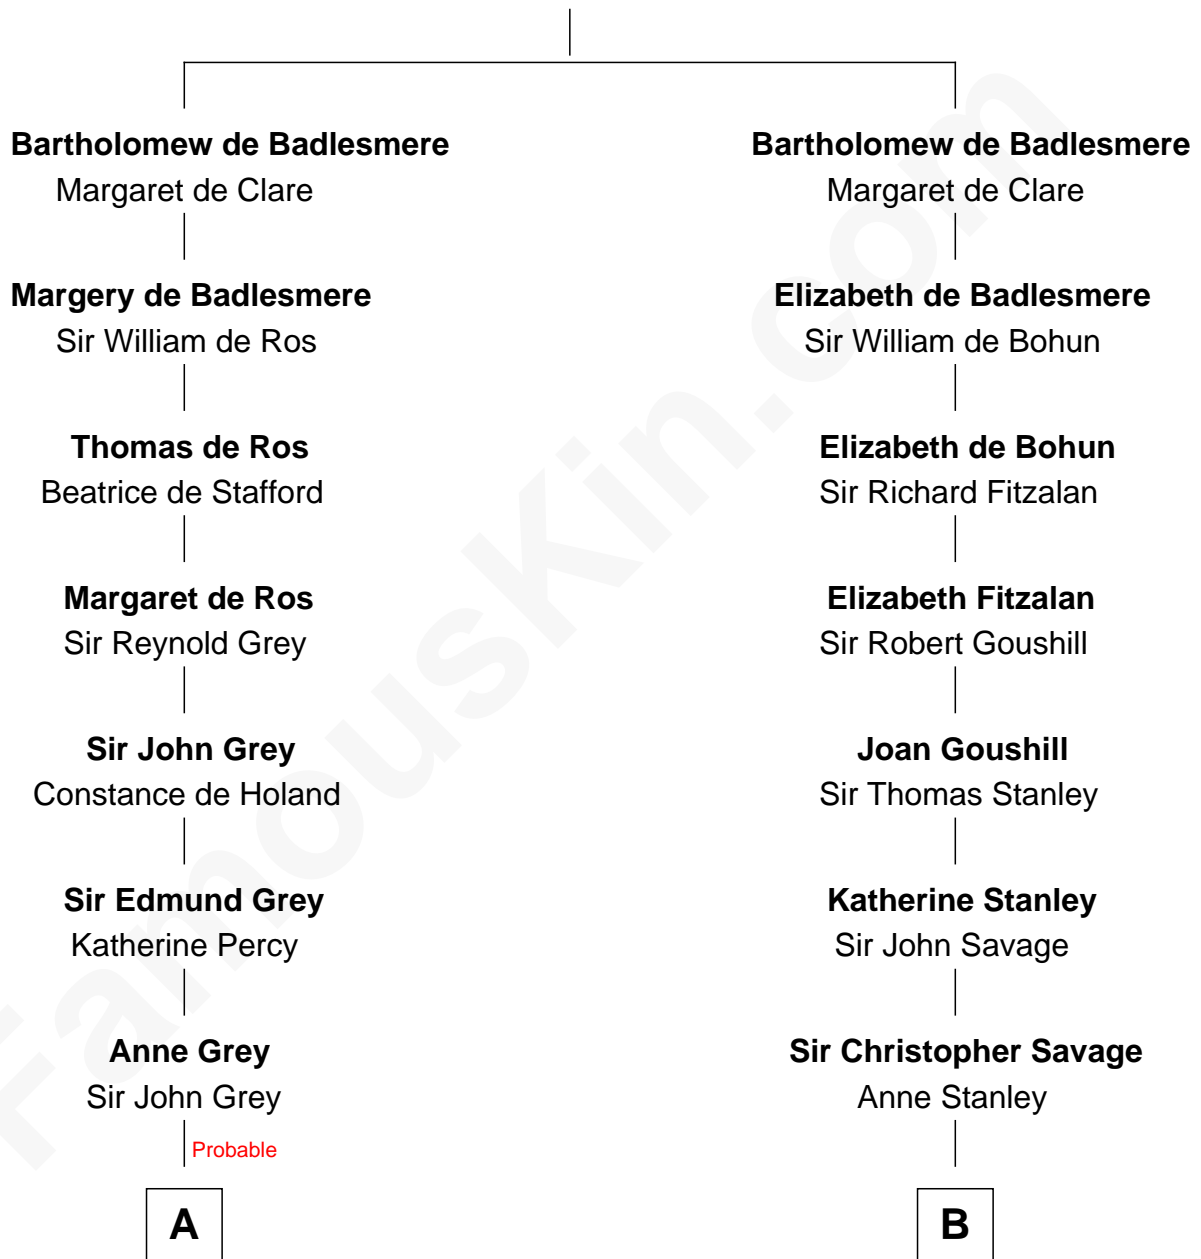

FamousKin.com Relationship Chart of

Raquel Welch
Movie Actress

17th cousin 4 times removed of

Zachary Taylor
12th U.S. President

Gunselm de Badlesmere

C

Hannah Kent Robinson

Elbridge Gerry Hall

Justin Smith Hall

Sarah Mehitable Stanford

Emery Stanford Hall

Clara Louise Adams

Josephine Sarah Hall

Armando Carlos Tejada

Raquel Welch

aka Raquel Welch