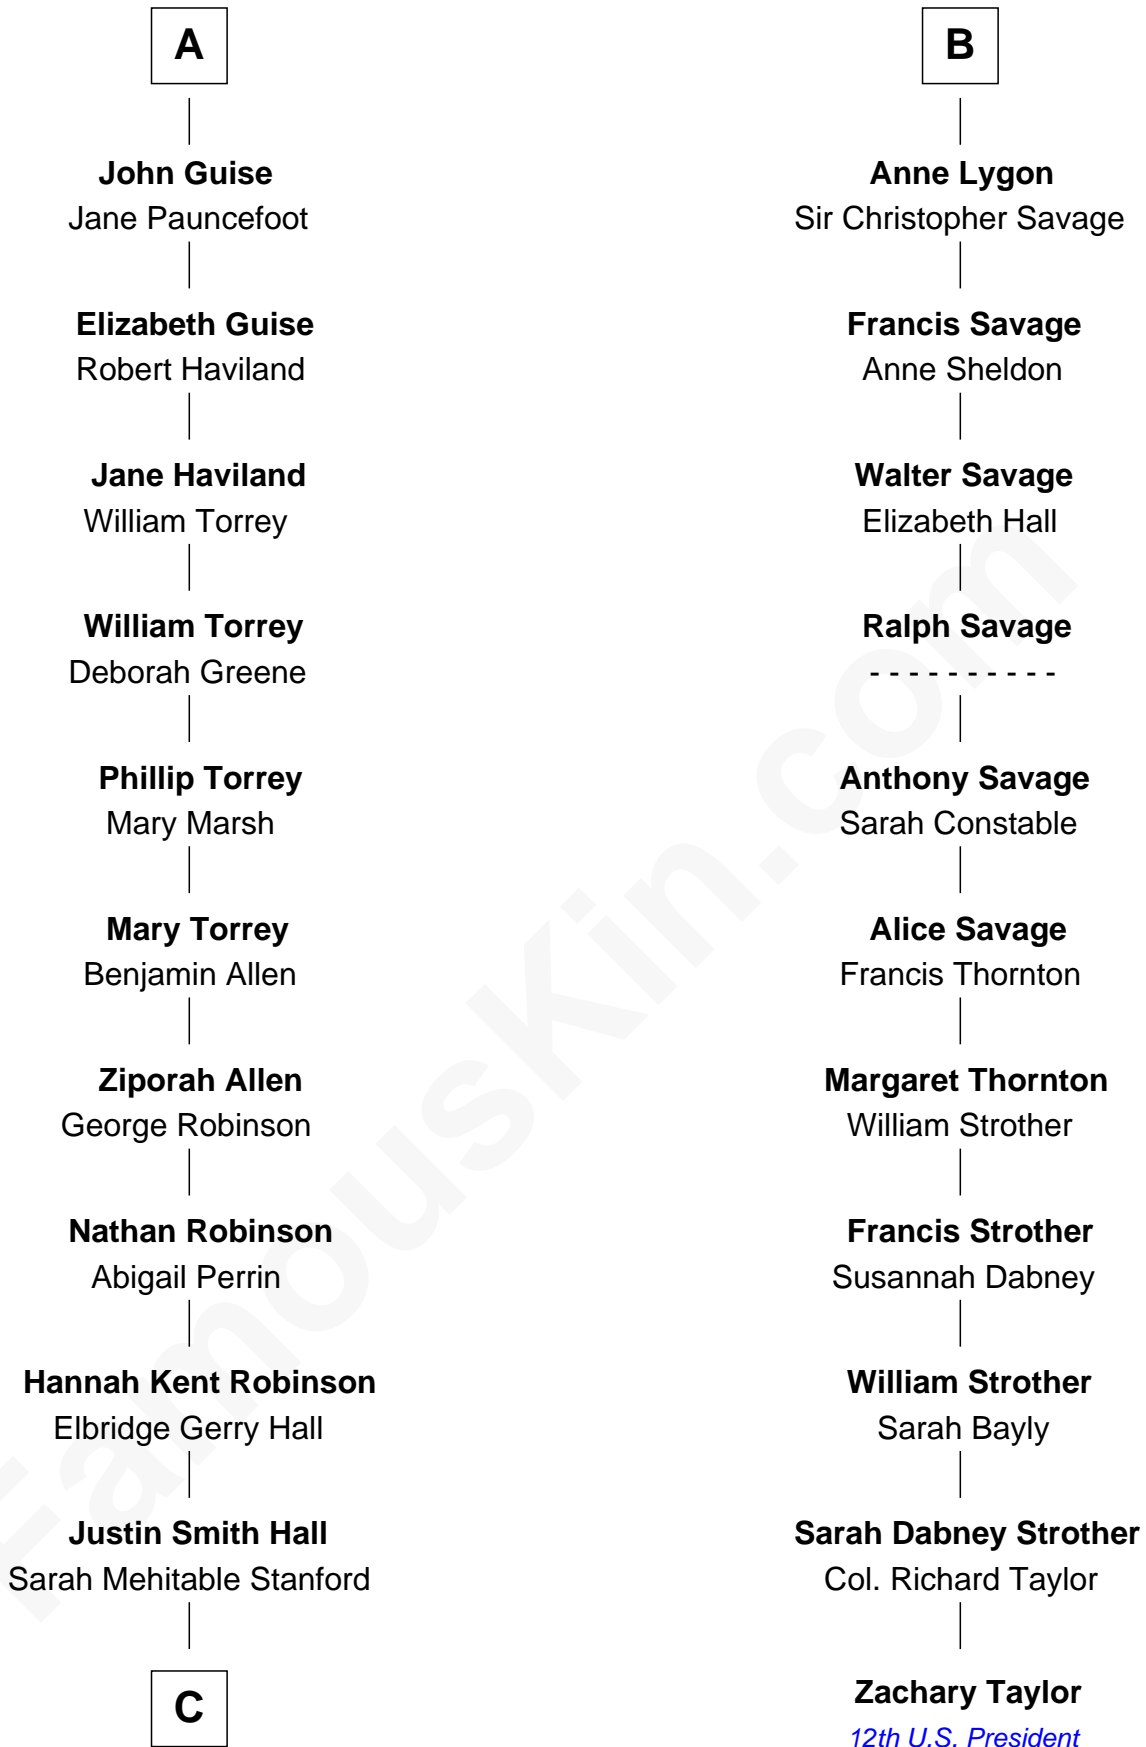

FamousKin.com Relationship Chart of

Raquel Welch

Movie Actress

17th cousin 2 times removed of

Zachary Taylor

12th U.S. President

Margaret de Audley

Ralph de Stafford

C

—
Emery Stanford Hall
Clara Louise Adams

—
Josephine Sarah Hall
Armando Carlos Tejada

—
Raquel Welch
aka Raquel Welch

FamousKin.com