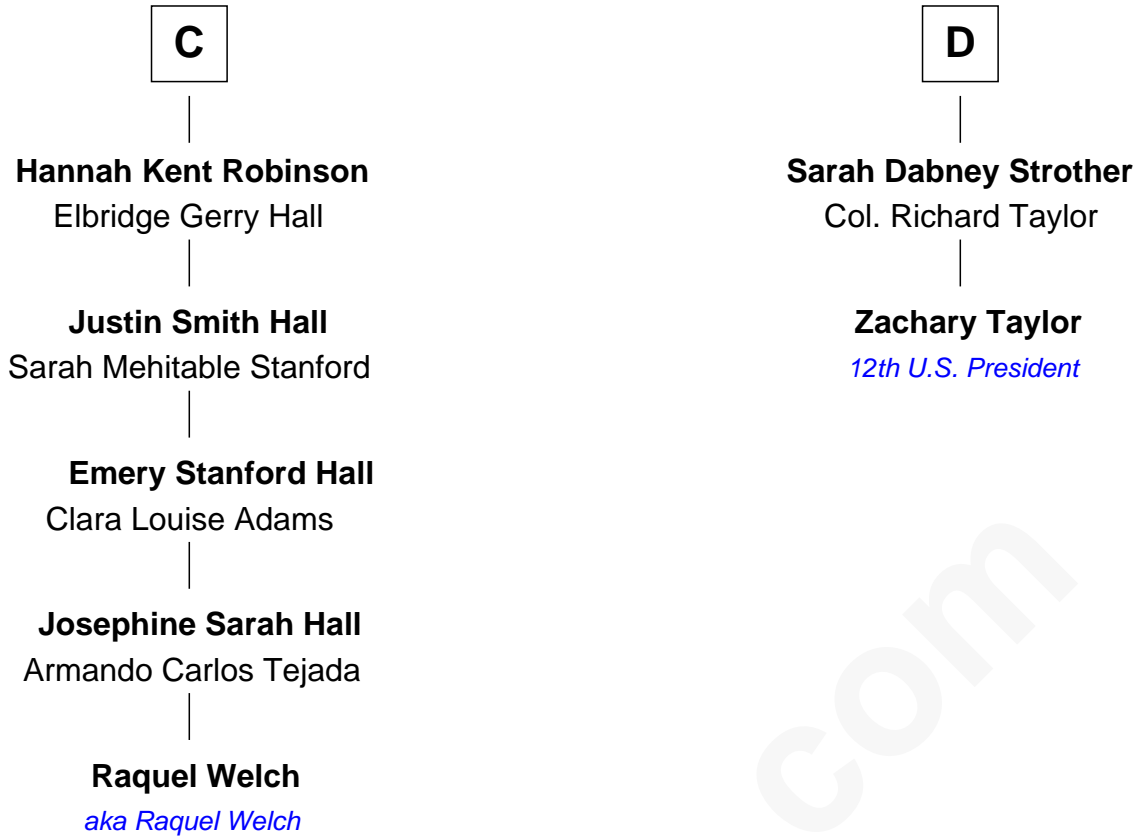

FamousKin.com Relationship Chart of

Raquel Welch
Movie Actress

18th cousin 3 times removed of

Zachary Taylor
12th U.S. President

FamousKin.com