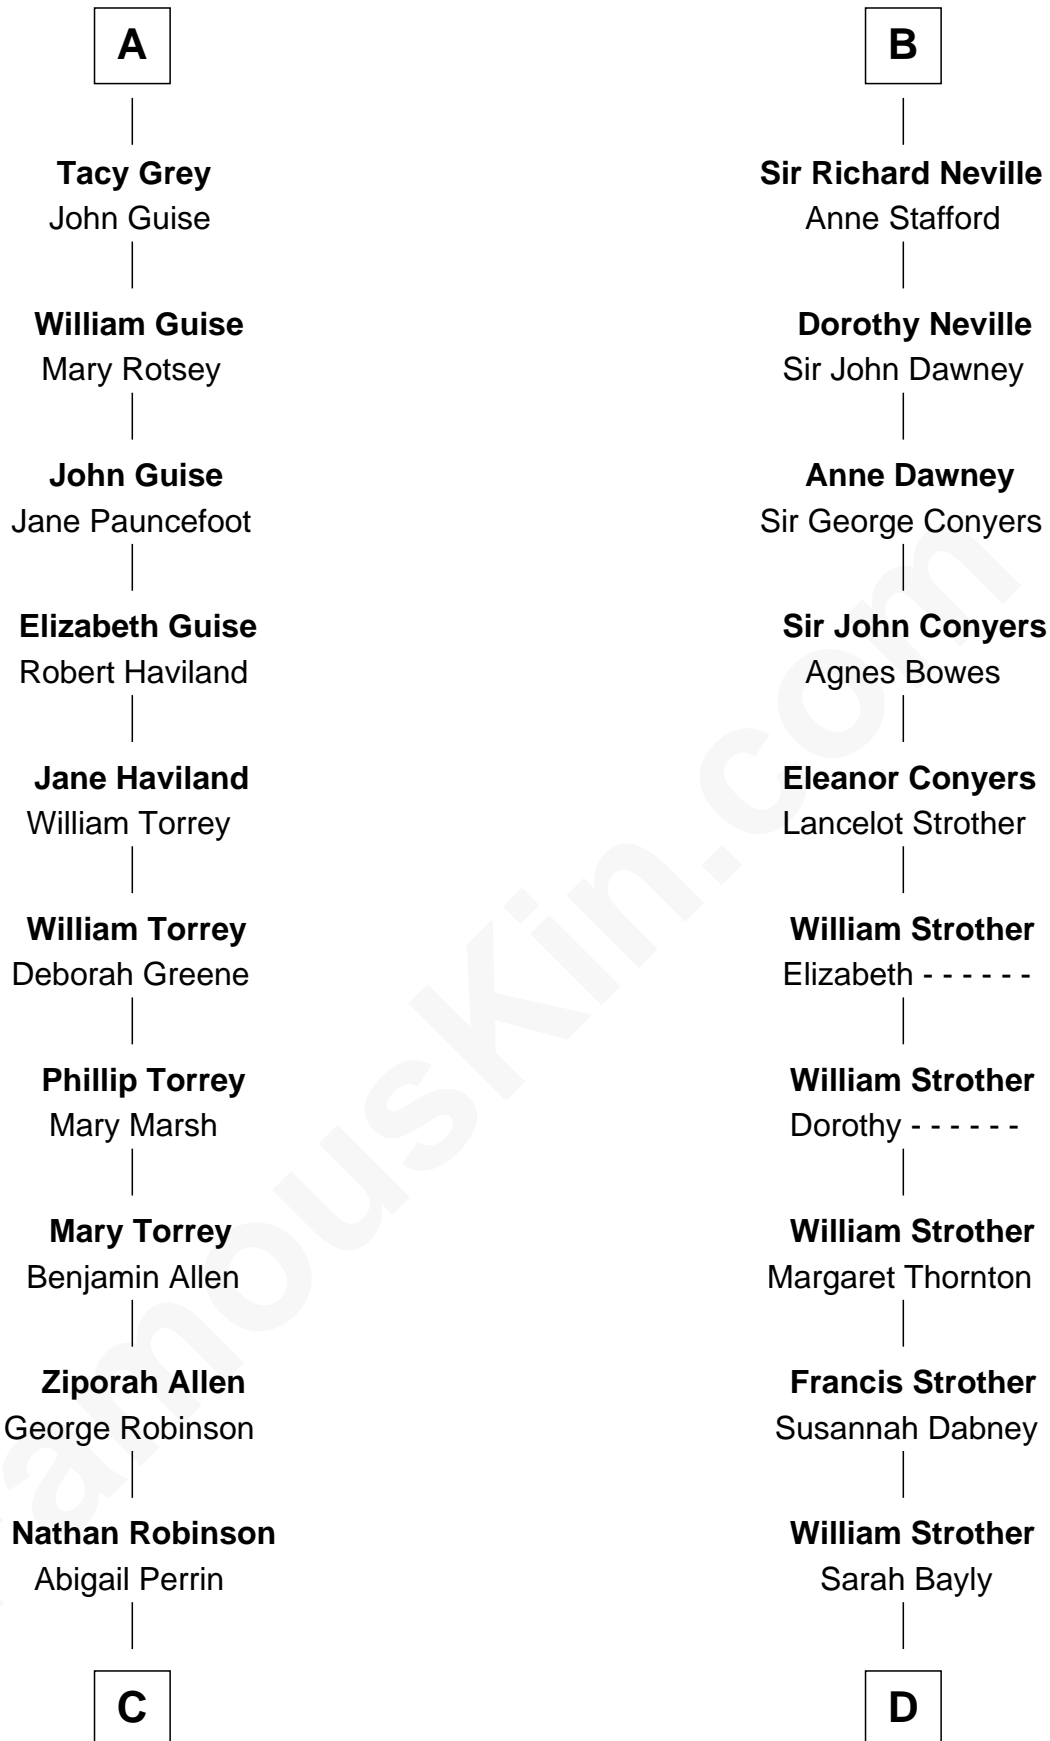

FamousKin.com Relationship Chart of

Raquel Welch
Movie Actress

18th cousin 3 times removed of

Zachary Taylor
12th U.S. President

FamousKin.com