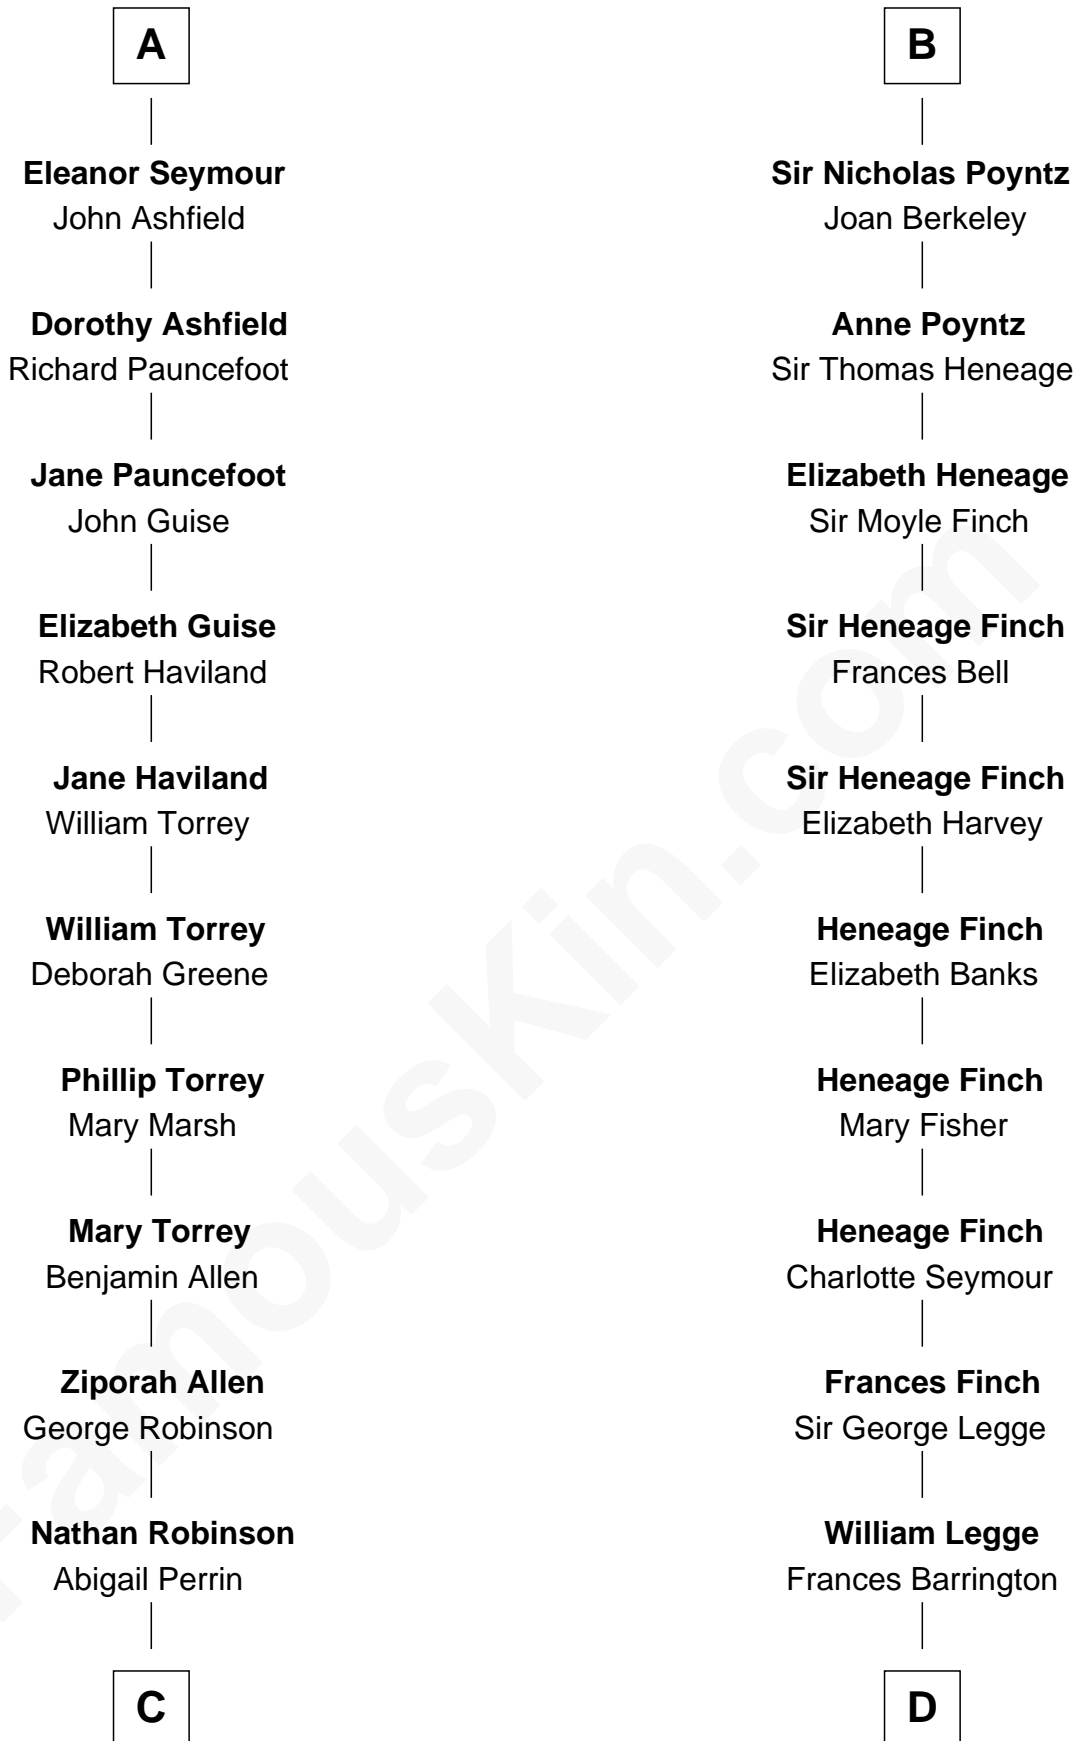

FamousKin.com Relationship Chart of

Raquel Welch

Movie Actress

21st cousin of

Kit Harington

TV Actor - "Game of Thrones"

Sir Hugh de Courtenay

Eleanor le Despencer

Armando Carlos Tejada

Raquel Welch

aka Raquel Welch

D

Edward Henry Legge

Cordelia Twysden Molesworth

Lois Marjorie Legge

Ernest Wriothesley Denny