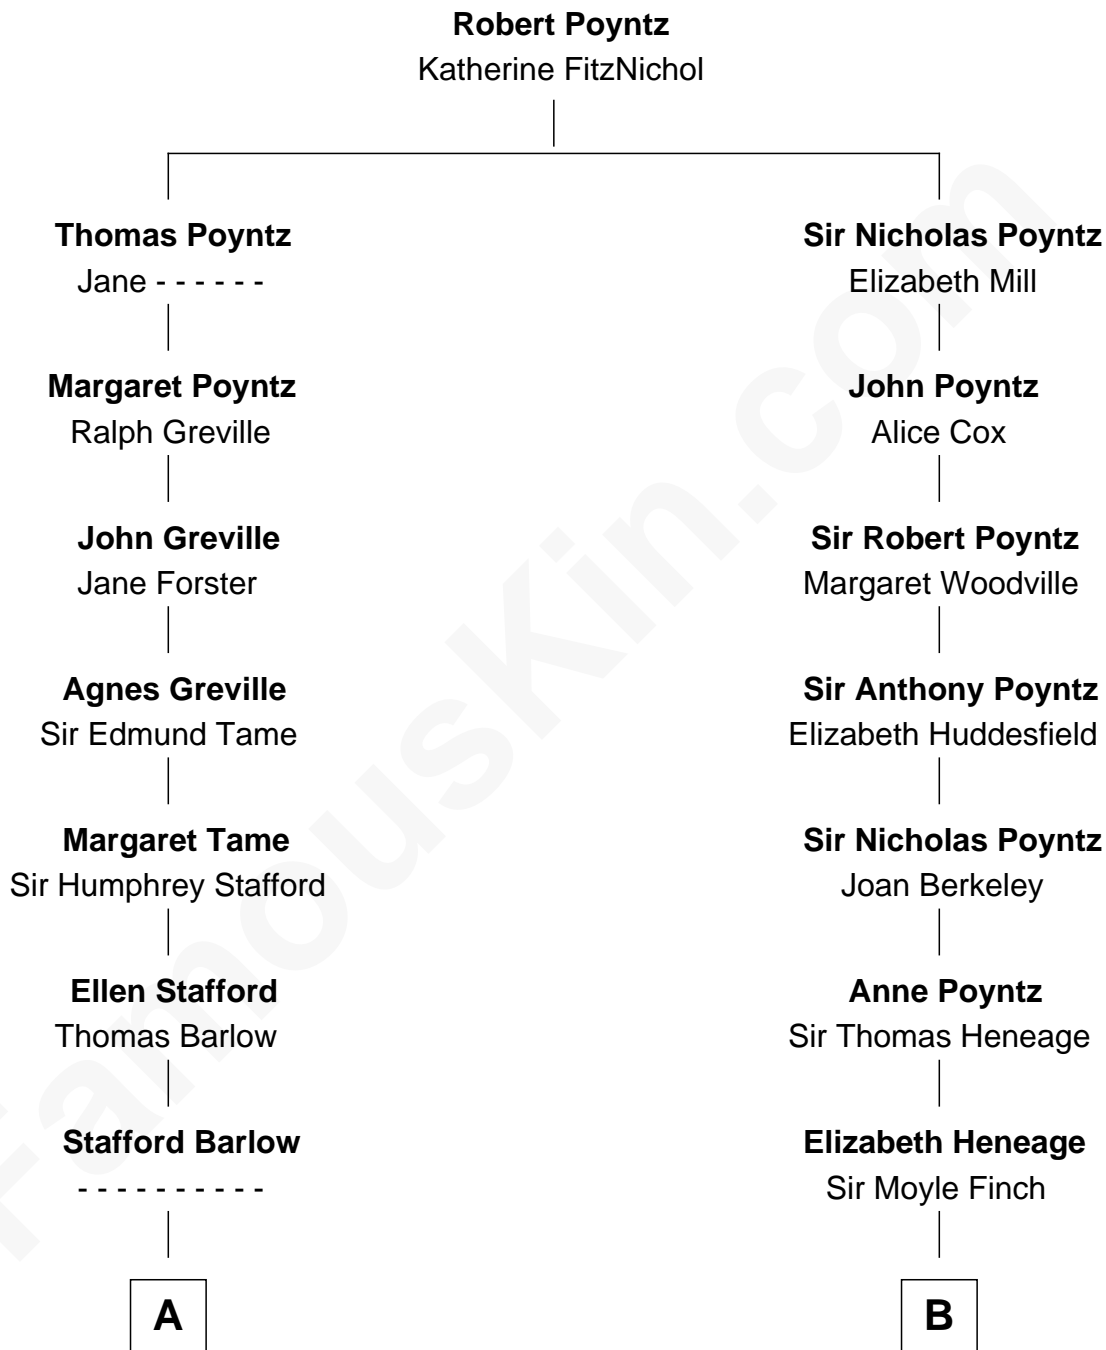

FamousKin.com Relationship Chart of

Raquel Welch

Movie Actress

18th cousin of

Kit Harington

TV Actor - "Game of Thrones"

C

Josephine Sarah Hall
Armando Carlos Tejada

Raquel Welch
aka Raquel Welch

D

Sir David Richard Harington
Deborah Jane Catesby

Kit Harington
TV Actor - "Game of Thrones"

FamousKin.com