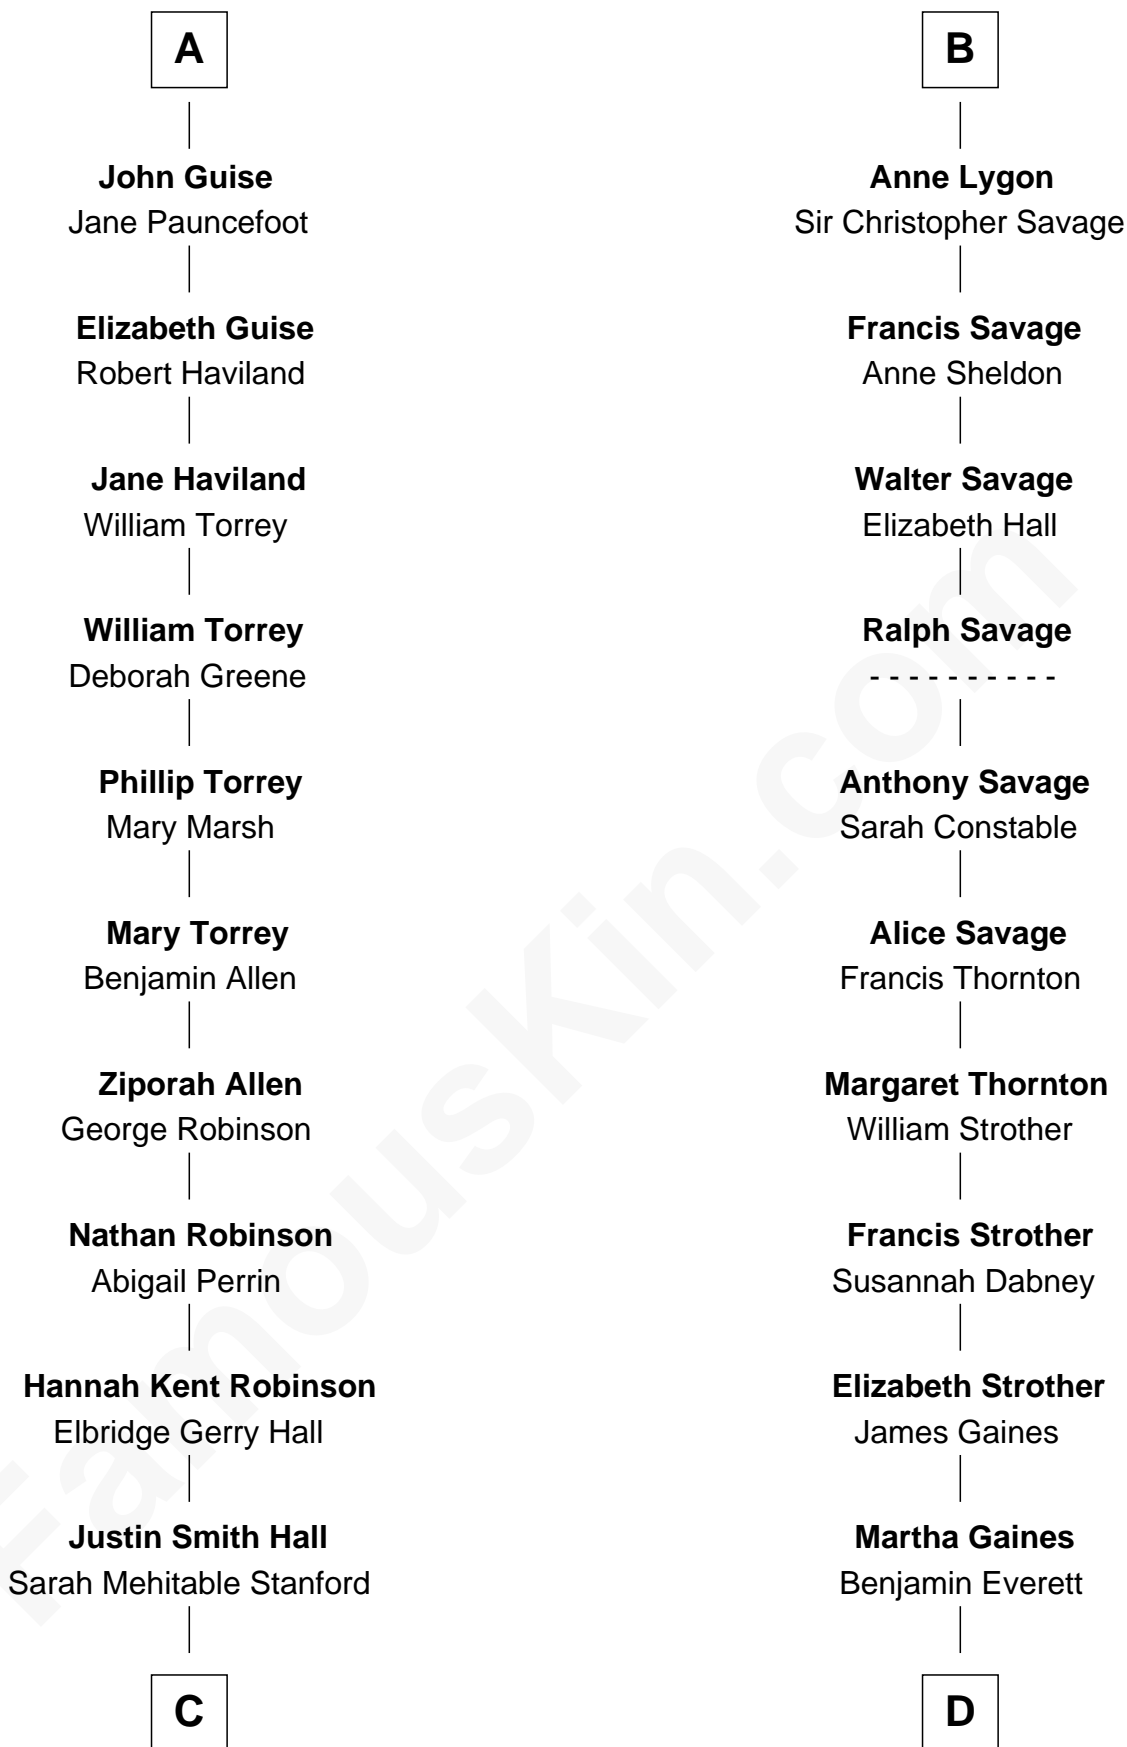

# FamousKin.com Relationship Chart of

**Raquel Welch**  
*Movie Actress*

19th cousin 2 times removed of

**William H. Macy**  
*TV and Movie Actor*

**Margaret de Audley**  
Ralph de Stafford

**C**

**Emery Stanford Hall**  
Clara Louise Adams

**Josephine Sarah Hall**  
Armando Carlos Tejada

**Raquel Welch**  
*aka Raquel Welch*

**D**

**Dr. George Gaines Everitt**  
Mary A. Mayers

**Horace Benjamin Everitt**  
Martha Leticia Roberts

**Mary Lois Everitt**  
Clement Overstreet

**Lois Elizabeth Overstreet**  
William Hall Macy

**William H. Macy**  
*TV and Movie Actor*