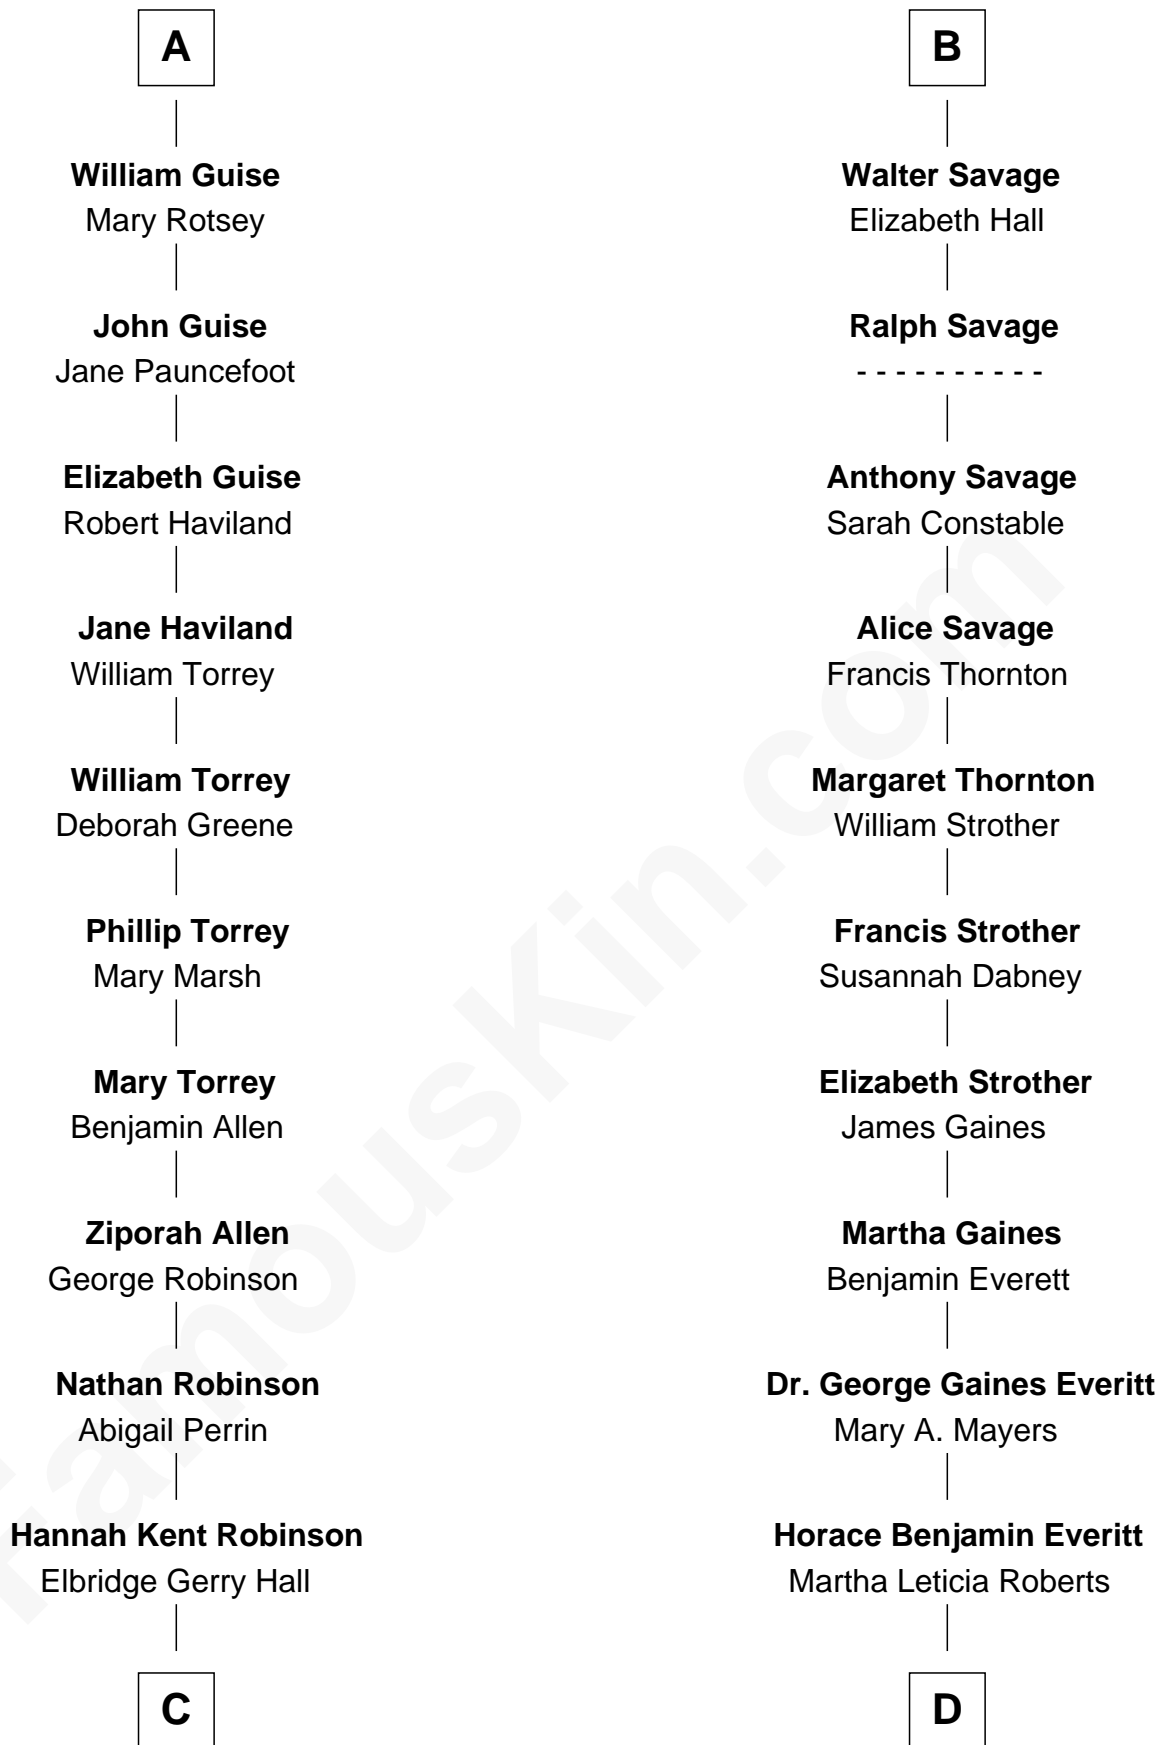

# FamousKin.com Relationship Chart of

**Raquel Welch**

*Movie Actress*

19th cousin 1 time removed of

**William H. Macy**

*TV and Movie Actor*

**C**

**Justin Smith Hall**  
Sarah Mehitable Stanford

**Emery Stanford Hall**  
Clara Louise Adams

**Josephine Sarah Hall**  
Armando Carlos Tejada

**Raquel Welch**  
*aka Raquel Welch*

**D**

**Mary Lois Everitt**  
Clement Overstreet

**Lois Elizabeth Overstreet**  
William Hall Macy