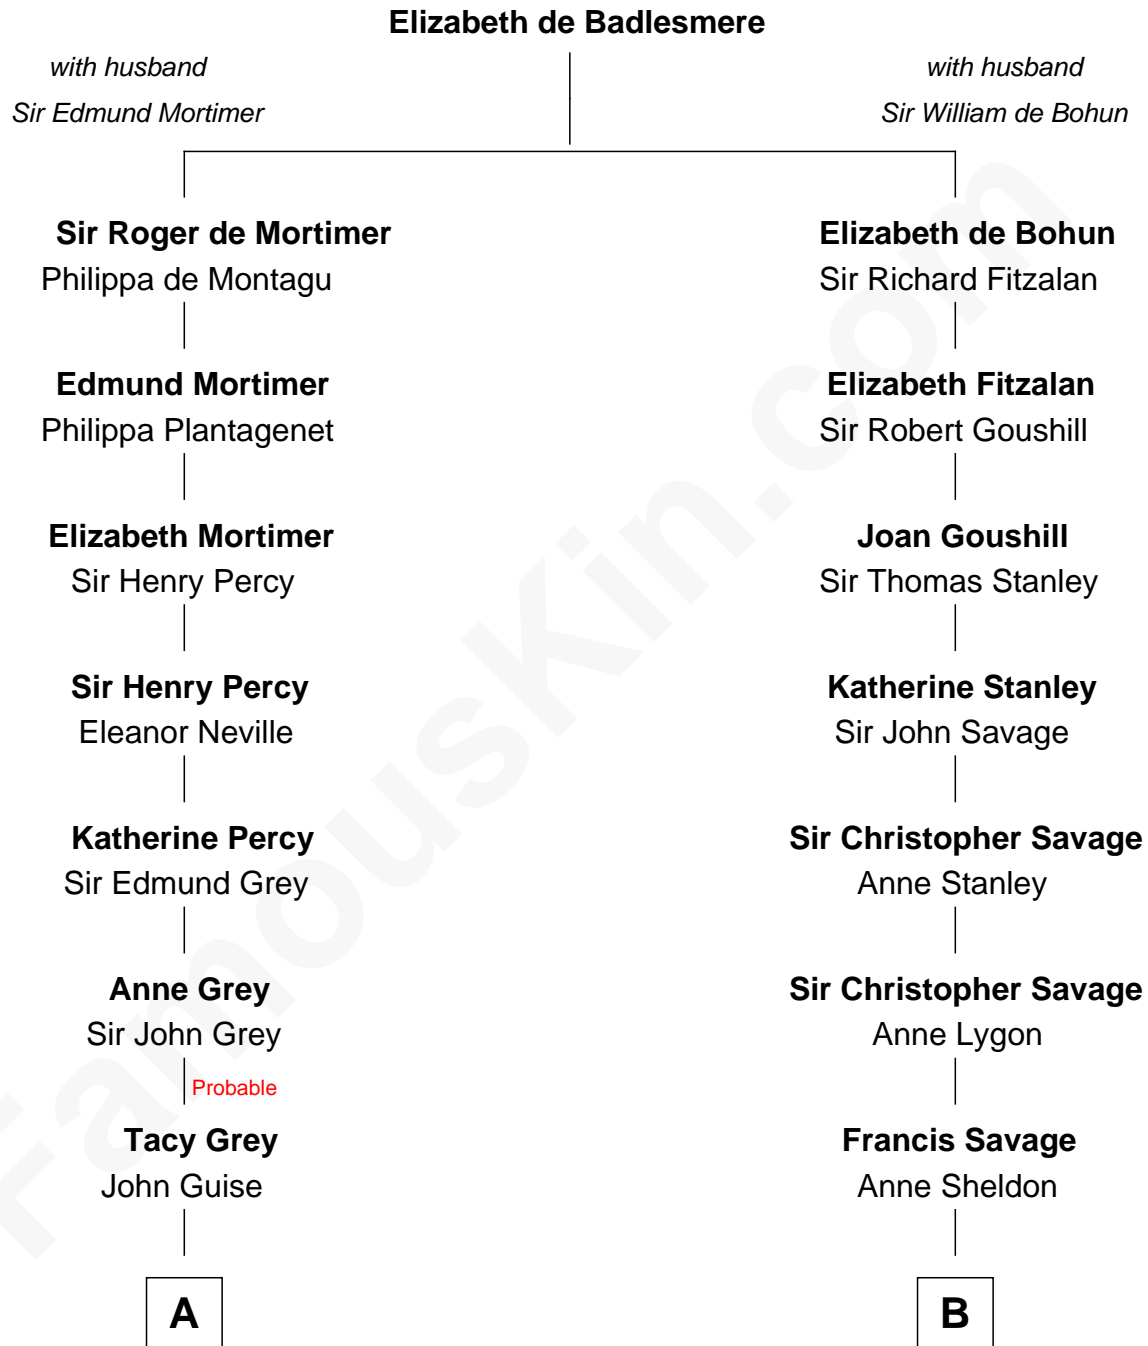

# FamousKin.com Relationship Chart of

**Raquel Welch**

*Movie Actress*

19th cousin 1 time removed of

**William H. Macy**

*TV and Movie Actor*

**C**

**Justin Smith Hall**  
Sarah Mehitable Stanford

**Emery Stanford Hall**  
Clara Louise Adams

**Josephine Sarah Hall**  
Armando Carlos Tejada

**Raquel Welch**  
*aka Raquel Welch*

**D**

**Mary Lois Everitt**  
Clement Overstreet

**Lois Elizabeth Overstreet**  
William Hall Macy