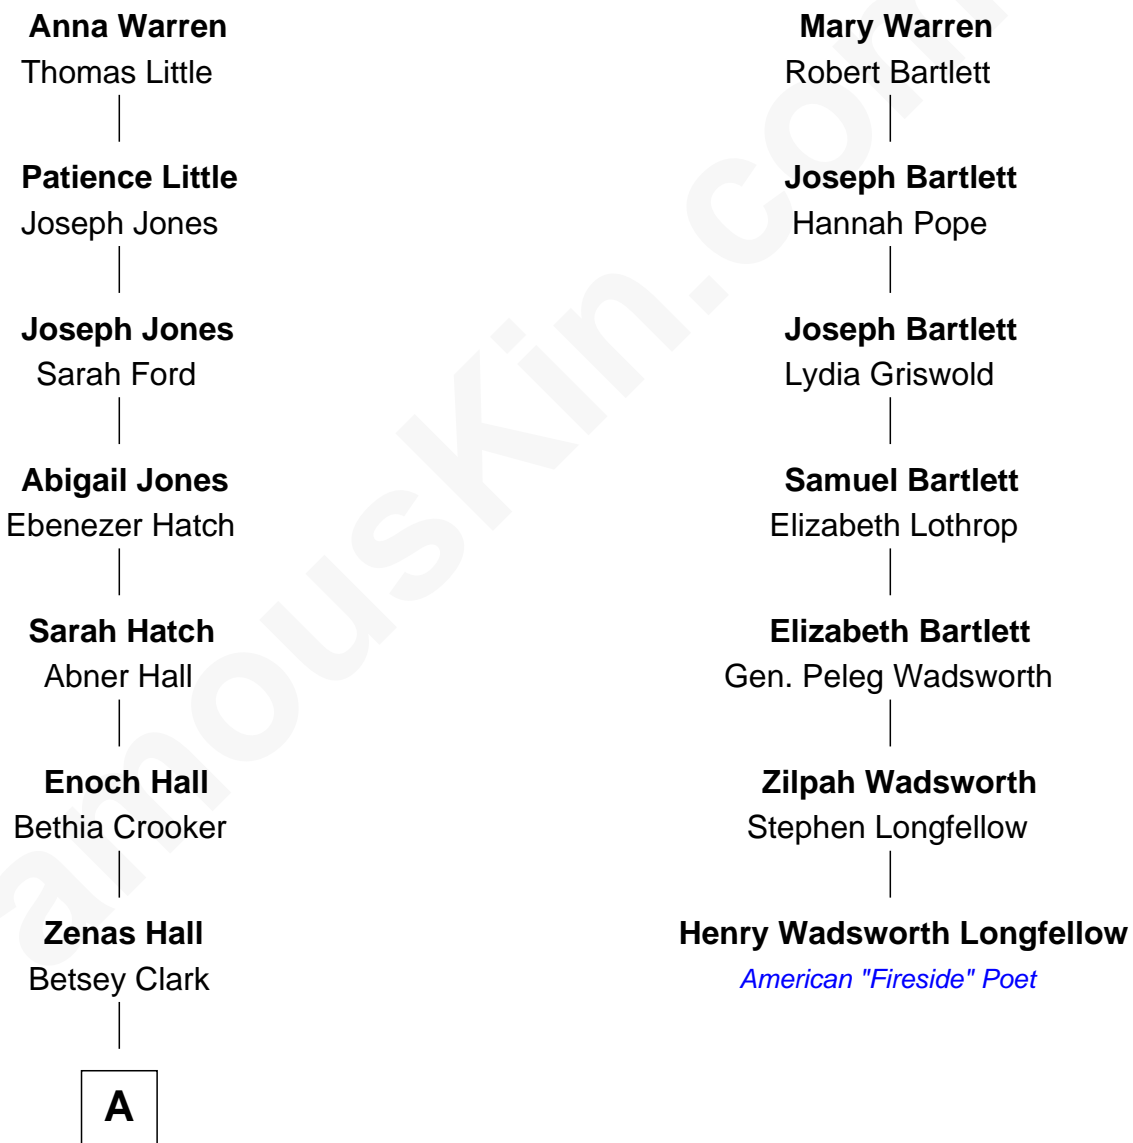

FamousKin.com Relationship Chart of

Raquel Welch

Movie Actress

6th cousin 5 times removed of

Henry Wadsworth Longfellow

American "Fireside" Poet

Richard Warren
Elizabeth Walker

A

—
Elbridge Gerry Hall
Hannah Kent Robinson

—
Justin Smith Hall
Sarah Mehitable Stanford

—
Emery Stanford Hall
Clara Louise Adams

—
Josephine Sarah Hall
Armando Carlos Tejada

—
Raquel Welch
aka Raquel Welch