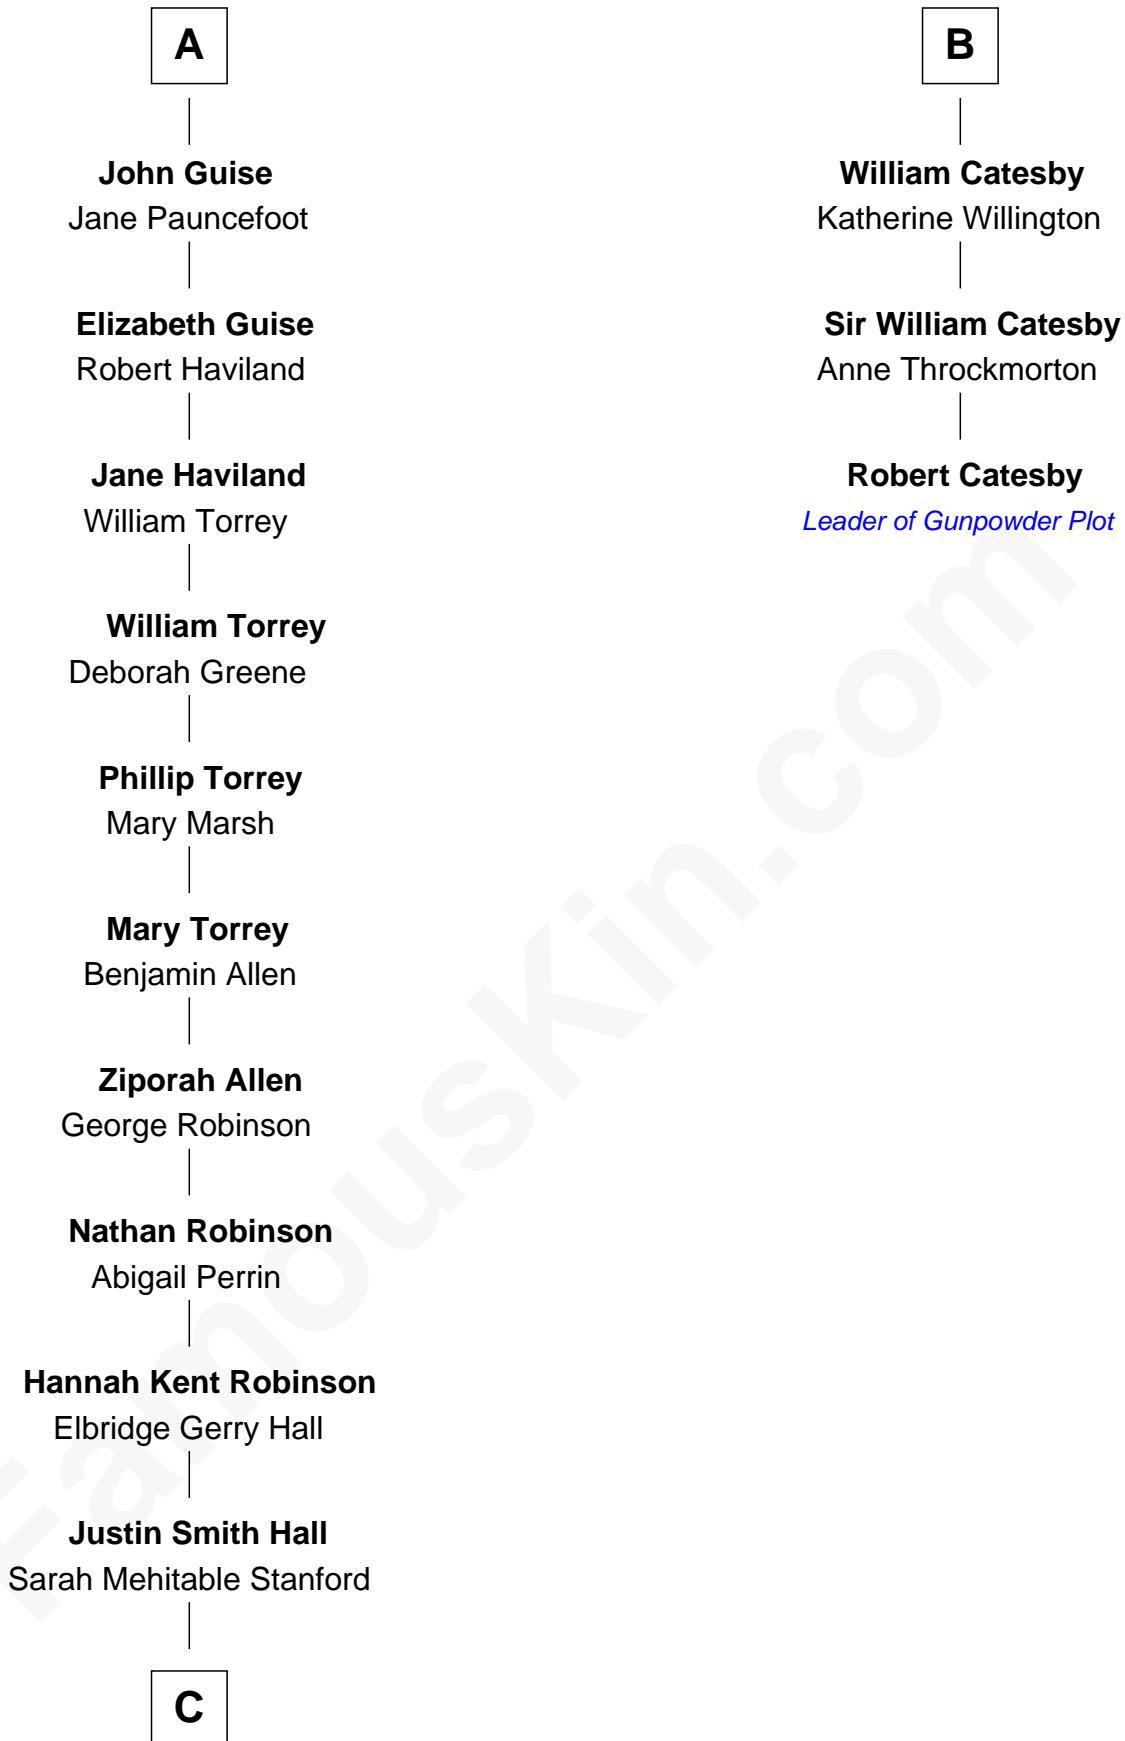

**FamousKin.com**  
**Relationship Chart of**  
**Raquel Welch**  
*Movie Actress*

9th cousin 10 times removed of  
**Robert Catesby**  
*Leader of Gunpowder Plot*

**C**

—  
**Emery Stanford Hall**

Clara Louise Adams

—  
**Josephine Sarah Hall**

Armando Carlos Tejada

—  
**Raquel Welch**

*aka Raquel Welch*

FamousKin.com