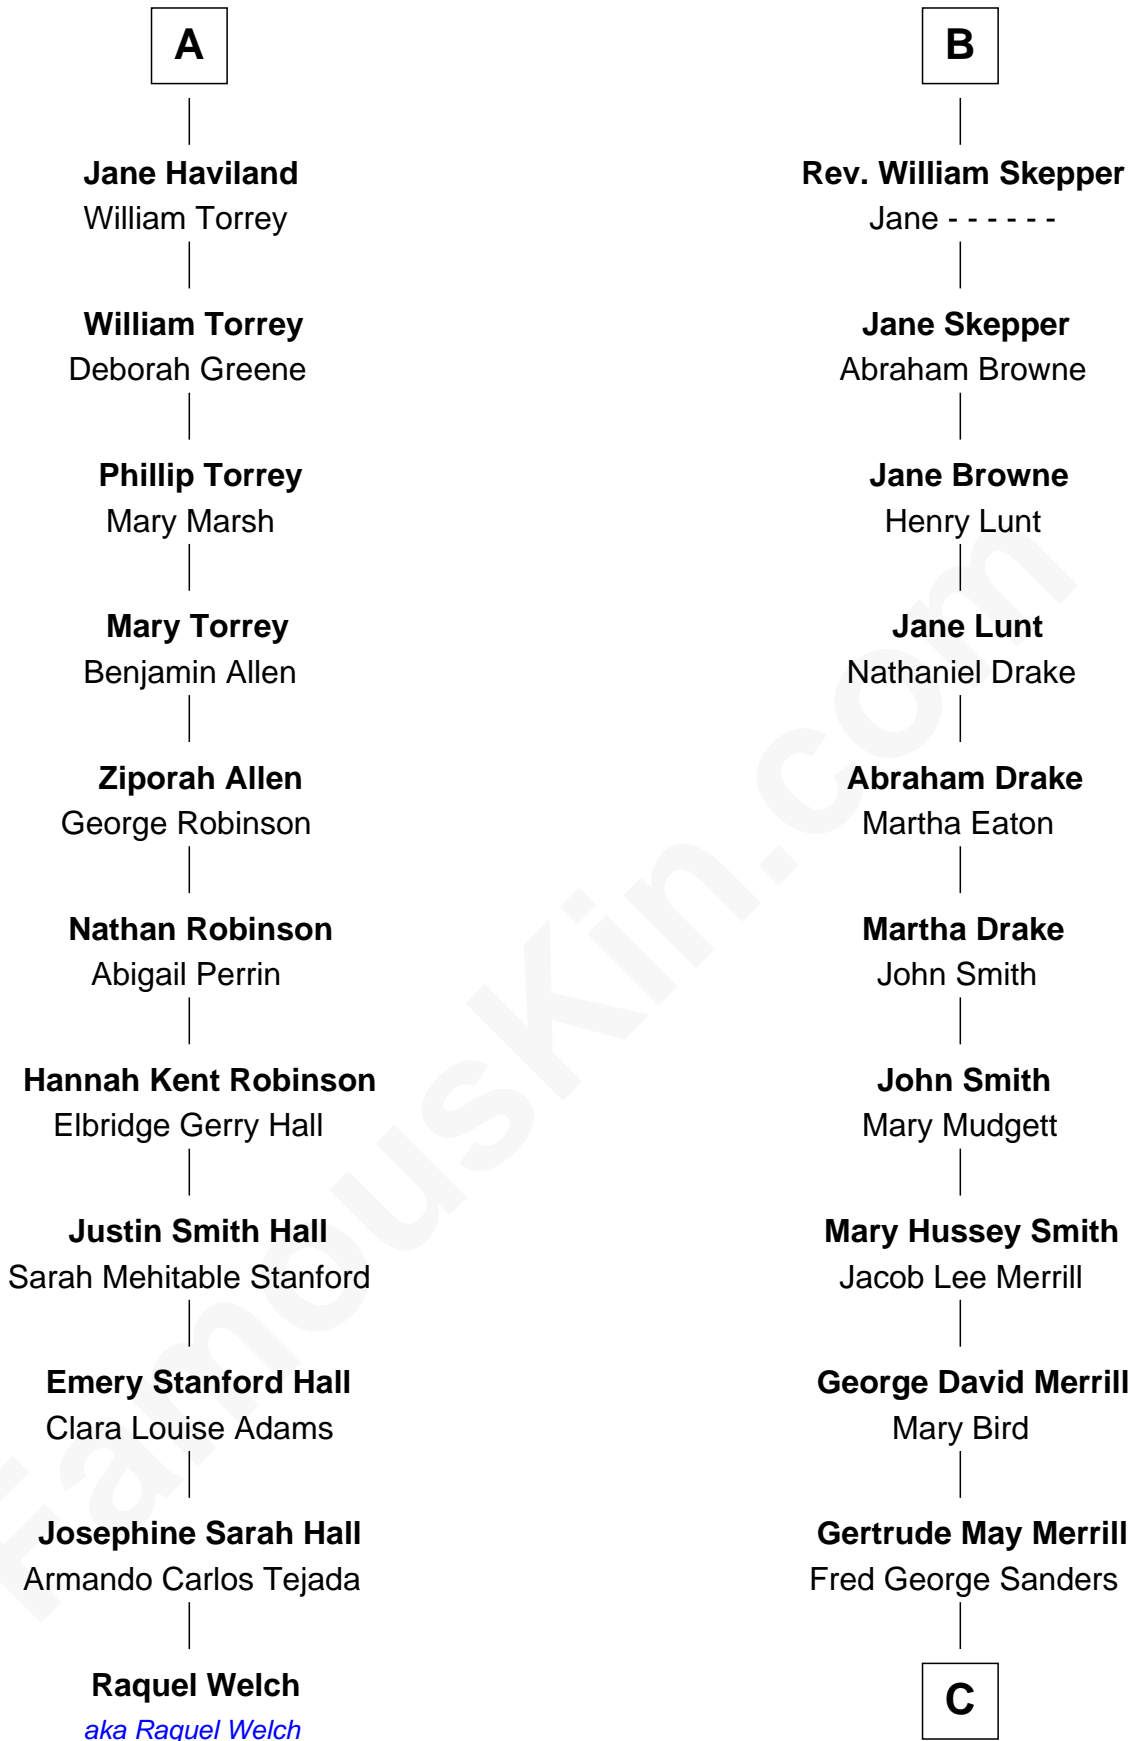

**FamousKin.com**  
**Relationship Chart of**  
**Raquel Welch**  
*Movie Actress*

17th cousin 2 times removed of  
**Meghan Markle**  
*Duchess of Sussex, TV Actress*

**Sir Henry Percy**  
 Elizabeth Mortimer

**Sir Henry Percy**  
 Eleanor Neville

**Elizabeth Percy**  
 Sir John Clifford

**Katherine Percy**  
 Sir Edmund Grey

**Mary Clifford**  
 Sir Philip Wentworth

**Anne Grey**  
 Sir John Grey

**Elizabeth Wentworth**  
 Sir Martin de la See

*Probable*

**Tacy Grey**  
 John Guise

**Joan de la See**  
 Sir Piers Hildyard

**William Guise**  
 Mary Rotsey

**Isabel Hildyard**  
 Ralph Legard

**John Guise**  
 Jane Pouncefoot

**Joan Ledgard**  
 Richard Skepper

**Elizabeth Guise**  
 Robert Haviland

**Edward Skepper**  
 Mary Robinson

**A**

**B**

C

**Doris Mary Rita Sanders**

Gordon Arnold Markle

**Thomas Wayne Markle**