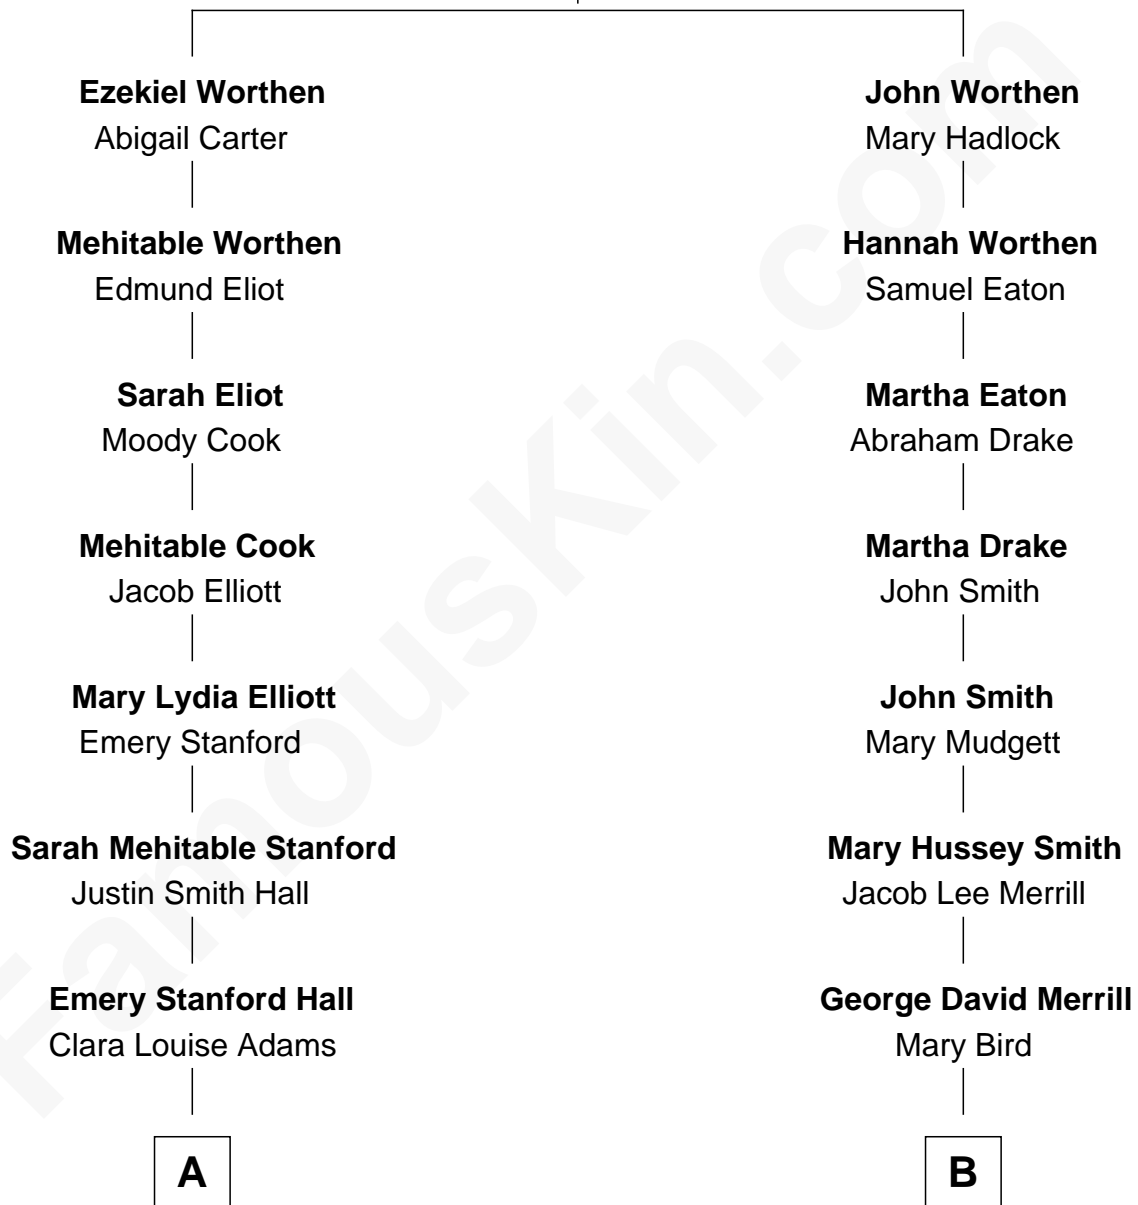

FamousKin.com Relationship Chart of

Raquel Welch

Movie Actress

8th cousin 2 times removed of

Meghan Markle

Duchess of Sussex, TV Actress

Ezekiel Worthen

Hannah Martin

A

Josephine Sarah Hall
Armando Carlos Tejada

Raquel Welch
aka Raquel Welch

B

Gertrude May Merrill
Fred George Sanders

Doris Mary Rita Sanders
Gordon Arnold Markle

Thomas Wayne Markle
Doria Loyce Ragland

Meghan Markle
Duchess of Sussex, TV Actress