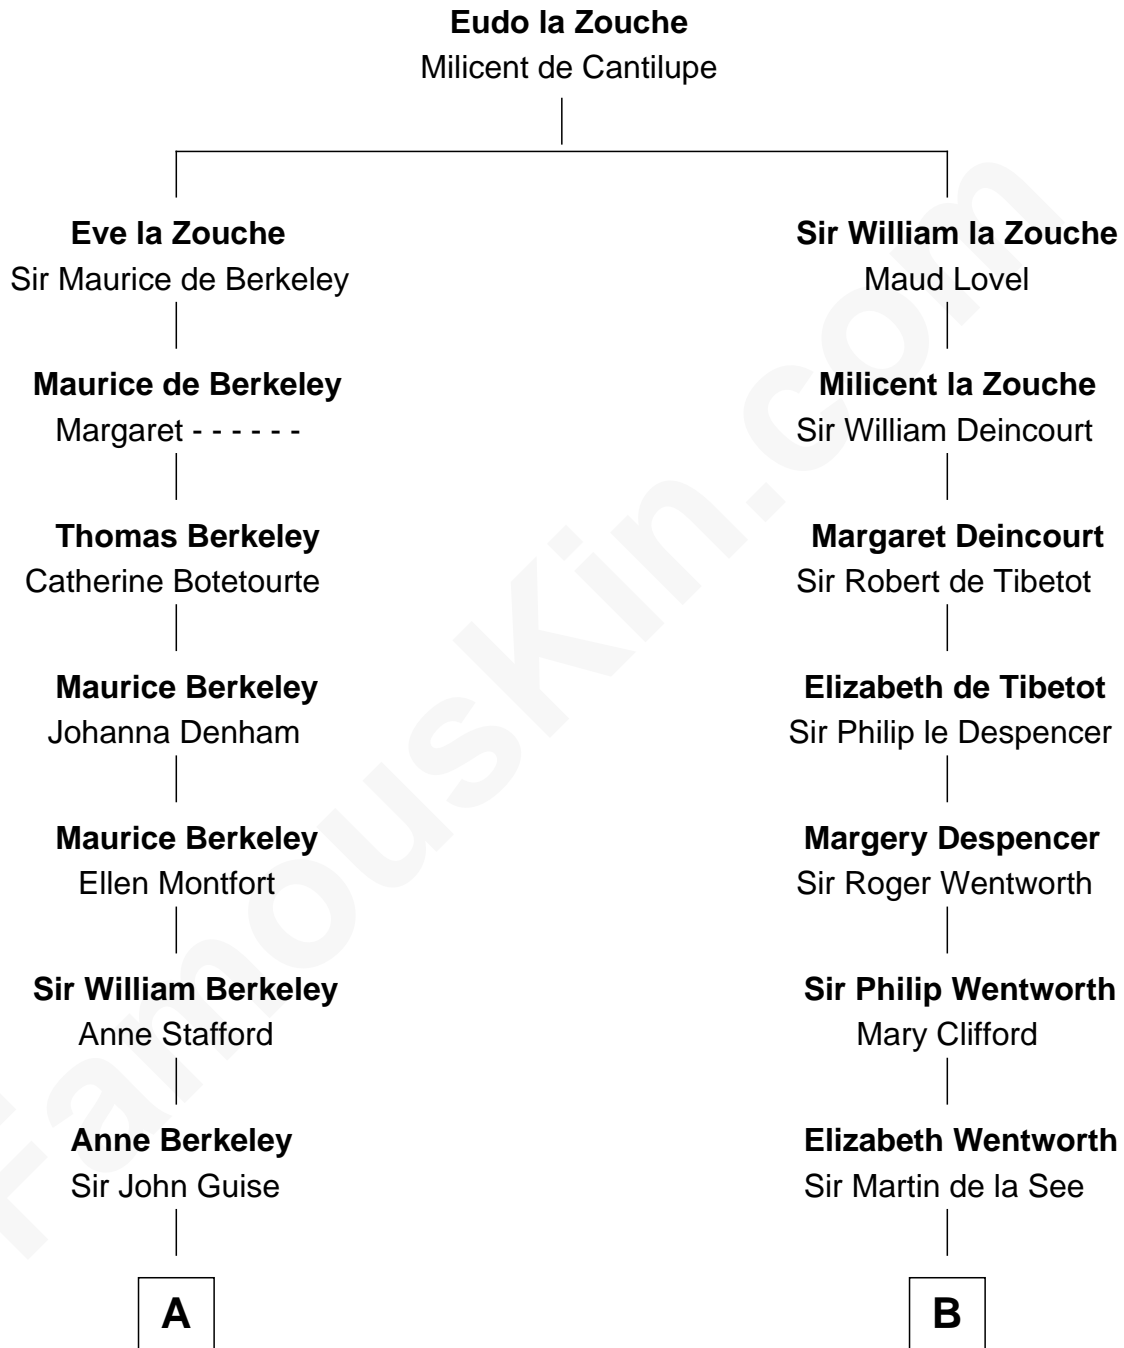

FamousKin.com Relationship Chart of

Raquel Welch

Movie Actress

21st cousin of

Harper Lee

Author of To Kill a Mockingbird

C

Hannah Kent Robinson

Elbridge Gerry Hall

Justin Smith Hall

Sarah Mehitable Stanford

Emery Stanford Hall

Clara Louise Adams

Josephine Sarah Hall

Armando Carlos Tejada

Raquel Welch