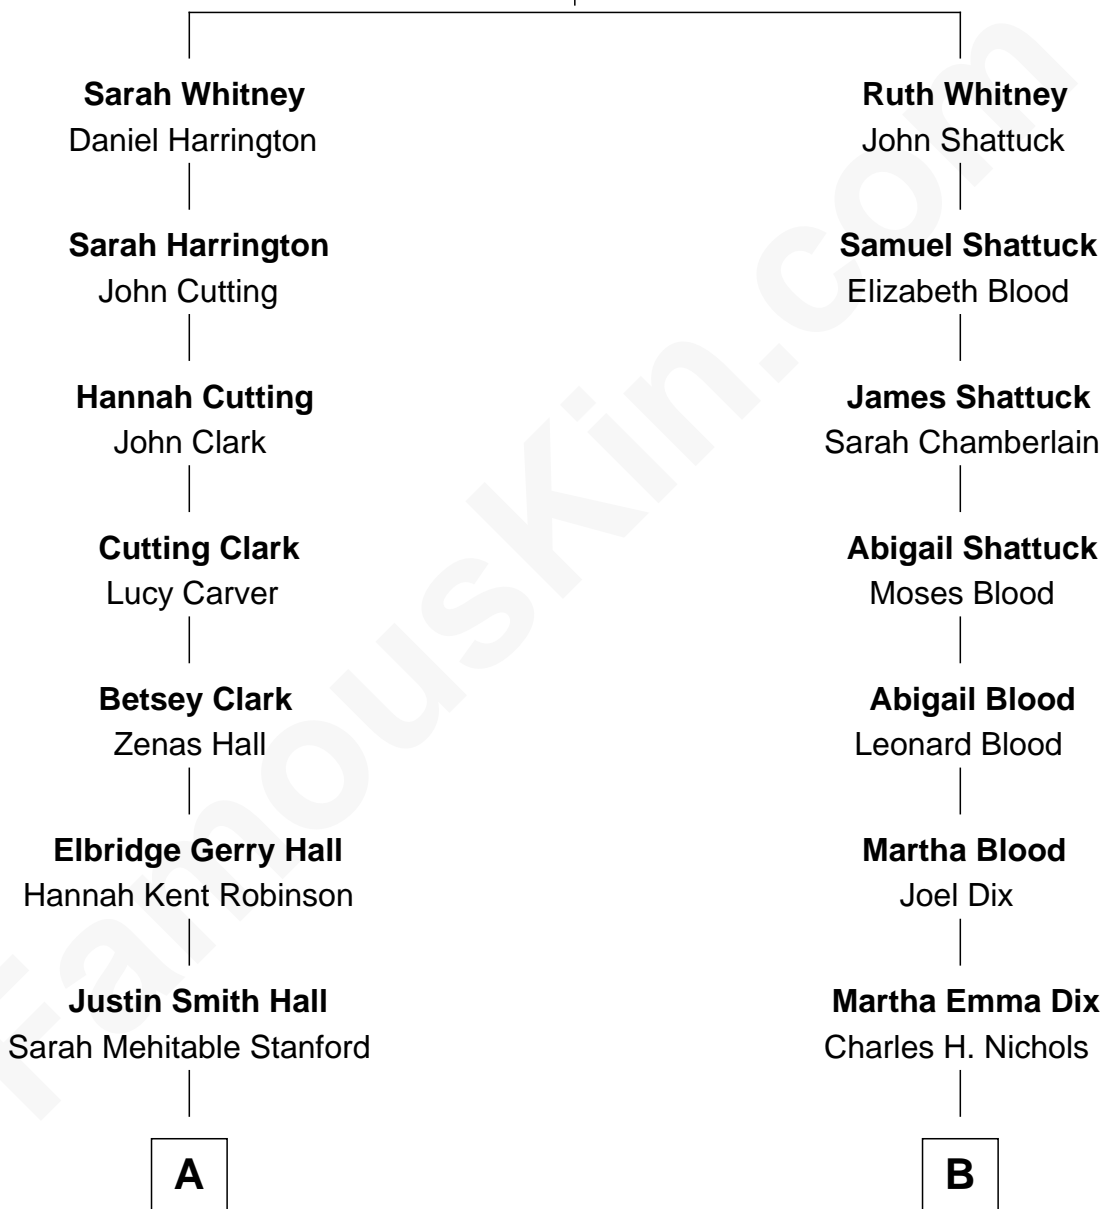

FamousKin.com Relationship Chart of

Raquel Welch

Movie Actress

9th cousin 1 time removed of

John Cena

Movie Actor and WWE Pro Wrestler

John Whitney

Ruth Reynolds

A

Emery Stanford Hall
Clara Louise Adams

Josephine Sarah Hall
Armando Carlos Tejada

Raquel Welch
aka Raquel Welch

B

Charles Nichols
Julia Ellen Skelton

Natalie Nichols
Ulysses John Lupien

Carol Frances Lupien
John Joseph Cena