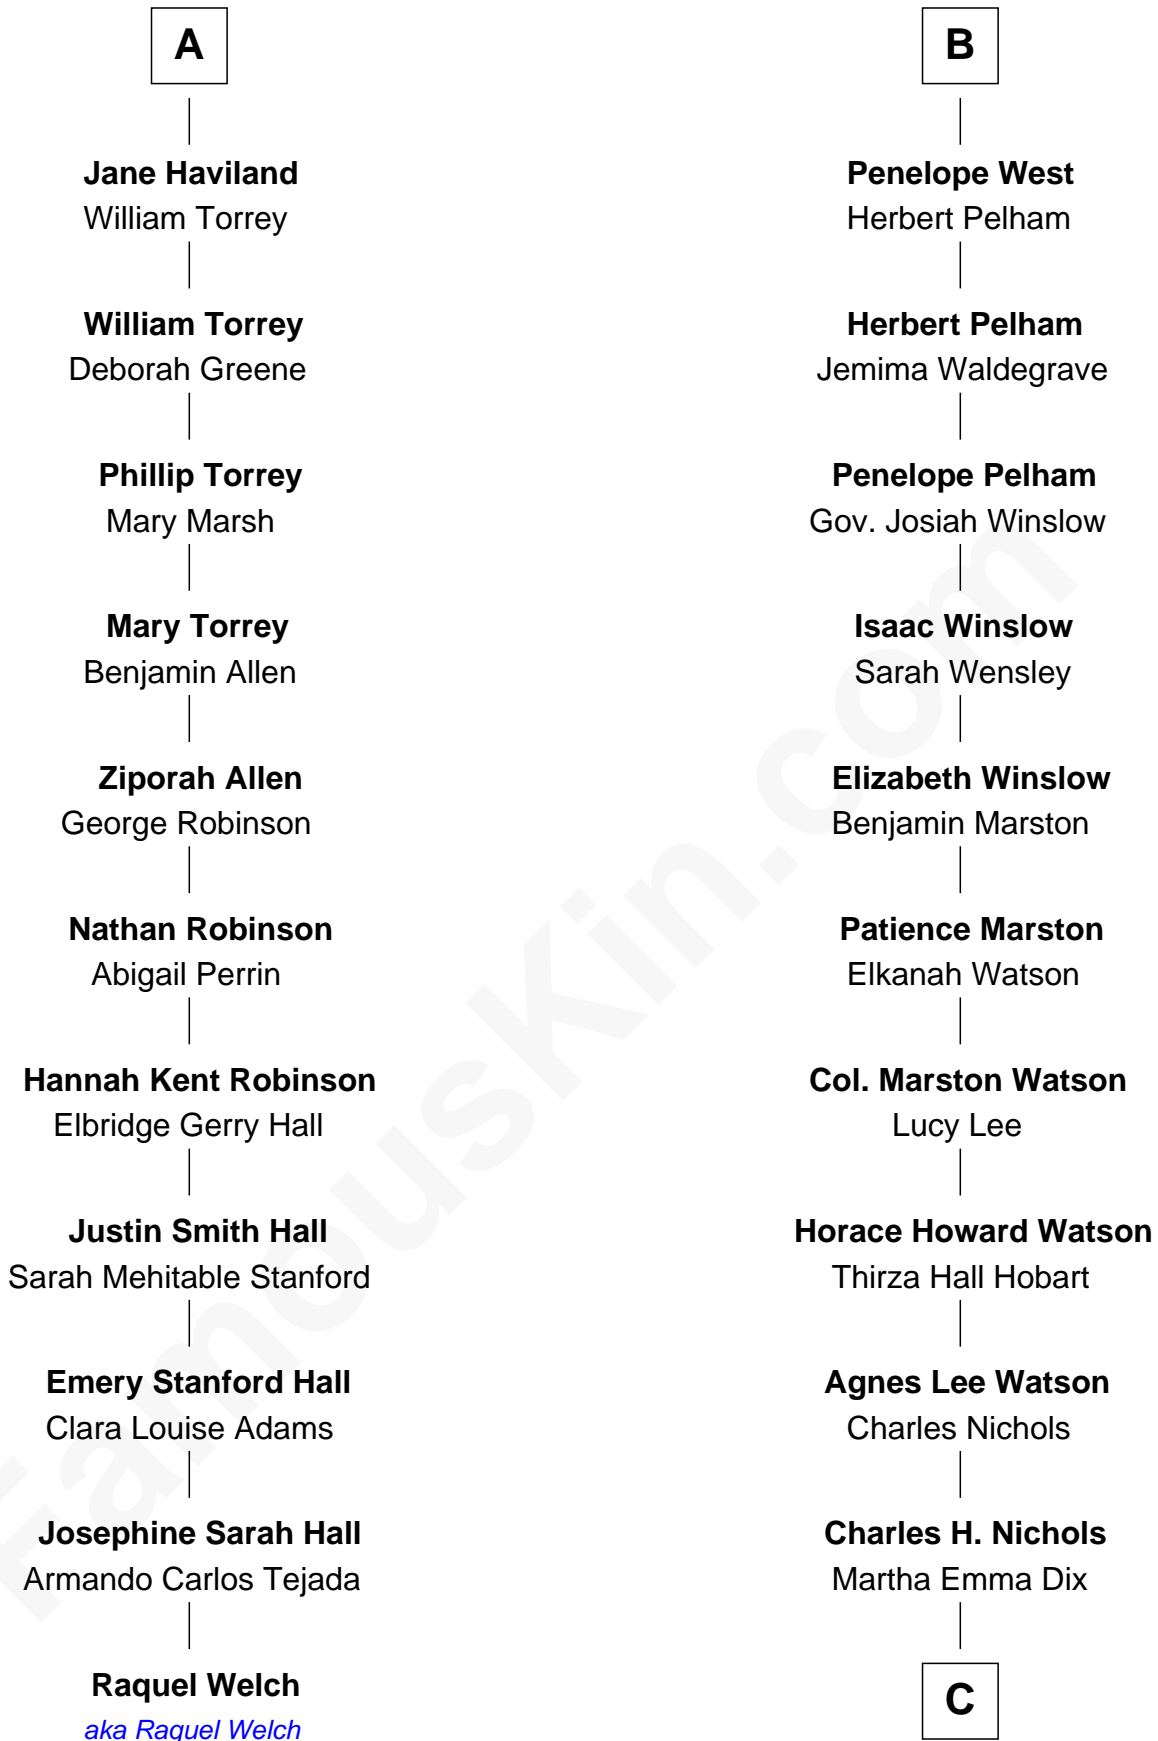

# FamousKin.com Relationship Chart of

**Raquel Welch**  
*Movie Actress*

17th cousin 3 times removed of

**John Cena**

*Movie Actor and WWE Pro Wrestler*

**C**

**Charles Nichols**  
Julia Ellen Skelton

**Natalie Nichols**  
Ulysses John Lupien

**Carol Frances Lupien**  
John Joseph Cena

**John Cena**

*Actor and Pro Wrestler*