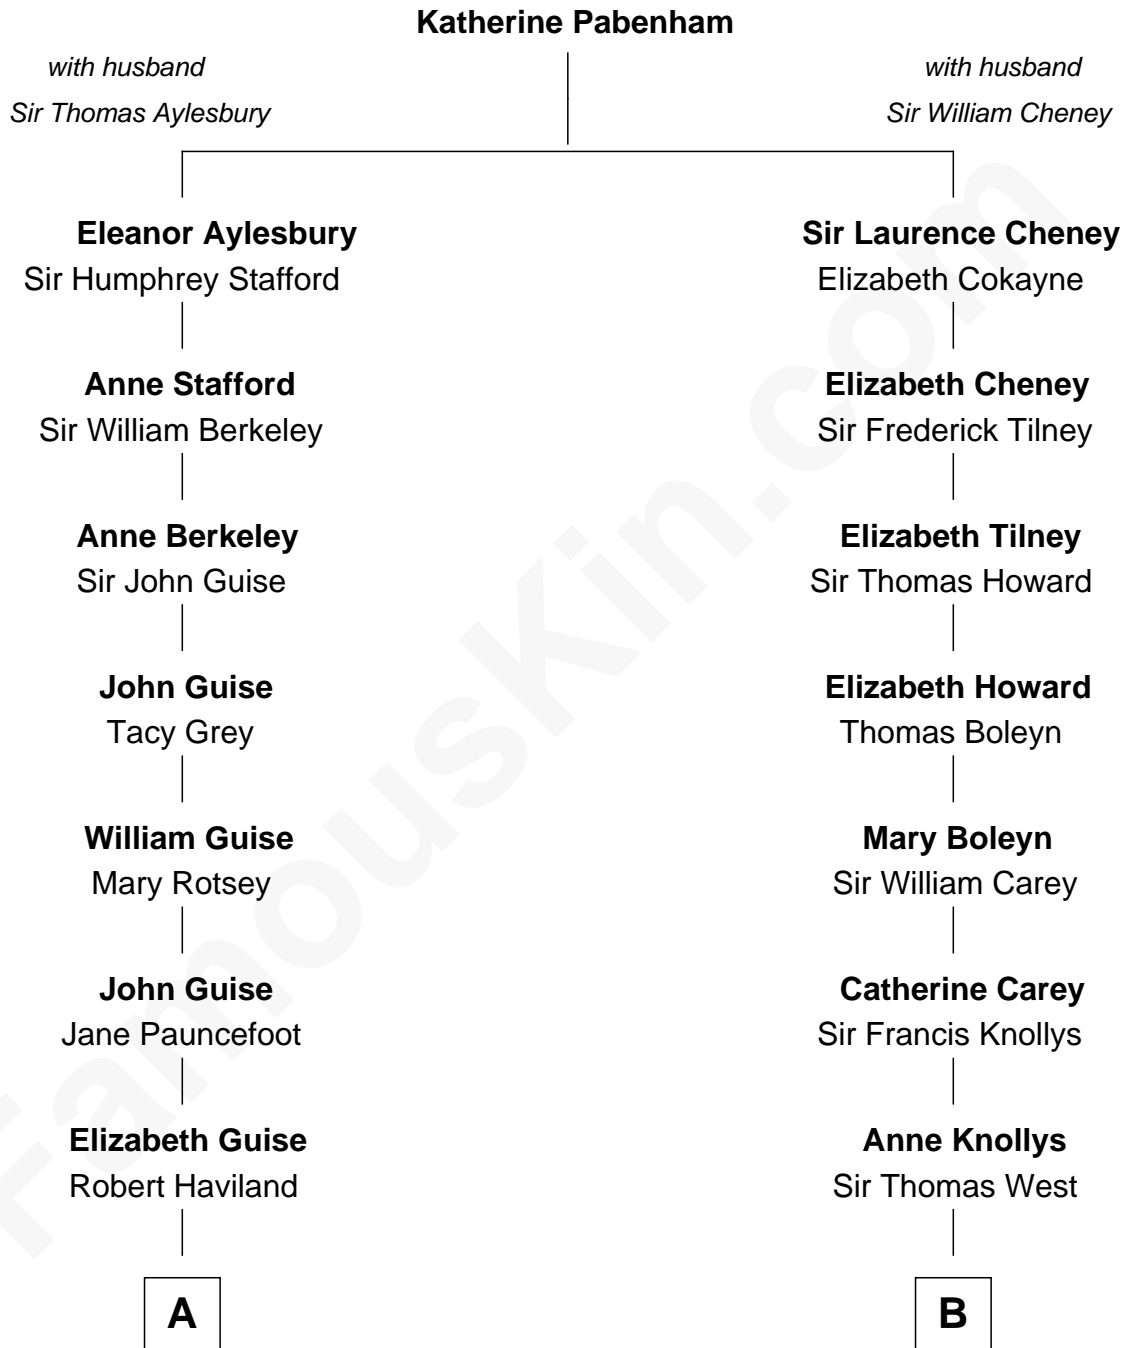

# FamousKin.com Relationship Chart of

**Raquel Welch**  
*Movie Actress*

17th cousin 3 times removed of

**John Cena**

*Movie Actor and WWE Pro Wrestler*

**C**

**Charles Nichols**  
Julia Ellen Skelton

**Natalie Nichols**  
Ulysses John Lupien

**Carol Frances Lupien**  
John Joseph Cena

**John Cena**

*Actor and Pro Wrestler*